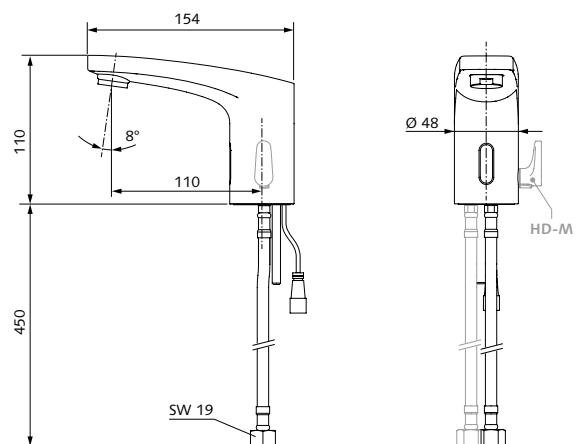

Technical data:

- Flow volume: max. 3 l/min at 3 bar, pressure-independent
- Flow pressure: 0.5–5.0 bar
- Operating temperature: max. 70 °C
- Thermal disinfection: max. 80 °C
- Finish: chrome
- Materials conform to German Drinking Water Regulation
- Energy-saving function: When the tap has not been triggered for over 30 minutes, the scan time is delayed by one second.
- Noise class 1

SCHELL wash basin tap MODUS Trend E

Item no. 02 168 06 99 (cold water, battery operation)

Item no. 02 169 06 99 (cold water, with mains adapter)

Item no. 02 170 06 99 (mixed water, battery operation)

Item no. 02 171 06 99 (mixed water, with mains adapter)