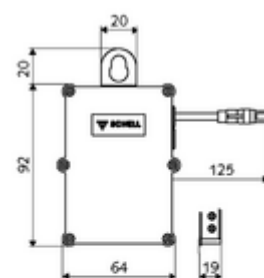

Article number: 00 503 00 99

SWS Wireless manager FM

For bridging longer wireless distances between the SWS wireless bus extender and the SWS Server via a mesh wireless network.

Scope of delivery

- SWS Wireless manager FM
- Software: Bus Extender wireless

Delivery data

- Weight: 0,10 kg/Piece
- Packing unit: 1

Necessary associated articles

SWS Server	Article no: 00 500 00 99
SWS Bus mains adapter	Article no: 00 505 00 99
SWS Bus extender wireless BE-F	Article no: 00 502 00 99 or
SWS Bus extender wireless BE-F VITUS	Article no: 00 507 00 99 or
Transformer plug, 9 VDC, 100 - 240 VAC, 50 - 60 Hz	Article no: 00 912 00 99 or
Concealed power supply unit 9 VDC, 100 - 240 VAC, 50 - 60 Hz	Article no: 01 315 00 99 or

Mounting instructions

- The SWS FM wireless manager must not be operated with batteries.