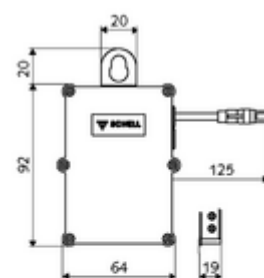

Article number: 00 503 00 99

SWS Wireless manager FM

For bridging longer wireless distances between the SWS wireless bus extender and the SWS Server via a mesh wireless network.

Scope of delivery

- SWS Wireless manager FM
- Software: Bus Extender wireless

Delivery data

- Weight: 0,10 kg/Piece
- Packing unit: 1

Necessary associated articles

SWS Server	Article no: 00 500 00 99
SWS Bus mains adapter	Article no: 00 505 00 99
SWS Bus extender wireless BE-F	Article no: 00 502 00 99 or
SWS Bus extender wireless BE-F VITUS	Article no: 00 507 00 99 or
Transformer plug, 9 VDC, 100 - 240 VAC, 50 - 60 Hz	Article no: 00 912 00 99 or
Concealed power supply unit 9 VDC, 100 - 240 VAC, 50 - 60 Hz	Article no: 01 315 00 99 or