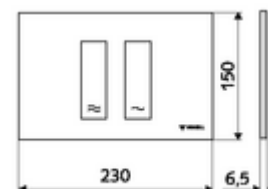

Article number: 03 121 15 99

Dual flush. Actuation from top or from front.

### Technical data

- Material: Plastic
- Surface: Front panel White
- Dimensions front plate: W 230 mm x h 150 mm x d 6.5 mm

### Delivery data

- Weight: 0,38 kg/Piece
- Packing unit: 1