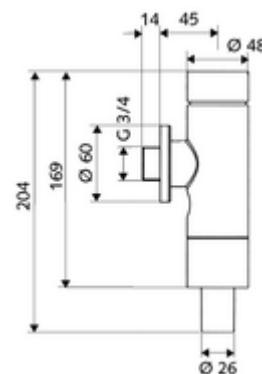

Article number: 02 249 06 99

Exposed WC flush valve SCHELLOMAT Silent Eco SV, DN 20

All-metal design with brass push button. Conform to DIN EN 12541. Dual flush.

Scope of delivery

- Exposed WC flush valve
 - Self-closing cartridge with automatic nozzle cleaning needle
- Push rosette \varnothing 60 mm
- Flush pipe connection with pipe interrupter

Technical data

- Dual flush: Economy flush volume 3 l, Main 4.5 - 9.0 l
- Material: Housing Brass, Parts in contact with water Brass, conform to German drinking water regulations, Plastic
- Surface: Chrome
- Flush pipe connection: \varnothing 26 mm
- Connection: DN 20 G 3/4 AG
- Certificates: PA-IX 9902/I, DIN-DVGW, Belgaqua
- Noise class: I, at 100% flow

Delivery data

- Weight: 1,10 kg/Piece
- Packing unit: 1

Recommended associated articles

WC flush pipe kit

Article no: 03 209 06 99

or