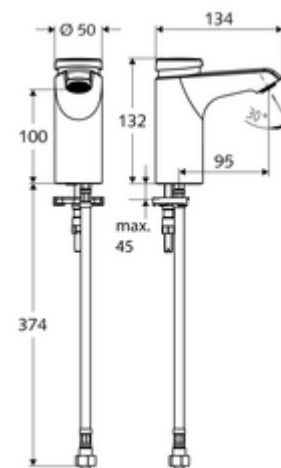

Article number: 02 158 06 99

Self-closing wash basin taps XERIS SC HD-K small - high-pressure cold water/pre- mixed water

Manual actuation with automatic closing. Easy flow time adjustment.

Scope of delivery

- Self-closing single-hole tap
  - Vandal-resistant all-metal housing
  - Aerator
  - Self-closing cartridge SC II
- Flexible Clean-Fix S connection hose, G 3/8 IG x 380 mm, with pre-filter
- Fastening material for wash basin installation

Technical data

- Running time: 2 - 15 s adjustable (7 s)
- S_Durchfluss: max. 5 l/min pressure independent
- Flow pressure: 1.0 - 5.0 bar
- Max. Resting pressure: 8 bar
- Max. operating temperature: 70 °C (80 °C for thermal disinfection)
- Connection: G 3/8 IG
- Material: Housing Brass, conform to German drinking water regulations
- Surface: Chrome
- Certificates: PA-IX 29071/IO
- Noise class: I
- Flow class: O

Delivery data

- Weight: 1,77 kg/Piece
- Packing unit: 1

Recommended associated articles

Angle valve with regulating function COMFORT with filter	Article no: 05 430 06 99
Wash basin outlet valve OPEN	Article no: 02 002 06 99 or
Wash basin outlet valve PUSH OPEN	Article no: 02 000 06 99 or

Hint

- Not suitable for instantaneous water heaters and small storage heaters.