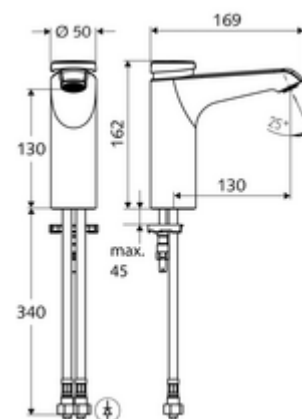

Article number: 02 157 06 99

Self-closing wash basin taps XERIS SC HD-M mid - high-pressure mixed water

Manual actuation with automatic closing. Easy flow time adjustment.

Scope of delivery

- Self-closing single-hole tap
 - Vandal-resistant all-metal housing
 - Aerator
 - Self-closing cartridge SC II with hot water restrictor
- 2 flexible Clean-Fix S connection hoses, G 3/8 IG x 380 mm, with integrated backflow preventer (EN 1717: EB-type) and pre-filter
- Fastening material for wash basin installation

Technical data

- Running time: 2 - 15 s adjustable (7 s)
- S_Durchfluss: max. 5 l/min pressure independent
- Flow pressure: 1.0 - 5.0 bar
- Max. Resting pressure: 8 bar
- Max. operating temperature: 70 °C (80 °C for thermal disinfection)
- Connection: 2x G 3/8 IG
- Material: Housing Brass, conform to German drinking water regulations
- Surface: Chrome
- Certificates: PA-IX 29071/IO, Belgaqua
- Noise class: I
- Flow class: O

Delivery data

- Weight: 2,05 kg/Piece
- Packing unit: 1

Recommended associated articles

Angle valve thermostat	Article no: 09 414 06 99
Pressure balance valve (PBV)	Article no: 06 558 12 99
Angle valve with regulating function COMFORT with filter	Article no: 05 430 06 99
Wash basin outlet valve OPEN	Article no: 02 002 06 99 or
Wash basin outlet valve PUSH OPEN	Article no: 02 000 06 99 or