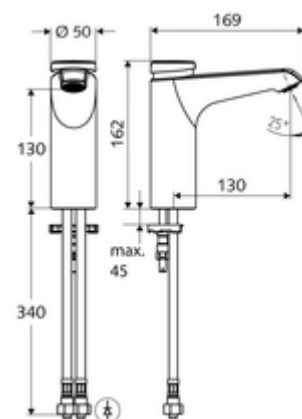

Delivery data

- Weight: 2,05 kg/Piece
- Packing unit: 1

Recommended associated articles

Angle valve thermostat	Article no: 09 414 06 99
Pressure balance valve (PBV)	Article no: 06 558 12 99
Angle valve with regulating function COMFORT with filter	Article no: 05 430 06 99
Wash basin outlet valve OPEN	Article no: 02 002 06 99 or
Wash basin outlet valve PUSH OPEN	Article no: 02 000 06 99 or

Hint

- Not suitable for instantaneous water heaters and small storage heaters.