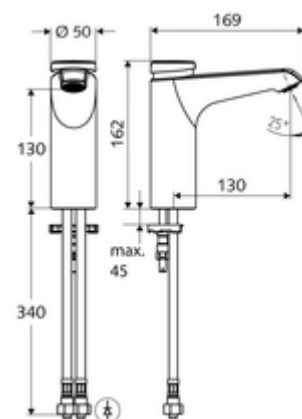

### Scope of delivery

- Self-closing single-hole tap
  - Vandal-resistant all-metal housing
  - Aerator
  - Self-closing cartridge SC II with hot water restrictor
- 2 flexible Clean-Fix S connection hoses, G 3/8 IG x 380 mm, with integrated backflow preventer (EN 1717: EB-type) and pre-filter
- Fastening material for wash basin installation

### Technical data

- Running time: 2 - 15 s adjustable (7 s )
- S\_Durchfluss: max. 5 l/min pressure independent
- Flow pressure: 1.0 - 5.0 bar
- Max. Resting pressure: 8 bar
- Max. operating temperature: 70 °C (80 °C for thermal disinfection)
- Connection: 2x G 3/8 IG
- Material: Housing Brass, conform to German drinking water regulations
- Surface: Chrome
- Certificates: PA-IX 29071/IO, Belgaqua
- Noise class: I
- Flow class: O

### Delivery data

- Weight: 2,05 kg/Piece
- Packing unit: 1