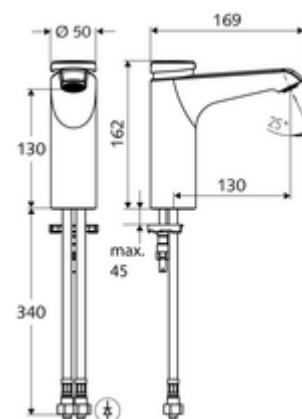

Article number: 02 157 06 99

Self-closing wash basin taps XERIS SC HD-M mid - high-pressure mixed water

Manual actuation with automatic closing. Easy flow time adjustment.

Scope of delivery

- Self-closing single-hole tap
 - Self-closing cartridge SC II with hot water restrictor
 - Flow regulator
- 2 flexible Clean-Fix S connection hoses, G 3/8 IG x 380 mm, with integrated backflow preventer (EN 1717: EB-type) and pre-filter
- Fastening material for wash basin installation

Technical data

- Running time: 2 - 15 s (7 s)
- Flow: max. 5 l/min pressure independent
- Flow pressure: 1.0 - 5.0 bar
- Max. Resting pressure: 8 bar
- Max. operating temperature: 70 °C (80 °C for thermal disinfection)
- Material: Housing Brass, conform to German drinking water regulations
- Surface: Chrome
- Connection: 2x G 3/8 IG
- Certificates: PA-IX 29071/IO, Belgaqua
- Noise class: I
- Flow class: O

Delivery data

- Weight: 2,05 kg/Piece
- Packing unit: 1

Recommended associated articles

Angle valve thermostat	Article no: 09 414 06 99
Pressure balance valve (PBV)	Article no: 06 558 12 99
Angle valve with regulating function COMFORT with filter	Article no: 05 430 06 99