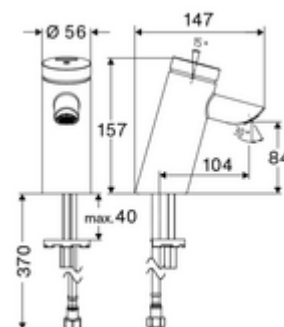

### Scope of delivery

- Self-closing single-hole tap
  - Vandal-resistant all-metal housing
  - Recessed aerator (theft-protected)
  - Self-closing cartridge SC II
- Flexible Clean-Fix S connection hose, G 3/8 IG x 410 mm, with integrated backflow preventer (EN 1717: EB-type) and pre-filter
- Fastening material for wash basin installation

### Technical data

- Running time: 2 - 15 s adjustable (7 s )
- S\_Durchfluss: max. 5 l/min pressure independent
- Flow pressure: 1.0 - 5.0 bar
- Max. Resting pressure: 8 bar
- Max. operating temperature: 70 °C (80 °C for thermal disinfection)
- Connection: G 3/8 IG
- Material: Housing Brass, conform to German drinking water regulations
- Surface: Chrome
- Certificates: P-IX 19436/IO, DIN-DVGW, WRAS
- Noise class: I
- Flow class: O

### Delivery data

- Weight: 1,64 kg/Piece
- Packing unit: 1