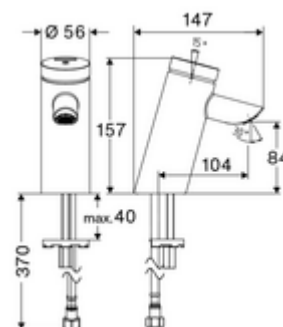

### Scope of delivery

- Self-closing single-hole tap
  - Vandal-resistant all-metal housing
  - Recessed aerator (theft-protected)
  - Self-closing cartridge SC II
- Flexible Clean-Fix S connection hose, G 3/8 IG x 410 mm, with integrated backflow preventer (EN 1717: EB-type) and pre-filter
- Fastening material for wash basin installation

### Technical data

- Running time: 2 - 15 s adjustable (7 s )
- S\_Durchfluss: max. 5 l/min pressure independent
- Flow pressure: 1.0 - 5.0 bar
- Max. Resting pressure: 8 bar
- Max. operating temperature: 70 °C (80 °C for thermal disinfection)
- Connection: G 3/8 IG
- Material: Housing Brass, conform to German drinking water regulations
- Surface: Chrome
- Certificates: P-IX 19436/IO, DIN-DVGW, WRAS
- Noise class: I
- Flow class: O

### Delivery data

- Weight: 1,64 kg/Piece
- Packing unit: 1