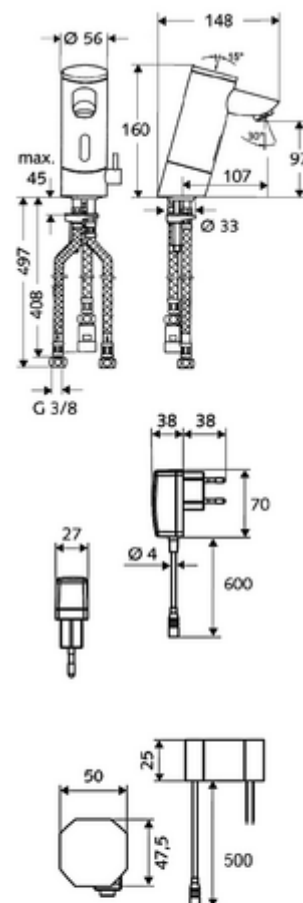

Technical data

- Setting options via SWS SSC
  - Sensor range (short/medium/long)
  - Programming via short range reflex (off/on)
  - Max. flow time (1-360 s)
  - Follow-up time (0.6-60 s)
  - Stagnation flush (off/5-600 s, every 1-240 h after last flush/every 1-240 h)
  - Continuous flush for thermal disinfection, with anti-scalding protection (off/15-600 s)
  - Duration of flow (off/15-600 s)
  - Energy saving mode (off/1-254 h after last flush)
  - Cleaning stop (off/60-360 s)
- Setting options via short range reflex
  - Sensor range (short/medium/long)
  - Stagnation flush (off/30 s, every 24 h after last flush/every 24 h)
  - Continuous flush for thermal disinfection, with anti-scalding protection (off/300 s/120 s)
  - Cleaning stop (off/60 s)
- S_Durchfluss: max. 5 l/min pressure independent
- Flow pressure: 1.0 - 5.0 bar
- Max. Resting pressure: 8 bar
- Max. operating temperature: 70 °C (80 °C for thermal disinfection)
- Connection: 3x G 3/8 IG
- Material: Housing Brass, conform to German drinking water regulations
- Surface: Chrome