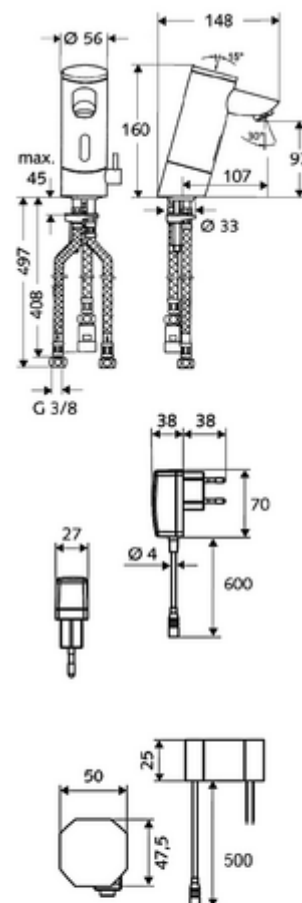

Scope of delivery

- Infrared sensor single-hole tap
 - Vandal-resistant all-metal housing
 - 6 V solenoid valve with pre-filter
 - Aerator
 - Temperature controller
 - Infrared sensor electronics, programmable
 - Connection cable, 250 mm, with 3-pin plug connector, protection class IP65
- Transformer plug 9 VDC, 100-240 VAC, 50-60 Hz
- 3 flexible Clean-Fix S connection hoses, G 3/8 IG x 380/500 mm
- Fastening material for wash basin installation

Delivery data

- Weight: 2,42 kg/Piece
- Packing unit: 1

Recommended associated articles

SSC Bluetooth® module

Article no: 00 916 00 99

Extension cable

Article no: 51 010 00 99

Angle valve with regulating function COMFORT with filter

Article no: 05 430 06 99