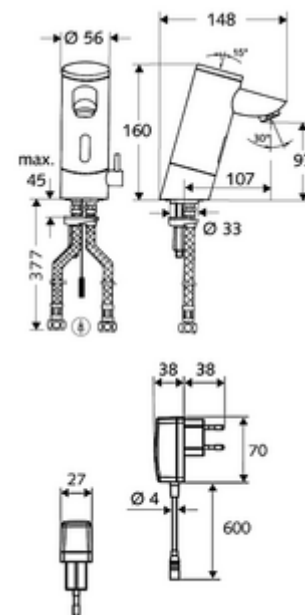

Article number: 01 214 06 99

Electronic wash basin tap PURIS E HD-M - high-pressure mixed water

Infrared sensor-controlled. Mains operation (transformer plug). Suitable for networking with the SCHELL SWS water management system. Configurable via SCHELL Single Control SSC.

Scope of delivery

- Infrared sensor single-hole tap
 - Temperature controller
 - Infrared sensor electronics, programmable
 - 6 V solenoid valve with pre-filter
 - Flow regulator
- Transformer plug 9 VDC, 100-240 VAC, 50-60 Hz
- 2 flexible Clean-Fix S connection hoses, G 3/8 IG x 380 mm, with integrated backflow preventer (EN 1717: EB-type) and pre-filter
- Fastening material for wash basin installation