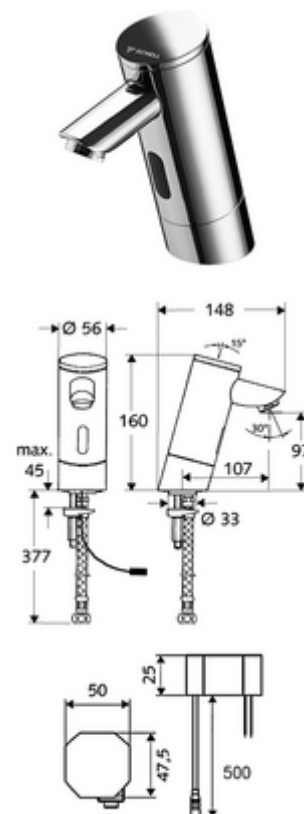

## Electronic wash basin tap PURIS E HD-K - high-pressure cold water/pre-mixed water

Infrared sensor-controlled. Mains operation (concealed transformer). Suitable for networking with the SCHELL SWS water management system. Configurable via SCHELL Single Control SSC.

### Scope of delivery

- Infrared sensor single-hole tap
  - Vandal-resistant all-metal housing
  - 6 V solenoid valve with pre-filter
  - Aerator
  - Infrared sensor electronics, programmable
- Concealed transformer 9 VDC, 100-240 VAC, 50-60 Hz
- Flexible Clean-Fix S connection hose, G 3/8 IG x 380 mm, with pre-filter
- Fastening material for wash basin installation