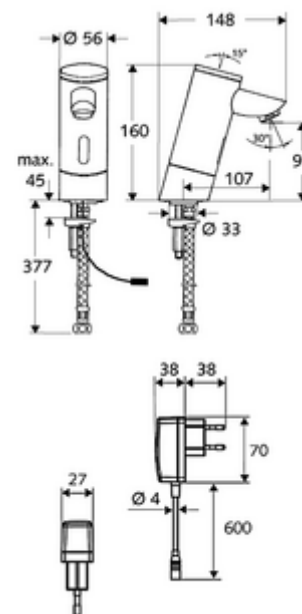

Article number: 01 212 06 99

Electronic wash basin tap PURIS E HD-K - high-pressure cold water/pre-mixed water

Infrared sensor-controlled. Mains operation (transformer plug). Suitable for networking with the SCHELL SWS water management system. Configurable via SCHELL Single Control SSC.

Scope of delivery

- Infrared sensor single-hole tap
 - Vandal-resistant all-metal housing
 - 6 V solenoid valve with pre-filter
 - Aerator
 - Infrared sensor electronics, programmable
- Transformer plug 9 VDC, 100-240 VAC, 50-60 Hz
- Flexible Clean-Fix S connection hose, G 3/8 IG x 380 mm, with pre-filter
- Fastening material for wash basin installation

Delivery data

- Weight: 2,58 kg/Piece
- Packing unit: 1

Recommended associated articles

SSC Bluetooth® module	Article no: 00 916 00 99
Angle valve with regulating function COMFORT with filter	Article no: 05 430 06 99
Extension cable	Article no: 51 010 00 99