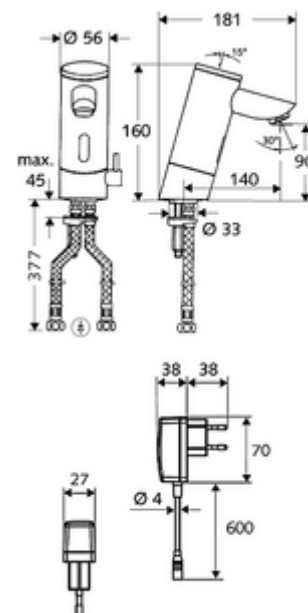

Scope of delivery

- Infrared sensor single-hole tap
 - Vandal-resistant all-metal housing
 - 6 V solenoid valve with pre-filter
 - Aerator
 - Temperature controller
 - Infrared sensor electronics, programmable
- Transformer plug 9 VDC, 100-240 VAC, 50-60 Hz
- 2 flexible Clean-Fix S connection hoses, G 3/8 IG x 380 mm, with integrated backflow preventer (EN 1717: EB-type) and pre-filter
- Fastening material for wash basin installation

Delivery data

- Weight: 2,66 kg/Piece
- Packing unit: 1

Recommended associated articles

SSC Bluetooth® module	Article no: 00 916 00 99
Pressure balance valve (PBV)	Article no: 06 558 12 99
Angle valve with regulating function COMFORT with filter	Article no: 05 430 06 99
Extension cable	Article no: 51 010 00 99