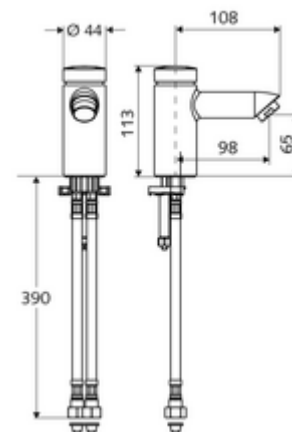

Article number: 02 151 06 99

Self-closing wash basin mixer PETIT SC HD-M - high-pressure mixed water

Manual actuation with automatic closing. Easy flow time adjustment.

Scope of delivery

- Self-closing single-hole tap
 - Aerator
 - Self-closing cartridge SC II with hot water restrictor
- 2 flexible Clean-Fix S connection hoses, G 3/8 IG x 380 mm, with integrated backflow preventer (EN 1717: EB-type) and pre-filter
- Fastening material for wash basin installation

Technical data

- Running time: 2 - 15 s adjustable (7 s)
- S_Durchfluss: max. 5 l/min pressure independent
- Flow pressure: 1.0 - 5.0 bar
- Max. Resting pressure: 8 bar
- Max. operating temperature: 70 °C (80 °C for thermal disinfection)
- Connection: 2x G 3/8 IG
- Material: Housing Brass, conform to German drinking water regulations
- Surface: Chrome
- Certificates: P-IX 19958/IO, DIN-DVGW, Belgaqua, WRAS
- Noise class: I
- Flow class: O

Delivery data

- Weight: 1,12 kg/Piece
- Packing unit: 1

Necessary associated articles

Tap hole rosette PETIT SC

Article no: 76 078 06 99

Recommended associated articles

Angle valve thermostat

Article no: 09 414 06 99

Angle valve with regulating function COMFORT with filter

Article no: 05 430 06 99

Aerator max. 5.7 l/min pressure-independent, theft-proof

Article no: 02 121 06 99

Wash basin outlet valve OPEN

Article no: 02 002 06 99 or