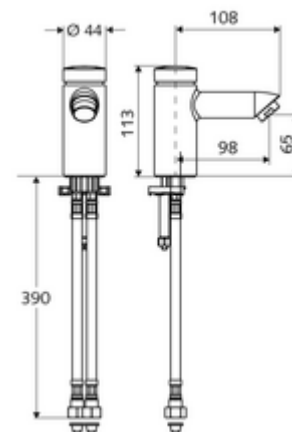

Article number: 02 151 06 99

Self-closing wash basin mixer PETIT SC HD-M - high-pressure mixed water

Manual actuation with automatic closing. Easy flow time adjustment.

Scope of delivery

- Self-closing single-hole tap
 - Aerator
 - Self-closing cartridge SC II with hot water restrictor
- 2 flexible Clean-Fix S connection hoses, G 3/8 IG x 380 mm, with integrated backflow preventer (EN 1717: EB-type) and pre-filter
- Fastening material for wash basin installation

Technical data

- Running time: 2 - 15 s adjustable (7 s)
- Flow: max. 5 l/min pressure independent
- Flow pressure: 1.0 - 5.0 bar
- Max. Resting pressure: 8 bar
- Max. operating temperature: 70 °C (80 °C for thermal disinfection)
- Connection: 2x G 3/8 IG
- Material: Housing Brass, conform to German drinking water regulations
- Surface: Chrome
- Certificates: P-IX 19958/IO, DIN-DVGW, Belgaqua, WRAS
- Noise class: I
- Flow class: O

Delivery data

- Weight: 1,12 kg/Piece
- Packing unit: 1

Necessary associated articles

Tap hole rosette PETIT SC Article no: 76 078 06 99

Recommended associated articles

Angle valve thermostat	Article no: 09 414 06 99
Angle valve with regulating function COMFORT with filter	Article no: 05 430 06 99
Aerator max. 5.7 l/min pressure-independent, theft-proof	Article no: 02 121 06 99
Wash basin outlet valve OPEN	Article no: 02 002 06 99 or
Wash basin outlet valve PUSH OPEN	Article no: 02 000 06 99 or