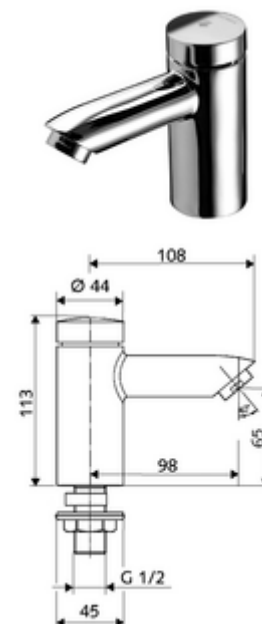

## Self-closing wash basin mixer PETIT SC HD-K - high-pressure cold water/pre-mixed water

Manual actuation with automatic closing. Easy flow time adjustment.

### Scope of delivery

- Self-closing single-hole tap
  - Aerator
  - Self-closing cartridge SC II
- Fastening material for wash basin installation

### Necessary associated articles

Tap hole rosette PETIT SC

Article no: 76 063 06 99