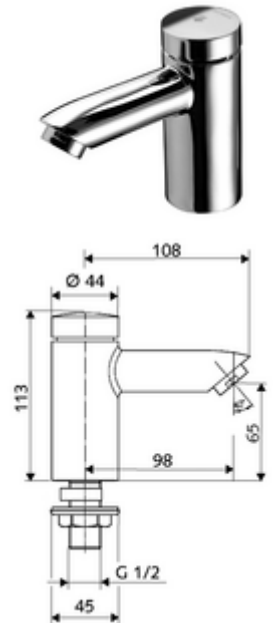

Article number: 02 122 06 99

Self-closing wash basin mixer PETIT SC HD-K - high-pressure cold water/pre-mixed water

Manual actuation with automatic closing. Easy flow time adjustment.

Scope of delivery

- Self-closing single-hole tap
 - Aerator
 - Self-closing cartridge SC II
- Fastening material for wash basin installation

Technical data

- Running time: 2 - 15 s adjustable (7 s)
- S_Durchfluss: max. 5 l/min pressure independent
- Flow pressure: 1.0 - 5.0 bar
- Max. Resting pressure: 8 bar
- Max. operating temperature: 70 °C (80 °C for thermal disinfection)
- Connection: DN 15 G 1/2 AG
- Material: Housing Brass, conform to German drinking water regulations
- Surface: Chrome
- Certificates: P-IX 19958/IO, DIN-DVGW, WRAS
- Noise class: I
- Flow class: O

Delivery data

- Weight: 1,00 kg/Piece
- Packing unit: 10

Necessary associated articles

Tap hole rosette PETIT SC

Article no: 76 063 06 99

Recommended associated articles

Aerator max. 5.7 l/min pressure-independent, theft-proof	Article no: 02 121 06 99
Flexible Clean-Flex S hose	Article no: 10 318 06 99 or
Flexible Clean-Flex S hose	Article no: 10 319 06 99 or
Angle valve with regulating function COMFORT with filter	Article no: 05 430 06 99 or
Angle valve with regulating function COMFORT with filter	Article no: 05 428 06 99 or
Wash basin outlet valve OPEN	Article no: 02 002 06 99 or
Wash basin outlet valve PUSH OPEN	Article no: 02 000 06 99 or