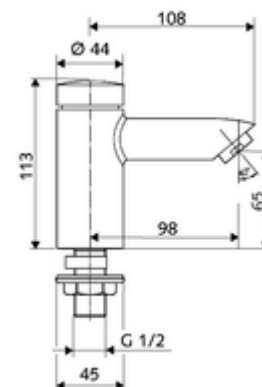

Article number: 02 122 06 99

Self-closing wash basin tap PETIT SC HD-K - high-pressure cold water/pre-mixed water

Manual actuation with automatic closing. Easy flow time adjustment.

Scope of delivery

- Self-closing single-hole tap
 - Self-closing cartridge SC II
 - Flow regulator
- Fastening material for wash basin installation

Technical data

- Running time: 2 - 15 s (7 s)
- Flow: max. 5 l/min pressure independent
- Flow pressure: 1.0 - 5.0 bar
- Max. Resting pressure: 8 bar
- Max. operating temperature: 70 °C (80 °C for thermal disinfection)
- Material: Housing Brass, conform to German drinking water regulations
- Surface: Chrome
- Connection: DN 15 G 1/2 AG
- Certificates: P-IX 19958/IO, DIN-DVGW, WRAS
- Noise class: I
- Flow class: O

Delivery data

- Weight: 1,00 kg/Piece
- Packing unit: 10

Necessary associated articles

Tap hole rosette PETIT Article no: 76 063 06 99

Recommended associated articles

Flow regulator max. 5.7 l/min pressure-independent, theft-proof	Article no: 02 121 06 99
Flexible Clean-Flex S hose	Article no: 10 318 06 99 or
Flexible Clean-Flex S hose	Article no: 10 319 06 99 or
Angle valve with regulating function COMFORT with filter	Article no: 05 430 06 99 or
Angle valve with regulating function COMFORT with filter	Article no: 05 428 06 99 or
Wash basin outlet valve OPEN	Article no: 02 002 06 99 or
Wash basin outlet valve PUSH OPEN	Article no: 02 000 06 99 or