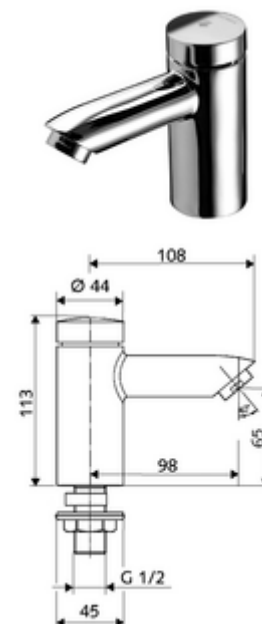

Article number: 02 122 06 99

Self-closing wash basin mixer PETIT SC HD-K - high-pressure cold water/pre-mixed water

Manual actuation with automatic closing. Easy flow time adjustment.

Scope of delivery

- Self-closing single-hole tap
 - Aerator
 - Self-closing cartridge SC II
- Fastening material for wash basin installation

Technical data

- Running time: 2 - 15 s adjustable (7 s)
- S_Durchfluss: max. 5 l/min pressure independent
- Flow pressure: 1.0 - 5.0 bar
- Max. Resting pressure: 8 bar
- Max. operating temperature: 70 °C (80 °C for thermal disinfection)
- Connection: DN 15 G 1/2 AG
- Material: Housing Brass, conform to German drinking water regulations
- Surface: Chrome
- Certificates: P-IX 19958/IO, DIN-DVGW, WRAS
- Noise class: I
- Flow class: O

Delivery data

- Weight: 1,00 kg/Piece
- Packing unit: 10

Necessary associated articles

Tap hole rosette PETIT SC

Article no: 76 063 06 99

Recommended associated articles

Aerator max. 5.7 l/min pressure-independent, theft-proof	Article no: 02 121 06 99
Flexible Clean-Flex S hose	Article no: 10 318 06 99 or
Flexible Clean-Flex S hose	Article no: 10 319 06 99 or
Angle valve with regulating function COMFORT with filter	Article no: 05 430 06 99 or
Angle valve with regulating function COMFORT with filter	Article no: 05 428 06 99 or
Wash basin outlet valve OPEN	Article no: 02 002 06 99 or
Wash basin outlet valve PUSH OPEN	Article no: 02 000 06 99 or