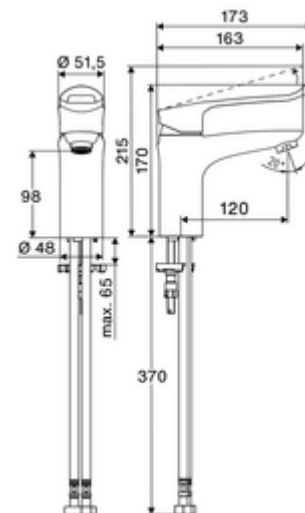

### Scope of delivery

- Single-lever single-hole tap
  - Vandal-resistant all-metal housing
  - Ceramic cartridge with temperature lock 38° C, scald protection in case of cold water supply failure
  - Low aerosol aerator (laminar jet)
  - Single-lever mixer
- 2 flexible Clean-Fix S connection hoses, G 3/8 IG x 440 mm, with integrated backflow preventer (EN 1717: EB-type) and pre-filter
- Fastening material for wash basin installation

### Technical data

- S\_Durchfluss: max. 5 l/min pressure independent
- Flow pressure: 1.0 - 5.0 bar
- Max. Resting pressure: 8 bar
- Max. operating temperature: 70 °C
- Max. outlet temperature: 38 °C
- Connection: 2x G 3/8 IG
- Material: Actuation Die-cast zinc, Housing Brass, conform to German drinking water regulations
- Surface: Chrome

### Delivery data

- Weight: 1,81 kg/Piece
- Packing unit: 1

### Recommended associated articles

Flow regulator set LEED 1.3 l	Article no: 28 931 06 99 or
Aerator set 3.0 l/min pressure-independent	Article no: 28 932 06 99 or
Aerator max. 5.7 l/min pressure-independent, theft-proof	Article no: 02 121 06 99 or
Pressure limiter set	Article no: 28 525 06 99
Wash basin outlet valve OPEN	Article no: 02 002 06 99 or
Wash basin outlet valve PUSH OPEN	Article no: 02 000 06 99 or