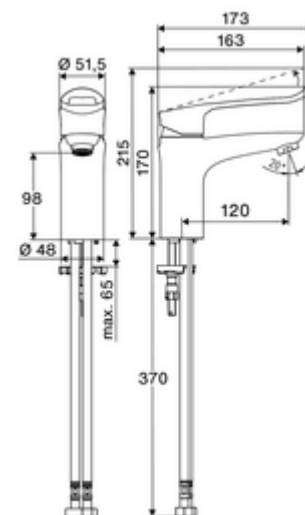

### Scope of delivery

- Single-lever single-hole tap
  - Vandal-resistant all-metal housing
  - Ceramic cartridge with temperature lock 38° C, scald protection in case of cold water supply failure
  - Low aerosol aerator (laminar jet)
  - Single-lever mixer
- 2 flexible Clean-Fix S connection hoses, G 3/8 IG x 440 mm, with integrated backflow preventer (EN 1717: EB-type) and pre-filter
- Fastening material for wash basin installation

### Technical data

- S\_Durchfluss: max. 5 l/min pressure independent
- Flow pressure: 1.0 - 5.0 bar
- Max. Resting pressure: 8 bar
- Max. operating temperature: 70 °C
- Max. outlet temperature: 38 °C
- Connection: 2x G 3/8 IG
- Material: Actuation Die-cast zinc, Housing Brass, conform to German drinking water regulations
- Surface: Chrome

### Delivery data

- Weight: 1,81 kg/Piece
- Packing unit: 1

### Recommended associated articles

Flow regulator set LEED 1.3 l	Article no: 28 931 06 99 or
Aerator set 3.0 l/min pressure-independent	Article no: 28 932 06 99 or
Aerator max. 5.7 l/min pressure-independent, theft-proof	Article no: 02 121 06 99 or
Pressure limiter set	Article no: 28 525 06 99
Wash basin outlet valve OPEN	Article no: 02 002 06 99 or
Wash basin outlet valve PUSH OPEN	Article no: 02 000 06 99 or