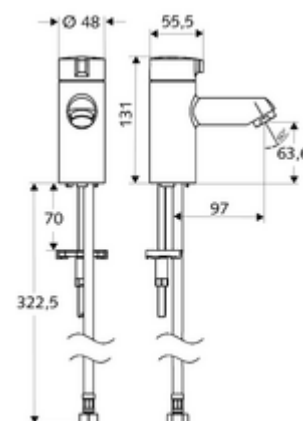

Article number: 02 142 06 99

Standard valve cold water MODUS K HD-K - high-pressure cold water/pre-mixed water

Compact open/closed tap for hand wash basin.

Scope of delivery

- Pillar valve
 - Vandal-resistant all-metal housing
 - Ceramic head part
- Flexible Clean-Fix S connection hose, G 3/8 IG x 380 mm
- Fastening material for wash basin installation

Technical data

- S_Durchfluss: max. 5 l/min pressure independent
- Flow pressure: 1.0 - 5.0 bar
- Max. Resting pressure: 8 bar
- Max. operating temperature: 70 °C (80 °C for thermal disinfection)
- Connection: G 3/8 IG
- Material: Actuation Die-cast zinc, Housing Brass, conform to German drinking water regulations
- Surface: Chrome

Delivery data

- Weight: 1,23 kg/Piece
- Packing unit: 1

Recommended associated articles

Aerator max. 5.7 l/min pressure-independent, theft-proof	Article no: 02 121 06 99	
Angle valve with regulating function COMFORT with filter	Article no: 05 428 06 99	or
Angle valve with regulating function COMFORT with filter	Article no: 05 429 06 99	or
Wash basin outlet valve OPEN	Article no: 02 002 06 99	or
Wash basin outlet valve PUSH OPEN	Article no: 02 000 06 99	or