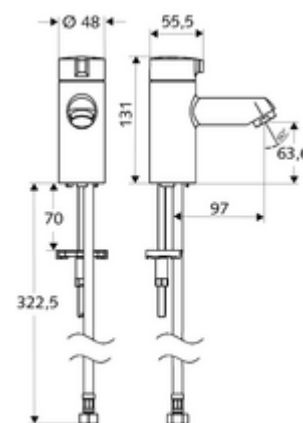

Article number: 02 142 06 99

Standard valve cold water MODUS K HD-K - high-pressure cold water/pre-mixed water

Compact open/closed tap for hand wash basin.

Scope of delivery

- Pillar valve
 - Vandal-resistant all-metal housing
 - Ceramic head part
- Flexible Clean-Fix S connection hose, G 3/8 IG x 380 mm
- Fastening material for wash basin installation

Technical data

- S_Durchfluss: max. 5 l/min pressure independent
- Flow pressure: 1.0 - 5.0 bar
- Max. Resting pressure: 8 bar
- Max. operating temperature: 70 °C (80 °C for thermal disinfection)
- Connection: G 3/8 IG
- Material: Actuation Die-cast zinc, Housing Brass, conform to German drinking water regulations
- Surface: Chrome

Delivery data

- Weight: 1,23 kg/Piece
- Packing unit: 1

Recommended associated articles

Aerator max. 5.7 l/min pressure-independent, theft-proof	Article no: 02 121 06 99	
Angle valve with regulating function COMFORT with filter	Article no: 05 428 06 99	or
Angle valve with regulating function COMFORT with filter	Article no: 05 429 06 99	or
Wash basin outlet valve OPEN	Article no: 02 002 06 99	or
Wash basin outlet valve PUSH OPEN	Article no: 02 000 06 99	or