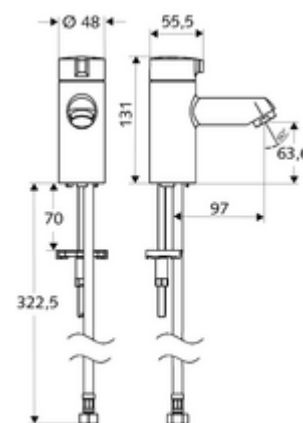

### Scope of delivery

- Pillar valve
  - Vandal-resistant all-metal housing
  - Ceramic head part
- Flexible Clean-Fix S connection hose, G 3/8 IG x 380 mm
- Fastening material for wash basin installation

### Technical data

- Flow: max. 5 l/min pressure independent
- Flow pressure: 1.0 - 5.0 bar
- Max. Resting pressure: 8 bar
- Max. operating temperature: 70 °C (80 °C for thermal disinfection)
- Connection: G 3/8 IG
- Material: Actuation Die-cast zinc, Housing Brass, conform to German drinking water regulations
- Surface: Chrome

### Delivery data

- Weight: 1,23 kg/Piece
- Packing unit: 1

### Recommended associated articles

|  |                          |    |
|--|--------------------------|----|
| Aerator max. 5.7 l/min pressure-independent, theft-proof | Article no: 02 121 06 99 |    |
| Angle valve with regulating function COMFORT with filter | Article no: 05 428 06 99 | or |
| Angle valve with regulating function COMFORT with filter | Article no: 05 429 06 99 | or |
| Wash basin outlet valve OPEN                             | Article no: 02 002 06 99 | or |
| Wash basin outlet valve PUSH OPEN                        | Article no: 02 000 06 99 | or |