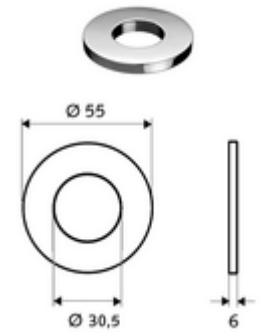

## Tap hole rosette PETIT SC

For wash basins with tap hole that is too large.

### Scope of delivery

- O-ring seal
- Rosette  $\varnothing$  55 mm