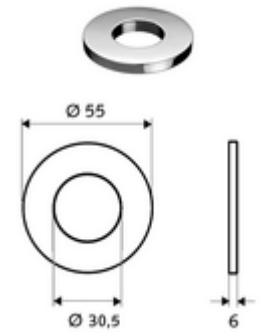

Article number: 76 078 06 99

Tap hole rosette PETIT SC

For wash basins with tap hole that is too large.

Scope of delivery

- O-ring seal
- Rosette \varnothing 55 mm

Delivery data

- Weight: 0,06 kg/Piece
- Packing unit: 1

In connection with

Self-closing wash basin mixer PETIT SC

Article no: 02 151 06 99

Hint

- For PETIT SC HD-M only.