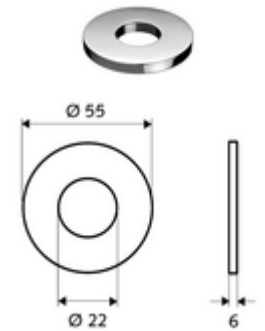

Article number: 76 063 06 99

Tap hole rosette PETIT SC

For wash basins with tap hole that is too large.

Scope of delivery

- O-ring seal
- Rosette \varnothing 55 mm

Delivery data

- Weight: 0,08 kg/Piece
- Packing unit: 1

In connection with

Self-closing wash basin mixer PETIT SC
Self-closing wash basin mixer PETIT SC

Article no: 02 122 06 99 or
Article no: 02 130 06 99 or

Hint

- For PETIT SC HD-K only.