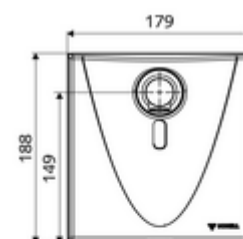

Article number: 01 952 06 99

Exposed wash basin tap WALIS E

Cold water/pre-mixed water

Infrared sensor-controlled. Battery operation. Suitable for networking with the SCHELL SWS water management system. Configurable via SCHELL Single Control SSC. Connection from rear or, with optional mounting frame, from top, bottom or sides.

Scope of delivery

- Front panel with infrared sensor window
- Waterpath with 6 V solenoid valve
- Installation frame with infrared sensor electronics, programmable
- 6 V battery compartment, protection class IP65
- 4x AA alkaline battery 1.5 V
- Wall outlet with flow regulator (theft-safe)
- Fastening material

Technical data

- Setting options via SWS SSC
  - Sensor range (short/medium/long)
  - Programming via short range reflex (off/on)
  - Max. flow time (1-360 s)
  - Follow-up time (0.6-60 s)
  - Stagnation flush (off/5-600 s, every 1-240 h after last flush/every 1-240 h)
  - Continuous flush for thermal disinfection, with anti-scalding protection (off/15-600 s)
  - Duration of flow (off/15-600 s)
  - Energy saving mode (off/1-254 h after last flush)
  - Cleaning stop (off/60-360 s)
- Setting options via short range reflex
  - Sensor range (short/medium/long)
  - Stagnation flush (off/30 s, every 24 h after last flush/every 24 h)
  - Continuous flush for thermal disinfection, with anti-scalding protection (off/300 s/120 s)
  - Cleaning stop (off/60 s)
- S_Durchfluss: max. 5 l/min pressure independent
- Flow pressure: 1.0 - 5.0 bar
- Max. operating temperature: 70 °C (80 °C for thermal disinfection)
- Connection: DN 15 G 1/2 AG
- Material: Outlet Brass, conform to German drinking water regulations, Front panel Plastic, Waterpath Brass, conform to German drinking water regulations
- Surface: Chrome
- Projection to centre of aerator: 250 mm

Delivery data

- Weight: 2,04 kg/Piece
- Packing unit: 1

Recommended associated articles

SWS Temperature sensor WALIS E

Article no: 00 555 00 99

Wash basin outlet valve OPEN

Article no: 02 002 06 99

or