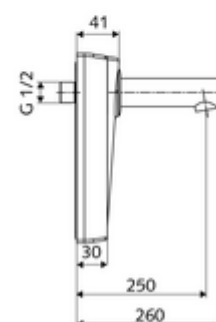

Article number: 01 952 06 99

Exposed wash basin tap WALIS E

Cold water/pre-mixed water

Infrared sensor-controlled. Battery operation. Suitable for networking with the SCHELL SWS water management system. Configurable via SCHELL Single Control SSC. Connection from rear or, with optional mounting frame, from top, bottom or sides.

Scope of delivery

- Front panel with infrared sensor window
- Waterpath with 6 V solenoid valve
- Installation frame with infrared sensor electronics, programmable
- 6 V battery compartment, protection class IP65
- 4x AA alkaline battery 1.5 V
- Wall outlet with flow regulator (theft-safe)
- Fastening material

Technical data

- Setting options via SWS SSC
  - Sensor range (short/medium/long)
  - Programming via short range reflex (off/on)
  - Max. flow time (1-360 s)
  - Follow-up time (0.6-60 s)
  - Stagnation flush (off/5-600 s, every 1-240 h after last flush/every 1-240 h)
  - Continuous flush for thermal disinfection, with anti-scalding protection (off/15-600 s)
  - Duration of flow (off/15-600 s)
  - Energy saving mode (off/1-254 h after last flush)
  - Cleaning stop (off/60-360 s)
- Setting options via short range reflex
  - Sensor range (short/medium/long)
  - Stagnation flush (off/30 s, every 24 h after last flush/every 24 h)
  - Continuous flush for thermal disinfection, with anti-scalding protection (off/300 s/120 s)
  - Cleaning stop (off/60 s)
- S_Durchfluss: max. 5 l/min pressure independent
- Flow pressure: 1.0 - 5.0 bar
- Max. operating temperature: 70 °C (80 °C for thermal disinfection)
- Connection: DN 15 G 1/2 AG
- Material: Outlet Brass, conform to German drinking water regulations, Front panel Plastic, Waterpath Brass, conform to German drinking water regulations
- Surface: Chrome
- Projection to centre of aerator: 250 mm

Delivery data

- Weight: 2,04 kg/Piece
- Packing unit: 1

Recommended associated articles

SWS Temperature sensor WALIS E

Article no: 00 555 00 99

Wash basin outlet valve OPEN

Article no: 02 002 06 99

or