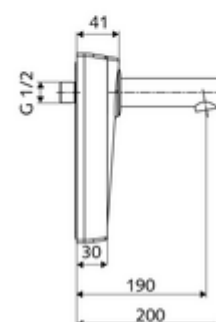

Article number: 01 951 06 99

Exposed wash basin tap WALIS E

Cold water/pre-mixed water

Infrared sensor-controlled. Battery operation. Suitable for networking with the SCHELL SWS water management system. Configurable via SCHELL Single Control SSC. Connection from rear or, with optional mounting frame, from top, bottom or sides.

Scope of delivery

- Front panel with infrared sensor window
- Waterpath with 6 V solenoid valve
- Installation frame with infrared sensor electronics, programmable
- 6 V battery compartment, protection class IP65
- 4x AA alkaline battery 1.5 V
- Wall outlet with flow regulator (theft-safe)
- Fastening material

Technical data

- Setting options via SWS SSC
  - Sensor range (short/medium/long)
  - Programming via short range reflex (off/on)
  - Max. flow time (1-360 s)
  - Follow-up time (0.6-60 s)
  - Stagnation flush (off/5-600 s, every 1-240 h after last flush/every 1-240 h)
  - Continuous flush for thermal disinfection, with anti-scalding protection (off/15-600 s)
  - Duration of flow (off/15-600 s)
  - Energy saving mode (off/1-254 h after last flush)
  - Cleaning stop (off/60-360 s)
- Setting options via short range reflex
  - Sensor range (short/medium/long)
  - Stagnation flush (off/30 s, every 24 h after last flush/every 24 h)
  - Continuous flush for thermal disinfection, with anti-scalding protection (off/300 s/120 s)
  - Cleaning stop (off/60 s)
- S_Durchfluss: max. 5 l/min pressure independent
- Flow pressure: 1.0 - 5.0 bar
- Max. operating temperature: 70 °C (80 °C for thermal disinfection)
- Connection: DN 15 G 1/2 AG
- Material: Outlet Brass, conform to German drinking water regulations, Front panel Plastic, Waterpath Brass, conform to German drinking water regulations
- Surface: Chrome
- Projection to centre of aerator: 190 mm

Delivery data

- Weight: 1,85 kg/Piece
- Packing unit: 1

Recommended associated articles

SWS Temperature sensor WALIS E

Article no: 00 555 00 99

Wash basin outlet valve OPEN

Article no: 02 002 06 99

or