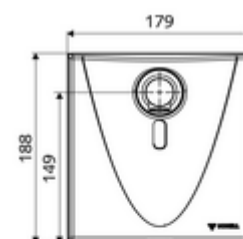

Article number: 01 951 06 99

Exposed wash basin tap WALIS E

Cold water/pre-mixed water

Infrared sensor-controlled. Battery operation. Suitable for networking with the SCHELL SWS water management system. Configurable via SCHELL Single Control SSC. Connection from rear or, with optional mounting frame, from top, bottom or sides.

Scope of delivery

- Front panel with infrared sensor window
- Waterpath with 6 V solenoid valve
- Installation frame with infrared sensor electronics, programmable
- 6 V battery compartment, protection class IP65
- 4x AA alkaline battery 1.5 V
- Wall outlet with flow regulator (theft-safe)
- Fastening material

Technical data

- Setting options via SWS SSC
  - Sensor range (short/medium/long)
  - Programming via short range reflex (off/on)
  - Max. flow time (1-360 s)
  - Follow-up time (0.6-60 s)
  - Stagnation flush (off/5-600 s, every 1-240 h after last flush/every 1-240 h)
  - Continuous flush for thermal disinfection, with anti-scalding protection (off/15-600 s)
  - Duration of flow (off/15-600 s)
  - Energy saving mode (off/1-254 h after last flush)
  - Cleaning stop (off/60-360 s)
- Setting options via short range reflex
  - Sensor range (short/medium/long)
  - Stagnation flush (off/30 s, every 24 h after last flush/every 24 h)
  - Continuous flush for thermal disinfection, with anti-scalding protection (off/300 s/120 s)
  - Cleaning stop (off/60 s)
- S_Durchfluss: max. 5 l/min pressure independent
- Flow pressure: 1.0 - 5.0 bar
- Max. operating temperature: 70 °C (80 °C for thermal disinfection)
- Connection: DN 15 G 1/2 AG
- Material: Outlet Brass, conform to German drinking water regulations, Front panel Plastic, Waterpath Brass, conform to German drinking water regulations
- Surface: Chrome
- Projection to centre of aerator: 190 mm

Delivery data

- Weight: 1,85 kg/Piece
- Packing unit: 1

Recommended associated articles

SWS Temperature sensor WALIS E

Article no: 00 555 00 99

Wash basin outlet valve OPEN

Article no: 02 002 06 99

or