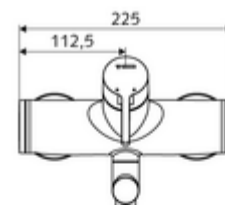

Article number: 01 693 06 99

Exposed wash basin tap VITUS VW-EH-M Mixed water

Manual single-lever actuation.

Scope of delivery

- Single-lever exposed wash basin tap
 - Operating handle made from brass
 - 2 backflow preventers (EN 1717: EB-type)
 - Valve for carrying out manual thermal disinfection (in accordance with DVGW worksheet W 551)
 - Single-lever mixing ceramic cartridge with hot water and flow restrictor
 - Pivoting outlet (lockable) with aerator
- 2 S-connections and rosettes (depth-adjustable)

Technical data

- S-Durchfluss: max. 5 l/min pressure independent
- Flow pressure: 1.0 - 5.0 bar
- Max. Resting pressure: 8 bar
- Max. operating temperature: 70 °C (80 °C for thermal disinfection)
- Connection: 2x DN 15 G 1/2 AG
- Material: Outlet Brass, conform to German drinking water regulations, Housing Brass, conform to German drinking water regulations
- Surface: Chrome
- Projection to centre of aerator: 330 mm
- Certificates: Belgaqua

Delivery data

- Weight: 5,15 kg/Piece
- Packing unit: 1

Recommended associated articles

S-connecting with isolating valve	Article no: 23 775 00 99	
Wash basin outlet valve OPEN	Article no: 02 002 06 99	or
Wash basin outlet valve PUSH OPEN	Article no: 02 000 06 99	or