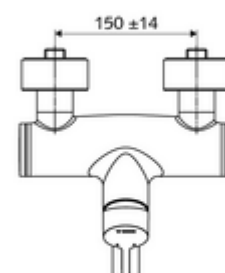

Article number: 01 693 06 99

Exposed wash basin tap VITUS VW-EH-M Mixed water

Manual single-lever actuation.

Scope of delivery

- Single-lever exposed wash basin tap
 - Operating handle made from brass
 - 2 backflow preventers (EN 1717: EB-type)
 - Valve for carrying out manual thermal disinfection (in accordance with DVGW worksheet W 551)
 - Single-lever mixing ceramic cartridge with hot water and flow restrictor
 - Pivoting outlet (lockable) with aerator
- 2 S-connections and rosettes (depth-adjustable)

Technical data

- S-Durchfluss: max. 5 l/min pressure independent
- Flow pressure: 1.0 - 5.0 bar
- Max. Resting pressure: 8 bar
- Max. operating temperature: 70 °C (80 °C for thermal disinfection)
- Connection: 2x DN 15 G 1/2 AG
- Material: Outlet Brass, conform to German drinking water regulations, Housing Brass, conform to German drinking water regulations
- Surface: Chrome
- Projection to centre of aerator: 330 mm
- Certificates: Belgaqua

Delivery data

- Weight: 5,15 kg/Piece
- Packing unit: 1

Recommended associated articles

S-connecting with isolating valve	Article no: 23 775 00 99	
Wash basin outlet valve OPEN	Article no: 02 002 06 99	or
Wash basin outlet valve PUSH OPEN	Article no: 02 000 06 99	or