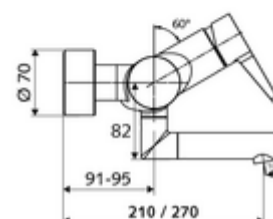

Article number: 01 693 06 99

Exposed wash basin tap VITUS VW-EH-M Mixed water

Manual single-lever actuation.

Scope of delivery

- Single-lever exposed wash basin tap
 - Operating handle made from brass
 - 2 backflow preventers (EN 1717: EB-type)
 - Valve for carrying out manual thermal disinfection (in accordance with DVGW worksheet W 551)
 - Single-lever mixing ceramic cartridge with hot water and flow restrictor
 - Pivoting outlet (lockable) with aerator
- 2 S-connections and rosettes (depth-adjustable)

Technical data

- S-Durchfluss: max. 5 l/min pressure independent
- Flow pressure: 1.0 - 5.0 bar
- Max. Resting pressure: 8 bar
- Max. operating temperature: 70 °C (80 °C for thermal disinfection)
- Connection: 2x DN 15 G 1/2 AG
- Material: Outlet Brass, conform to German drinking water regulations, Housing Brass, conform to German drinking water regulations
- Surface: Chrome
- Projection to centre of aerator: 330 mm
- Certificates: Belgaqua

Delivery data

- Weight: 5,15 kg/Piece
- Packing unit: 1

Recommended associated articles

S-connecting with isolating valve	Article no: 23 775 00 99	
Wash basin outlet valve OPEN	Article no: 02 002 06 99	or
Wash basin outlet valve PUSH OPEN	Article no: 02 000 06 99	or