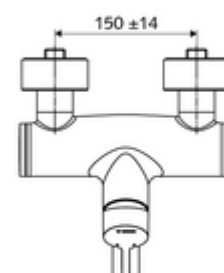

Article number: 01 693 06 99

Exposed wash basin tap VITUS VW-EH-M Mixed water

Manual single-lever actuation.

Scope of delivery

Single-lever exposed wash basin tap

Operating handle made from brass

Valve for carrying out manual thermal disinfection (in accordance with DVGW worksheet W 551)

Single-lever mixing ceramic cartridge with hot water and flow restrictor

2 backflow preventers (EN 1717: EB-type)

Pivoting outlet (lockable) with flow regulator

2 S-connections and rosettes (depth-adjustable)

Technical data

- - Noise class: II, at 100% flow: max. 5 l/min pressure independent
- Flow pressure: 1.0 - 5.0 bar
- Max. Resting pressure: 8 bar
- Max. operating temperature: 70 °C (80 °C for thermal disinfection)
- Connection: 2x DN 15 G 1/2 AG
- Material: Outlet Brass, conform to German drinking water regulations; Housing Brass, conform to German drinking water regulations
- Surface: Chrome
- Projection to centre of aerator: 330 mm
- Certificates: Belgaqua

Delivery data

- Weight: 5,15 kg/Piece
- Packing unit: 1

Recommended associated articles

S-connecting with isolating valve	Article no: 23 775 00 99	
Wash basin outlet valve OPEN	Article no: 02 002 06 99	or
Wash basin outlet valve PUSH OPEN	Article no: 02 000 06 99	or