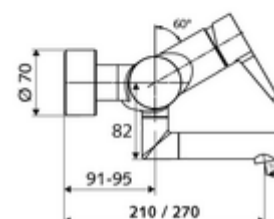

Article number: 01 693 06 99

Exposed wash basin tap VITUS VW-EH-M Mixed water

Manual single-lever actuation.

Scope of delivery

Single-lever exposed wash basin tap

Operating handle made from brass

Valve for carrying out manual thermal disinfection (in accordance with DVGW worksheet W 551)

Single-lever mixing ceramic cartridge with hot water and flow restrictor

2 backflow preventers (EN 1717: EB-type)

Pivoting outlet (lockable) with flow regulator

2 S-connections and rosettes (depth-adjustable)