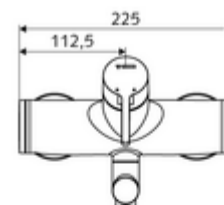

Single-lever mixing ceramic cartridge with hot water and flow restrictor

2 backflow preventers (EN 1717: EB-type)

Pivoting outlet (lockable) with flow regulator

2 S-connections and rosettes (depth-adjustable)

Delivery data

- Weight: 5,15 kg/Piece
- Packing unit: 1

Recommended associated articles

S-connecting with isolating valve	Article no: 23 775 00 99	
Wash basin outlet valve OPEN	Article no: 02 002 06 99	or
Wash basin outlet valve PUSH OPEN	Article no: 02 000 06 99	or