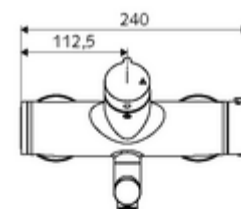

Technical data

- S_Durchfluss: max. 5 l/min pressure independent
- Flow pressure: 1.0 - 5.0 bar
- Max. operating temperature: 70 °C (80 °C for thermal disinfection)
- Connection: 2x DN 15 G 1/2 AG
- Material: Outlet Brass, conform to German drinking water regulations, Housing Brass, conform to German drinking water regulations
- Surface: Chrome
- Projection to centre of aerator: 330 mm
- Certificates: Belgaqua

Delivery data

- Weight: 5,38 kg/Piece
- Packing unit: 1

Recommended associated articles

S-connecting with isolating valve

Article no: 23 775 00 99

Hint

- Discontinued article, as long as stocks last