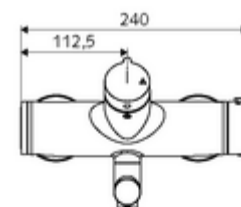

Technical data

- - Noise class: II, at 100% flow: max. 5 l/min pressure independent
- Flow pressure: 1.0 - 5.0 bar
- Max. operating temperature: 70 °C (80 °C for thermal disinfection)
- Connection: 2x DN 15 G 1/2 AG
- Material: Outlet Brass, conform to German drinking water regulations; Housing Brass, conform to German drinking water regulations
- Surface: Chrome
- Projection to centre of aerator: 330 mm
- Certificates: Belgaqua

Delivery data

- Weight: 5,38 kg/Piece
- Packing unit: 1

Recommended associated articles

S-connecting with isolating valve

Article no: 23 775 00 99

Hint

- Discontinued article, as long as stocks last