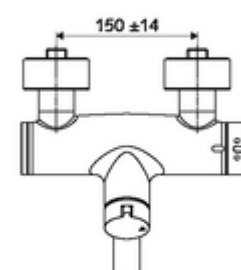

Article number: 01 692 06 99

Exposed wash basin tap VITUS VW- open/close-T Mixed water, ThermoProtect thermostat

Manual open/closed actuation.

Scope of delivery

- Open/closed exposed wash basin tap
 - Operating button open/close
 - ThermoProtect thermostat, conform to EN 1111, unlockable/lockable temperature lock at 38 °C, anti-scalding protection if cold water supply fails
 - Valve for carrying out manual thermal disinfection (in accordance with DVGW worksheet W 551)
 - Open/closed ceramic cartridge
 - 2 backflow preventers (EN 1717: EB-type)
 - Pivoting outlet (lockable) with flow regulator
- 2 S-connections and rosettes (depth-adjustable)

Technical data

- - Noise class: II, at 100% flow: max. 5 l/min pressure independent
- Flow pressure: 1.0 - 5.0 bar
- Max. operating temperature: 70 °C (80 °C for thermal disinfection)
- Connection: 2x DN 15 G 1/2 AG
- Material: Outlet Brass, conform to German drinking water regulations; Housing Brass, conform to German drinking water regulations
- Surface: Chrome
- Projection to centre of aerator: 330 mm
- Certificates: Belgaqua

Delivery data

- Weight: 5,38 kg/Piece
- Packing unit: 1

Recommended associated articles

S-connecting with isolating valve

Article no: 23 775 00 99

Hint

- Discontinued article, as long as stocks last