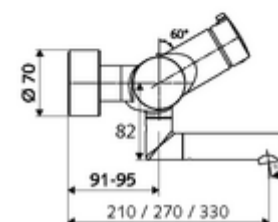

Article number: 01 692 06 99

Exposed wash basin tap VITUS VW- open/close-T Mixed water, ThermoProtect thermostat

Manual open/closed actuation.

Scope of delivery

- Open/closed exposed wash basin tap
  - Operating button open/close
  - ThermoProtect thermostat, conform to EN 1111, unlockable/lockable temperature lock at 38 °C, anti-scalding protection if cold water supply fails
  - Valve for carrying out manual thermal disinfection (in accordance with DVGW worksheet W 551)
  - Open/closed ceramic cartridge
  - 2 backflow preventers (EN 1717: EB-type)
  - Pivoting outlet (lockable) with flow regulator
- 2 S-connections and rosettes (depth-adjustable)

Technical data

- - Noise class: II, at 100% flow: max. 5 l/min pressure independent
- Flow pressure: 1.0 - 5.0 bar
- Max. operating temperature: 70 °C (80 °C for thermal disinfection)
- Connection: 2x DN 15 G 1/2 AG
- Material: Outlet Brass, conform to German drinking water regulations; Housing Brass, conform to German drinking water regulations
- Surface: Chrome
- Projection to centre of aerator: 330 mm
- Certificates: Belgaqua

Delivery data

- Weight: 5,38 kg/Piece
- Packing unit: 1

Recommended associated articles

S-connecting with isolating valve

Article no: 23 775 00 99

Hint

- Discontinued article, as long as stocks last