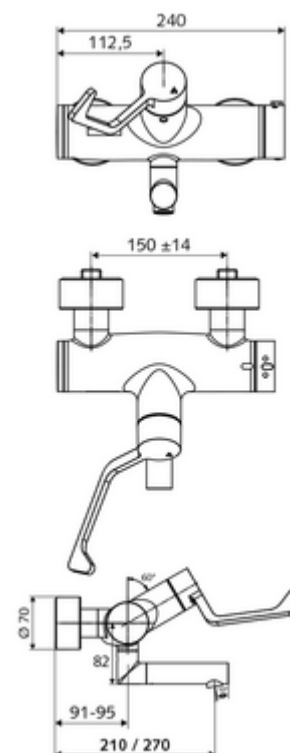

Article number: 01 665 06 99

Exposed wash basin tap VITUS VW-AH-T Mixed water, ThermoProtect thermostat

Manual open/closed actuation with clinic arm lever.

Scope of delivery

- Open/closed exposed wash basin tap
 - Ergonomic clinic arm lever 153 mm
 - ThermoProtect thermostat, conform to EN 1111, unlockable/lockable temperature lock at 38 °C, anti-scalding protection if cold water supply fails
 - Valve (mechanical) for thermal disinfection (according to DVGW worksheet W 551)
 - Open/closed ceramic cartridge
 - 2 backflow preventers (EN 1717: EB-type)
 - Pivoting outlet (lockable) with Care flow regulator
- 2 S-connections and rosettes (depth-adjustable)

Technical data

- Flow: 7.5 - 9.0 l/min
- Flow pressure: 1.0 - 5.0 bar
- Max. operating temperature: 70 °C (80 °C for thermal disinfection)
- Material: Outlet Brass, conform to German drinking water regulations; Actuation Brass; Housing Brass, conform to German drinking water regulations
- Surface: Chrome
- Projection to centre of aerator: 270 mm
- Connection: 2x DN 15 G 1/2 AG
- Certificates: PA-IX 38236/IO, Belgaqua
- Noise class: I
- Flow class: O

Delivery data

- Weight: 5,37 kg/Piece
- Packing unit: 1

Recommended associated articles

S-connecting with isolating valve

Article no: 23 775 00 99