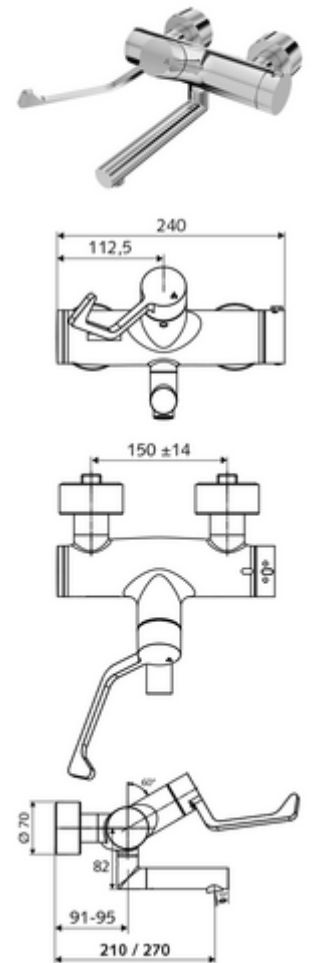

Article number: 01 665 06 99

Exposed wash basin tap VITUS VW-AH-T Mixed water, ThermoProtect thermostat

Manual open/closed actuation with clinic arm lever.

Scope of delivery

- Open/closed exposed wash basin tap
  - ThermoProtect thermostat, conform to EN 1111, unlockable/lockable temperature lock at 38 °C, anti-scalding protection if cold water supply fails
  - 2 backflow preventers (EN 1717: EB-type)
  - Low aerosol aerator (laminar jet)
  - Ergonomic clinic arm lever 153 mm
  - Valve for carrying out manual thermal disinfection (in accordance with DVGW worksheet W 551)
  - Open/closed ceramic cartridge
  - Pivoting outlet (lockable)
- 2 S-connections and rosettes (depth-adjustable)

Technical data

- Flow: 7.5 - 9.0 l/min
- Flow pressure: 1.0 - 5.0 bar
- Max. operating temperature: 70 °C (80 °C for thermal disinfection)
- Connection: 2x DN 15 G 1/2 AG
- Material: Outlet Brass, conform to German drinking water regulations, Actuation Brass, Housing Brass, conform to German drinking water regulations
- Surface: Chrome
- Projection to centre of aerator: 270 mm
- Certificates: PA-IX 38236/IO, Belgaqua
- Noise class: I
- Flow class: O

Delivery data

- Weight: 5,37 kg/Piece
- Packing unit: 1

Recommended associated articles

S-connecting with isolating valve	Article no: 23 775 00 99	
Wash basin outlet valve OPEN	Article no: 02 002 06 99	or
Wash basin outlet valve PUSH OPEN	Article no: 02 000 06 99	or