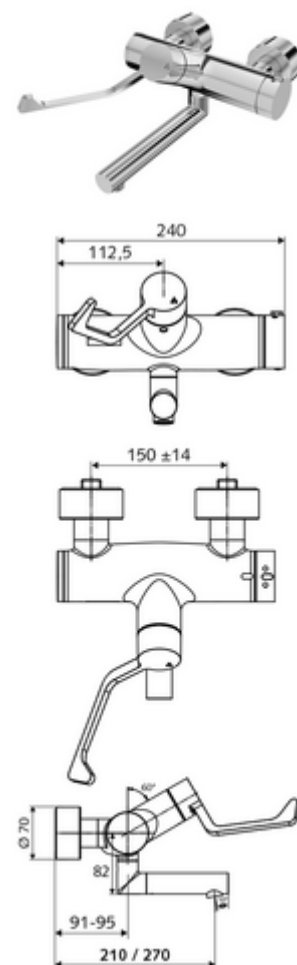

Article number: 01 665 06 99

Exposed wash basin tap VITUS VW-AH-T Mixed water, ThermoProtect thermostat

Manual open/closed actuation with clinic arm lever.

Scope of delivery

- Open/closed exposed wash basin tap
 - ThermoProtect thermostat, conform to EN 1111, unlockable/lockable temperature lock at 38 °C, anti-scalding protection if cold water supply fails
 - 2 backflow preventers (EN 1717: EB-type)
 - Low aerosol aerator (laminar jet)
 - Ergonomic clinic arm lever 153 mm
 - Valve for carrying out manual thermal disinfection (in accordance with DVGW worksheet W 551)
 - Open/closed ceramic cartridge
 - Pivoting outlet (lockable)
- 2 S-connections and rosettes (depth-adjustable)

Technical data

- Flow: 7.5 - 9.0 l/min
- Flow pressure: 1.0 - 5.0 bar
- Max. operating temperature: 70 °C (80 °C for thermal disinfection)
- Connection: 2x DN 15 G 1/2 AG
- Material: Outlet Brass, conform to German drinking water regulations, Actuation Brass, Housing Brass, conform to German drinking water regulations
- Surface: Chrome
- Projection to centre of aerator: 270 mm
- Certificates: PA-IX 38236/IO, Belgaqua
- Noise class: I
- Flow class: O

Delivery data

- Weight: 5,37 kg/Piece
- Packing unit: 1

Recommended associated articles

S-connecting with isolating valve	Article no: 23 775 00 99	
Wash basin outlet valve OPEN	Article no: 02 002 06 99	or
Wash basin outlet valve PUSH OPEN	Article no: 02 000 06 99	or