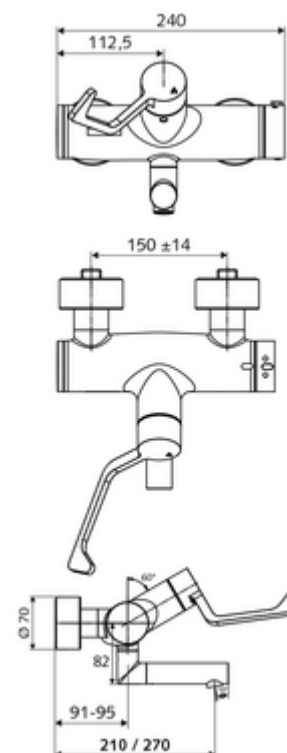

Article number: 01 665 06 99

Exposed wash basin tap VITUS VW-AH-T Mixed water, ThermoProtect thermostat

Manual open/closed actuation with clinic arm lever.

Scope of delivery

- Open/closed exposed wash basin tap
 - Ergonomic clinic arm lever 153 mm
 - ThermoProtect thermostat, conform to EN 1111, unlockable/lockable temperature lock at 38 °C, anti-scalding protection if cold water supply fails
 - Valve (mechanical) for thermal disinfection (according to DVGW worksheet W 551)
 - Open/closed ceramic cartridge
 - 2 backflow preventers (EN 1717: EB-type)
 - Pivoting outlet (lockable) with Care flow regulator
- 2 S-connections and rosettes (depth-adjustable)

Technical data

- Flow: 7.5 - 9.0 l/min
- Flow pressure: 1.0 - 5.0 bar
- Max. operating temperature: 70 °C (80 °C for thermal disinfection)
- Material: Outlet Brass, conform to German drinking water regulations; Actuation Brass; Housing Brass, conform to German drinking water regulations
- Surface: Chrome
- Projection to centre of aerator: 270 mm
- Connection: 2x DN 15 G 1/2 AG
- Certificates: PA-IX 38236/IO, Belgaqua
- Noise class: I
- Flow class: O

Delivery data

- Weight: 5,37 kg/Piece
- Packing unit: 1

Recommended associated articles

S-connecting with isolating valve

Article no: 23 775 00 99