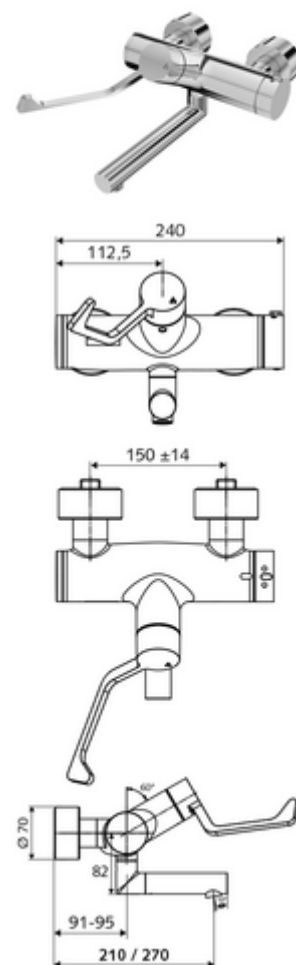

Article number: 01 665 06 99

Exposed wash basin tap VITUS VW-AH-T Mixed water, ThermoProtect thermostat

Manual open/closed actuation with clinic arm lever.

Scope of delivery

- Open/closed exposed wash basin tap
  - ThermoProtect thermostat, conform to EN 1111, unlockable/lockable temperature lock at 38 °C, anti-scalding protection if cold water supply fails
  - 2 backflow preventers (EN 1717: EB-type)
  - Low aerosol aerator (laminar jet)
  - Ergonomic clinic arm lever 153 mm
  - Valve for carrying out manual thermal disinfection (in accordance with DVGW worksheet W 551)
  - Open/closed ceramic cartridge
  - Pivoting outlet (lockable)
- 2 S-connections and rosettes (depth-adjustable)

Technical data

- Flow: 7.5 - 9.0 l/min
- Flow pressure: 1.0 - 5.0 bar
- Max. operating temperature: 70 °C (80 °C for thermal disinfection)
- Connection: 2x DN 15 G 1/2 AG
- Material: Outlet Brass, conform to German drinking water regulations, Actuation Brass, Housing Brass, conform to German drinking water regulations
- Surface: Chrome
- Projection to centre of aerator: 270 mm
- Certificates: PA-IX 38236/IO, Belgaqua
- Noise class: I
- Flow class: O

Delivery data

- Weight: 5,37 kg/Piece
- Packing unit: 1

Recommended associated articles

S-connecting with isolating valve	Article no: 23 775 00 99	
Wash basin outlet valve OPEN	Article no: 02 002 06 99	or
Wash basin outlet valve PUSH OPEN	Article no: 02 000 06 99	or