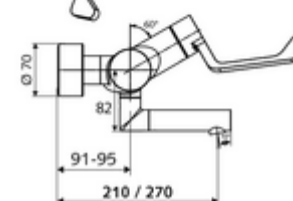

Article number: 01 664 06 99

Exposed wash basin tap VITUS VW-AH-M Mixed water

Manual open/cold/hot actuation with clinic arm lever.

Scope of delivery

- Open/cold/hot exposed wash basin tap
 - Open /cold/warm ceramic cartridge with hot water restrictor
 - 2 backflow preventers (EN 1717: EB-type)
 - Low aerosol aerator (laminar jet)
 - Ergonomic clinic arm lever 153 mm
 - Valve for carrying out manual thermal disinfection (in accordance with DVGW worksheet W 551)
 - Pivoting outlet (lockable)
- 2 S-connections and rosettes (depth-adjustable)

Technical data

- Flow: 7.5 - 9.0 l/min
- Flow pressure: 1.0 - 5.0 bar
- Max. operating temperature: 70 °C (80 °C for thermal disinfection)
- Connection: 2x DN 15 G 1/2 AG
- Material: Outlet Brass, conform to German drinking water regulations, Actuation Brass, Housing Brass, conform to German drinking water regulations
- Surface: Chrome
- Projection to centre of aerator: 270 mm
- Certificates: PA-IX 38239/IO, Belgaqua
- Noise class: I
- Flow class: O

Delivery data

- Weight: 5,05 kg/Piece
- Packing unit: 1

Recommended associated articles

S-connecting with isolating valve	Article no: 23 775 00 99	
Wash basin outlet valve OPEN	Article no: 02 002 06 99	or
Wash basin outlet valve PUSH OPEN	Article no: 02 000 06 99	or