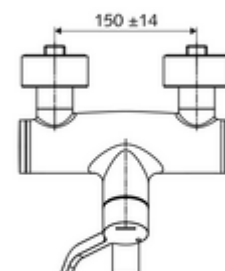

Article number: 01 664 06 99

Exposed wash basin tap VITUS VW-AH-M Mixed water

Manual open/cold/hot actuation with clinic arm lever.

Scope of delivery

- Open/cold/hot exposed wash basin tap
 - Open /cold/warm ceramic cartridge with hot water restrictor
 - 2 backflow preventers (EN 1717: EB-type)
 - Low aerosol aerator (laminar jet)
 - Ergonomic clinic arm lever 153 mm
 - Valve for carrying out manual thermal disinfection (in accordance with DVGW worksheet W 551)
 - Pivoting outlet (lockable)
- 2 S-connections and rosettes (depth-adjustable)

Technical data

- Flow: 7.5 - 9.0 l/min
- Flow pressure: 1.0 - 5.0 bar
- Max. operating temperature: 70 °C (80 °C for thermal disinfection)
- Connection: 2x DN 15 G 1/2 AG
- Material: Outlet Brass, conform to German drinking water regulations, Actuation Brass, Housing Brass, conform to German drinking water regulations
- Surface: Chrome
- Projection to centre of aerator: 270 mm
- Certificates: PA-IX 38239/IO, Belgaqua
- Noise class: I
- Flow class: O

Delivery data

- Weight: 5,05 kg/Piece
- Packing unit: 1

Recommended associated articles

S-connecting with isolating valve	Article no: 23 775 00 99	
Wash basin outlet valve OPEN	Article no: 02 002 06 99	or
Wash basin outlet valve PUSH OPEN	Article no: 02 000 06 99	or