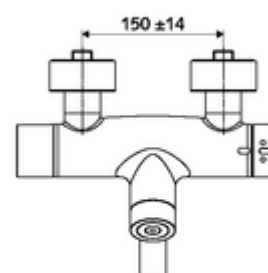

### Delivery data

- Weight: 5,35 kg/Piece
- Packing unit: 1

---