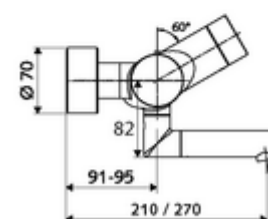

### Delivery data

- Weight: 5,35 kg/Piece
- Packing unit: 1

---