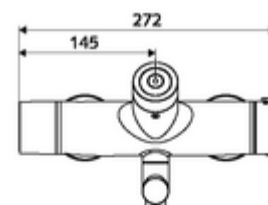

### Delivery data

- Weight: 5,35 kg/Piece
- Packing unit: 1

---