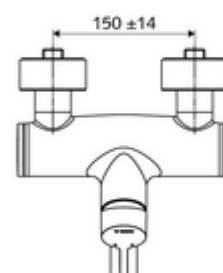

Article number: 01 661 06 99

Exposed wash basin tap VITUS VW-EH-M Mixed water

Manual single-lever actuation.

Scope of delivery

- Single-lever exposed wash basin tap
 - Operating handle made from brass
 - Valve for carrying out manual thermal disinfection (in accordance with DVGW worksheet W 551)
 - Single-lever mixing ceramic cartridge with hot water and flow restrictor
 - 2 backflow preventers (EN 1717: EB-type)
 - Pivoting outlet (lockable) with flow regulator
- 2 S-connections and rosettes (depth-adjustable)

Technical data

- Flow: max. 5 l/min pressure independent
- Flow pressure: 1.0 - 5.0 bar
- Max. Resting pressure: 8 bar
- Max. operating temperature: 70 °C (80 °C for thermal disinfection)
- Material: Outlet Brass, conform to German drinking water regulations; Housing Brass, conform to German drinking water regulations
- Surface: Chrome
- Projection to centre of aerator: 270 mm
- Connection: 2x DN 15 G 1/2 AG
- Certificates: PA-IX 38238/IO, Belgaqua
- Noise class: I
- Flow class: O

Delivery data

- Weight: 4,98 kg/Piece
- Packing unit: 1

Recommended associated articles

S-connecting with isolating valve	Article no: 23 775 00 99	
Wash basin outlet valve OPEN	Article no: 02 002 06 99	or
Wash basin outlet valve PUSH OPEN	Article no: 02 000 06 99	or