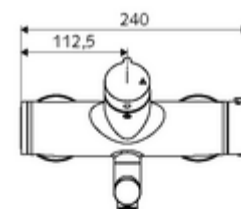

Technical data

- S_Durchfluss: max. 5 l/min pressure independent
- Flow pressure: 1.0 - 5.0 bar
- Max. operating temperature: 70 °C (80 °C for thermal disinfection)
- Connection: 2x DN 15 G 1/2 AG
- Material: Outlet Brass, conform to German drinking water regulations, Housing Brass, conform to German drinking water regulations
- Surface: Chrome
- Projection to centre of aerator: 270 mm
- Certificates: PA-IX 38236/IO, Belgaqua
- Noise class: I
- Flow class: O

Delivery data

- Weight: 5,26 kg/Piece
- Packing unit: 1

Recommended associated articles

S-connecting with isolating valve

Article no: 23 775 00 99