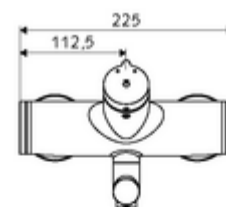

Technical data

- Running time: 2 - 15 s (7 s)
- Flow: max. 5 l/min pressure independent
- Flow pressure: 1.0 - 5.0 bar
- Max. operating temperature: 70 °C (80 °C for thermal disinfection)
- Material: Outlet Brass, conform to German drinking water regulations; Housing Brass, conform to German drinking water regulations
- Surface: Chrome
- Projection to centre of aerator: 270 mm
- Connection: 2x DN 15 G 1/2 AG
- Certificates: PA-IX 38237/IO, Belgaqua
- Noise class: I
- Flow class: O

Delivery data

- Weight: 4,82 kg/Piece
- Packing unit: 1

Recommended associated articles

S-connecting with isolating valve	Article no: 23 775 00 99	
Wash basin outlet valve OPEN	Article no: 02 002 06 99	or
Wash basin outlet valve PUSH OPEN	Article no: 02 000 06 99	or