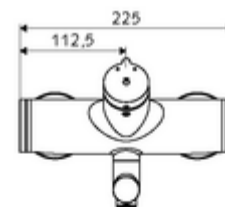

### Scope of delivery

- Self-closing exposed wash basin tap
  - 2 backflow preventers (EN 1717: EB-type)
  - Self-closing cartridge SC II with hot water restrictor
  - SC-M self-closing button
  - Valve for carrying out manual thermal disinfection (in accordance with DVGW worksheet W 551)
  - Pivoting outlet (lockable) with aerator
- 2 S-connections and rosettes (depth-adjustable)

### Delivery data

- Weight: 4,82 kg/Piece
- Packing unit: 1