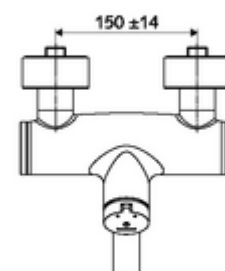

Article number: 01 659 06 99

Exposed wash basin tap VITUS VW-SC-M Mixed water

Manual actuation with automatic closing. Easy flow time adjustment.

Scope of delivery

- Self-closing exposed wash basin tap
  - 2 backflow preventers (EN 1717: EB-type)
  - Self-closing cartridge SC II with hot water restrictor
  - SC-M self-closing button
  - Valve for carrying out manual thermal disinfection (in accordance with DVGW worksheet W 551)
  - Pivoting outlet (lockable) with aerator
- 2 S-connections and rosettes (depth-adjustable)

Technical data

- Running time: 2 - 15 s adjustable (7 s)
- $S_{\text{Durchfluss}}$: max. 5 l/min pressure independent
- Flow pressure: 1.0 - 5.0 bar
- Max. operating temperature: 70 °C (80 °C for thermal disinfection)
- Connection: 2x DN 15 G 1/2 AG
- Material: Outlet Brass, conform to German drinking water regulations, Housing Brass, conform to German drinking water regulations
- Surface: Chrome
- Projection to centre of aerator: 270 mm
- Certificates: PA-IX 38237/IO, Belgaqua
- Noise class: I
- Flow class: O

Delivery data

- Weight: 4,82 kg/Piece
- Packing unit: 1

Recommended associated articles

S-connecting with isolating valve	Article no: 23 775 00 99	
Wash basin outlet valve OPEN	Article no: 02 002 06 99	or
Wash basin outlet valve PUSH OPEN	Article no: 02 000 06 99	or