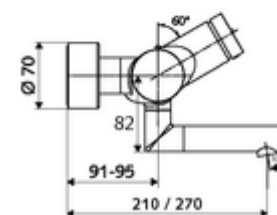

Article number: 01 658 06 99

Exposed wash basin tap VITUS VW-SC-T Mixed water, ThermoProtect thermostat

Manual actuation with automatic closing. Easy flow time adjustment.

Scope of delivery

- Self-closing exposed wash basin tap
  - ThermoProtect thermostat, conform to EN 1111, unlockable/lockable temperature lock at 38 °C, anti-scalding protection if cold water supply fails
  - SC self-closing button
  - 2 backflow preventers (EN 1717: EB-type)
  - Valve for carrying out manual thermal disinfection (in accordance with DVGW worksheet W 551)
  - Self-closing cartridge SC II
  - Pivoting outlet (lockable) with aerator
- 2 S-connections and rosettes (depth-adjustable)

Technical data

- Running time: 2 - 15 s adjustable (7 s)
- S_Durchfluss: max. 5 l/min pressure independent
- Flow pressure: 1.0 - 5.0 bar
- Max. operating temperature: 70 °C (80 °C for thermal disinfection)
- Connection: 2x DN 15 G 1/2 AG
- Material: Outlet Brass, conform to German drinking water regulations, Housing Brass, conform to German drinking water regulations
- Surface: Chrome
- Projection to centre of aerator: 270 mm
- Certificates: PA-IX 38234/IO, Belgaqua
- Noise class: I
- Flow class: O

Delivery data

- Weight: 5,08 kg/Piece
- Packing unit: 1

Recommended associated articles

S-connecting with isolating valve	Article no: 23 775 00 99	
Wash basin outlet valve OPEN	Article no: 02 002 06 99	or
Wash basin outlet valve PUSH OPEN	Article no: 02 000 06 99	or