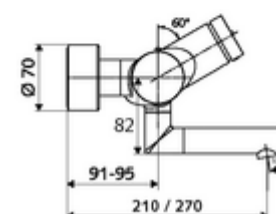

Article number: 01 658 06 99

Exposed wash basin tap VITUS VW-SC-T Mixed water, ThermoProtect thermostat

Manual actuation with automatic closing. Easy flow time adjustment.

Scope of delivery

- Self-closing exposed wash basin tap
 - ThermoProtect thermostat, conform to EN 1111, unlockable/lockable temperature lock at 38 °C, anti-scalding protection if cold water supply fails
 - SC self-closing button
 - 2 backflow preventers (EN 1717: EB-type)
 - Valve for carrying out manual thermal disinfection (in accordance with DVGW worksheet W 551)
 - Self-closing cartridge SC II
 - Pivoting outlet (lockable) with aerator
- 2 S-connections and rosettes (depth-adjustable)

Technical data

- Running time: 2 - 15 s adjustable (7 s)
- S_Durchfluss: max. 5 l/min pressure independent
- Flow pressure: 1.0 - 5.0 bar
- Max. operating temperature: 70 °C (80 °C for thermal disinfection)
- Connection: 2x DN 15 G 1/2 AG
- Material: Outlet Brass, conform to German drinking water regulations, Housing Brass, conform to German drinking water regulations
- Surface: Chrome
- Projection to centre of aerator: 270 mm
- Certificates: PA-IX 38234/IO, Belgaqua
- Noise class: I
- Flow class: O

Delivery data

- Weight: 5,08 kg/Piece
- Packing unit: 1

Recommended associated articles

S-connecting with isolating valve	Article no: 23 775 00 99	
Wash basin outlet valve OPEN	Article no: 02 002 06 99	or
Wash basin outlet valve PUSH OPEN	Article no: 02 000 06 99	or