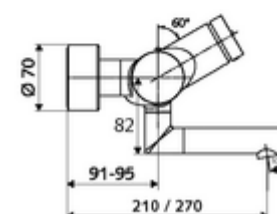

Article number: 01 658 06 99

Exposed wash basin tap VITUS VW-SC-T Mixed water, ThermoProtect thermostat

Manual actuation with automatic closing. Easy flow time adjustment.

Scope of delivery

- Self-closing exposed wash basin tap
 - ThermoProtect thermostat, conform to EN 1111, unlockable/lockable temperature lock at 38 °C, anti-scalding protection if cold water supply fails
 - SC self-closing button
 - 2 backflow preventers (EN 1717: EB-type)
 - Valve for carrying out manual thermal disinfection (in accordance with DVGW worksheet W 551)
 - Self-closing cartridge SC II
 - Pivoting outlet (lockable) with aerator
- 2 S-connections and rosettes (depth-adjustable)

Technical data

- Running time: 2 - 15 s adjustable (7 s)
- S_Durchfluss: max. 5 l/min pressure independent
- Flow pressure: 1.0 - 5.0 bar
- Max. operating temperature: 70 °C (80 °C for thermal disinfection)
- Connection: 2x DN 15 G 1/2 AG
- Material: Outlet Brass, conform to German drinking water regulations, Housing Brass, conform to German drinking water regulations
- Surface: Chrome
- Projection to centre of aerator: 270 mm
- Certificates: PA-IX 38234/IO, Belgaqua
- Noise class: I
- Flow class: O

Delivery data

- Weight: 5,08 kg/Piece
- Packing unit: 1

Recommended associated articles

S-connecting with isolating valve	Article no: 23 775 00 99	
Wash basin outlet valve OPEN	Article no: 02 002 06 99	or
Wash basin outlet valve PUSH OPEN	Article no: 02 000 06 99	or