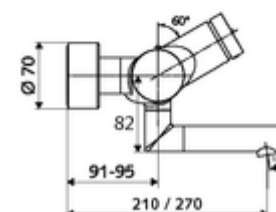

Article number: 01 658 06 99

Exposed wash basin tap VITUS VW-SC-T Mixed water, ThermoProtect thermostat

Manual actuation with automatic closing. Easy flow time adjustment.

Scope of delivery

- Self-closing exposed wash basin tap
 - SC self-closing button
 - ThermoProtect thermostat, conform to EN 1111, unlockable/lockable temperature lock at 38 °C, anti-scalding protection if cold water supply fails
 - Valve for carrying out manual thermal disinfection (in accordance with DVGW worksheet W 551)
 - Self-closing cartridge SC II
 - 2 backflow preventers (EN 1717: EB-type)
 - Pivoting outlet (lockable) with flow regulator
- 2 S-connections and rosettes (depth-adjustable)

Technical data

- Running time: 2 - 15 s (7 s)
- Flow: max. 5 l/min pressure independent
- Flow pressure: 1.0 - 5.0 bar
- Max. operating temperature: 70 °C (80 °C for thermal disinfection)
- Material: Outlet Brass, conform to German drinking water regulations; Housing Brass, conform to German drinking water regulations
- Surface: Chrome
- Projection to centre of aerator: 270 mm
- Connection: 2x DN 15 G 1/2 AG
- Certificates: PA-IX 38234/IO, Belgaqua
- Noise class: I
- Flow class: O

Delivery data

- Weight: 5,08 kg/Piece
- Packing unit: 1

Recommended associated articles

S-connecting with isolating valve	Article no: 23 775 00 99	
Wash basin outlet valve OPEN	Article no: 02 002 06 99	or
Wash basin outlet valve PUSH OPEN	Article no: 02 000 06 99	or