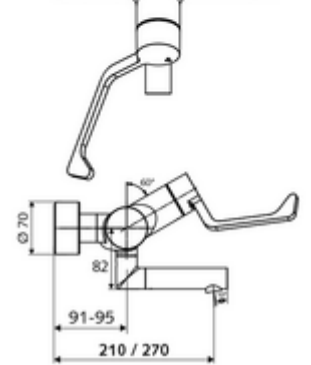

Article number: 01 657 06 99

Exposed wash basin tap VITUS VW-AH-T Mixed water, ThermoProtect thermostat

Manual open/closed actuation with clinic arm lever.

Scope of delivery

- Open/closed exposed wash basin tap
 - Ergonomic clinic arm lever 153 mm
 - ThermoProtect thermostat, conform to EN 1111, unlockable/lockable temperature lock at 38 °C, anti-scalding protection if cold water supply fails
 - Valve for carrying out manual thermal disinfection (in accordance with DVGW worksheet W 551)
 - Open/closed ceramic cartridge
 - 2 backflow preventers (EN 1717: EB-type)
 - Pivoting outlet (lockable) with Care flow regulator
- 2 S-connections and rosettes (depth-adjustable)

Technical data

- Flow: 7.5 - 9.0 l/min
- Flow pressure: 1.0 - 5.0 bar
- Max. operating temperature: 70 °C (80 °C for thermal disinfection)
- Material: Outlet Brass, conform to German drinking water regulations; Actuation Brass; Housing Brass, conform to German drinking water regulations
- Surface: Chrome
- Projection to centre of aerator: 210 mm
- Connection: 2x DN 15 G 1/2 AG
- Certificates: PA-IX 38236/IO, Belgaqua, WRAS applied
- Noise class: I
- Flow class: O

Delivery data

- Weight: 5,18 kg/Piece
- Packing unit: 1

Recommended associated articles

S-connecting with isolating valve	Article no: 23 775 00 99	
Wash basin outlet valve OPEN	Article no: 02 002 06 99	or
Wash basin outlet valve PUSH OPEN	Article no: 02 000 06 99	or