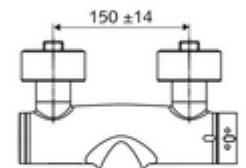

Article number: 01 657 06 99

Exposed wash basin tap VITUS VW-AH-T Mixed water, ThermoProtect thermostat

Manual open/closed actuation with clinic arm lever.

Scope of delivery

- Open/closed exposed wash basin tap
 - Ergonomic clinic arm lever 153 mm
 - ThermoProtect thermostat, conform to EN 1111, unlockable/lockable temperature lock at 38 °C, anti-scalding protection if cold water supply fails
 - Valve for carrying out manual thermal disinfection (in accordance with DVGW worksheet W 551)
 - Open/closed ceramic cartridge
 - 2 backflow preventers (EN 1717: EB-type)
 - Pivoting outlet (lockable) with Care flow regulator
- 2 S-connections and rosettes (depth-adjustable)

Technical data

- Flow: 7.5 - 9.0 l/min
- Flow pressure: 1.0 - 5.0 bar
- Max. operating temperature: 70 °C (80 °C for thermal disinfection)
- Material: Outlet Brass, conform to German drinking water regulations; Actuation Brass; Housing Brass, conform to German drinking water regulations
- Surface: Chrome
- Projection to centre of aerator: 210 mm
- Connection: 2x DN 15 G 1/2 AG
- Certificates: PA-IX 38236/IO, Belgaqua, WRAS applied
- Noise class: I
- Flow class: O

Delivery data

- Weight: 5,18 kg/Piece
- Packing unit: 1

Recommended associated articles

S-connecting with isolating valve	Article no: 23 775 00 99	
Wash basin outlet valve OPEN	Article no: 02 002 06 99	or
Wash basin outlet valve PUSH OPEN	Article no: 02 000 06 99	or