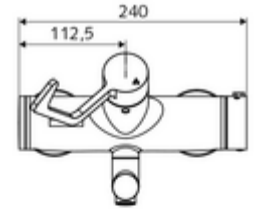

Article number: 01 657 06 99

Exposed wash basin tap VITUS VW-AH-T Mixed water, ThermoProtect thermostat

Manual open/closed actuation with clinic arm lever.

Scope of delivery

- Open/closed exposed wash basin tap
 - Ergonomic clinic arm lever 153 mm
 - ThermoProtect thermostat, conform to EN 1111, unlockable/lockable temperature lock at 38 °C, anti-scalding protection if cold water supply fails
 - Valve for carrying out manual thermal disinfection (in accordance with DVGW worksheet W 551)
 - Open/closed ceramic cartridge
 - 2 backflow preventers (EN 1717: EB-type)
 - Pivoting outlet (lockable) with Care flow regulator
- 2 S-connections and rosettes (depth-adjustable)

Technical data

- Flow: 7.5 - 9.0 l/min
- Flow pressure: 1.0 - 5.0 bar
- Max. operating temperature: 70 °C (80 °C for thermal disinfection)
- Material: Outlet Brass, conform to German drinking water regulations; Actuation Brass; Housing Brass, conform to German drinking water regulations
- Surface: Chrome
- Projection to centre of aerator: 210 mm
- Connection: 2x DN 15 G 1/2 AG
- Certificates: PA-IX 38236/IO, Belgaqua, WRAS applied
- Noise class: I
- Flow class: O

Delivery data

- Weight: 5,18 kg/Piece
- Packing unit: 1

Recommended associated articles

S-connecting with isolating valve	Article no: 23 775 00 99	
Wash basin outlet valve OPEN	Article no: 02 002 06 99	or
Wash basin outlet valve PUSH OPEN	Article no: 02 000 06 99	or