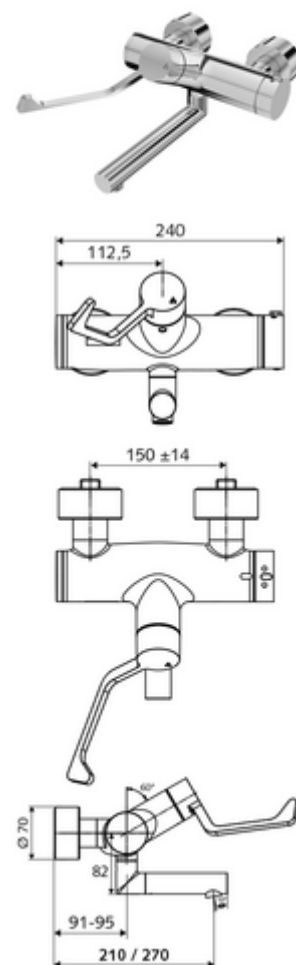

Article number: 01 657 06 99

Exposed wash basin tap VITUS VW-AH-T Mixed water, ThermoProtect thermostat

Manual open/closed actuation with clinic arm lever.

Scope of delivery

- Open/closed exposed wash basin tap
 - ThermoProtect thermostat, conform to EN 1111, unlockable/lockable temperature lock at 38 °C, anti-scalding protection if cold water supply fails
 - 2 backflow preventers (EN 1717: EB-type)
 - Low aerosol aerator (laminar jet)
 - Ergonomic clinic arm lever 153 mm
 - Valve for carrying out manual thermal disinfection (in accordance with DVGW worksheet W 551)
 - Open/closed ceramic cartridge
 - Pivoting outlet (lockable)
- 2 S-connections and rosettes (depth-adjustable)

Technical data

- Flow: 7.5 - 9.0 l/min
- Flow pressure: 1.0 - 5.0 bar
- Max. operating temperature: 70 °C (80 °C for thermal disinfection)
- Connection: 2x DN 15 G 1/2 AG
- Material: Outlet Brass, conform to German drinking water regulations, Actuation Brass, Housing Brass, conform to German drinking water regulations
- Surface: Chrome
- Projection to centre of aerator: 210 mm
- Certificates: PA-IX 38236/IO, Belgaqua, WRAS applied
- Noise class: I
- Flow class: O

Delivery data

- Weight: 5,18 kg/Piece
- Packing unit: 1

Recommended associated articles

S-connecting with isolating valve	Article no: 23 775 00 99	
Wash basin outlet valve OPEN	Article no: 02 002 06 99	or
Wash basin outlet valve PUSH OPEN	Article no: 02 000 06 99	or