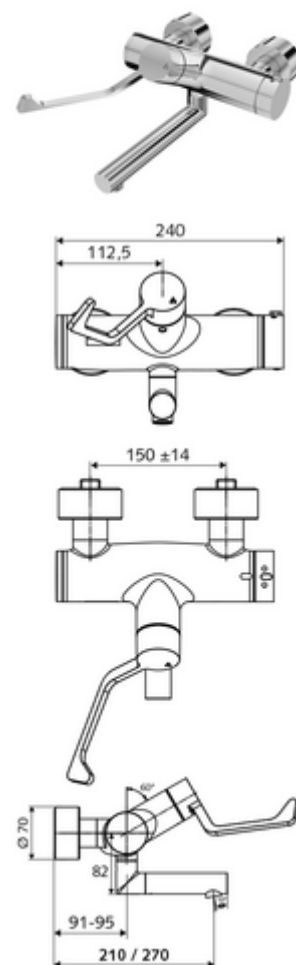

## Exposed wash basin tap VITUS VW-AH-T Mixed water, ThermoProtect thermostat

Manual open/closed actuation with clinic arm lever.

### Scope of delivery

- Open/closed exposed wash basin tap
  - ThermoProtect thermostat, conform to EN 1111, unlockable/lockable temperature lock at 38 °C, anti-scalding protection if cold water supply fails
  - 2 backflow preventers (EN 1717: EB-type)
  - Low aerosol aerator (laminar jet)
  - Ergonomic clinic arm lever 153 mm
  - Valve for carrying out manual thermal disinfection (in accordance with DVGW worksheet W 551)
  - Open/closed ceramic cartridge
  - Pivoting outlet (lockable)
- 2 S-connections and rosettes (depth-adjustable)

### Technical data

- Flow: 7.5 - 9.0 l/min
- Flow pressure: 1.0 - 5.0 bar
- Max. operating temperature: 70 °C (80 °C for thermal disinfection)
- Connection: 2x DN 15 G 1/2 AG
- Material: Outlet Brass, conform to German drinking water regulations, Actuation Brass, Housing Brass, conform to German drinking water regulations
- Surface: Chrome
- Projection to centre of aerator: 210 mm
- Certificates: PA-IX 38236/IO, Belgaqua, WRAS applied
- Noise class: I
- Flow class: O

### Recommended associated articles

|                                   |                          |    |
|-----------------------------------|--------------------------|----|
| S-connecting with isolating valve | Article no: 23 775 00 99 |    |
| Wash basin outlet valve OPEN      | Article no: 02 002 06 99 | or |
| Wash basin outlet valve PUSH OPEN | Article no: 02 000 06 99 | or |