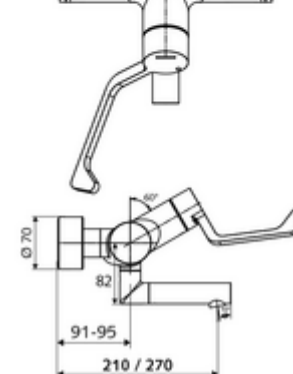

Article number: 01 656 06 99

Exposed wash basin tap VITUS VW-AH-M Mixed water

Manual open/cold/hot actuation with clinic arm lever.

Scope of delivery

- Open/cold/hot exposed wash basin tap
 - Open /cold/warm ceramic cartridge with hot water restrictor
 - 2 backflow preventers (EN 1717: EB-type)
 - Low aerosol aerator (laminar jet)
 - Ergonomic clinic arm lever 153 mm
 - Valve for carrying out manual thermal disinfection (in accordance with DVGW worksheet W 551)
 - Pivoting outlet (lockable)
- 2 S-connections and rosettes (depth-adjustable)

Technical data

- Flow: 7.5 - 9.0 l/min
- Flow pressure: 1.0 - 5.0 bar
- Max. operating temperature: 70 °C (80 °C for thermal disinfection)
- Connection: 2x DN 15 G 1/2 AG
- Material: Outlet Brass, conform to German drinking water regulations, Actuation Brass, Housing Brass, conform to German drinking water regulations
- Surface: Chrome
- Projection to centre of aerator: 210 mm
- Certificates: PA-IX 38239/IO, Belgaqua, WRAS applied
- Noise class: I
- Flow class: O

Delivery data

- Weight: 4,93 kg/Piece
- Packing unit: 1

Recommended associated articles

S-connecting with isolating valve	Article no: 23 775 00 99	
Wash basin outlet valve OPEN	Article no: 02 002 06 99	or
Wash basin outlet valve PUSH OPEN	Article no: 02 000 06 99	or