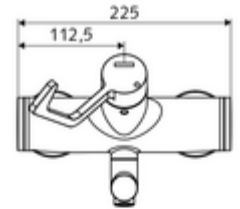

Article number: 01 656 06 99

Exposed wash basin tap VITUS VW-AH-M Mixed water

Manual open/cold/hot actuation with clinic arm lever.

Scope of delivery

- Open/cold/hot exposed wash basin tap
 - Open /cold/warm ceramic cartridge with hot water restrictor
 - 2 backflow preventers (EN 1717: EB-type)
 - Low aerosol aerator (laminar jet)
 - Ergonomic clinic arm lever 153 mm
 - Valve for carrying out manual thermal disinfection (in accordance with DVGW worksheet W 551)
 - Pivoting outlet (lockable)
- 2 S-connections and rosettes (depth-adjustable)

Technical data

- Flow: 7.5 - 9.0 l/min
- Flow pressure: 1.0 - 5.0 bar
- Max. operating temperature: 70 °C (80 °C for thermal disinfection)
- Connection: 2x DN 15 G 1/2 AG
- Material: Outlet Brass, conform to German drinking water regulations, Actuation Brass, Housing Brass, conform to German drinking water regulations
- Surface: Chrome
- Projection to centre of aerator: 210 mm
- Certificates: PA-IX 38239/IO, Belgaqua, WRAS applied
- Noise class: I
- Flow class: O

Delivery data

- Weight: 4,93 kg/Piece
- Packing unit: 1

Recommended associated articles

S-connecting with isolating valve	Article no: 23 775 00 99	
Wash basin outlet valve OPEN	Article no: 02 002 06 99	or
Wash basin outlet valve PUSH OPEN	Article no: 02 000 06 99	or