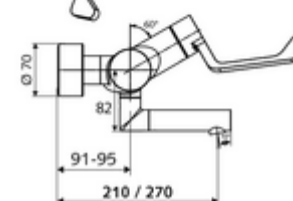

Article number: 01 656 06 99

Exposed wash basin tap VITUS VW-AH-M Mixed water

Manual open/cold/hot actuation with clinic arm lever.

Scope of delivery

- Open/cold/hot exposed wash basin tap
 - Open /cold/warm ceramic cartridge with hot water restrictor
 - 2 backflow preventers (EN 1717: EB-type)
 - Low aerosol aerator (laminar jet)
 - Ergonomic clinic arm lever 153 mm
 - Valve for carrying out manual thermal disinfection (in accordance with DVGW worksheet W 551)
 - Pivoting outlet (lockable)
- 2 S-connections and rosettes (depth-adjustable)

Technical data

- Flow: 7.5 - 9.0 l/min
- Flow pressure: 1.0 - 5.0 bar
- Max. operating temperature: 70 °C (80 °C for thermal disinfection)
- Connection: 2x DN 15 G 1/2 AG
- Material: Outlet Brass, conform to German drinking water regulations, Actuation Brass, Housing Brass, conform to German drinking water regulations
- Surface: Chrome
- Projection to centre of aerator: 210 mm
- Certificates: PA-IX 38239/IO, Belgaqua, WRAS applied
- Noise class: I
- Flow class: O

Delivery data

- Weight: 4,93 kg/Piece
- Packing unit: 1

Recommended associated articles

S-connecting with isolating valve	Article no: 23 775 00 99	
Wash basin outlet valve OPEN	Article no: 02 002 06 99	or
Wash basin outlet valve PUSH OPEN	Article no: 02 000 06 99	or