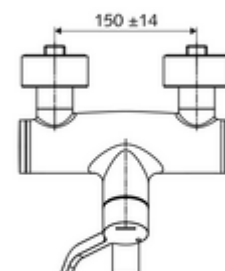

Article number: 01 656 06 99

Exposed wash basin tap VITUS VW-AH-M Mixed water

Manual open/cold/hot actuation with clinic arm lever.

Scope of delivery

- Open/cold/hot exposed wash basin tap
 - Open /cold/warm ceramic cartridge with hot water restrictor
 - 2 backflow preventers (EN 1717: EB-type)
 - Low aerosol aerator (laminar jet)
 - Ergonomic clinic arm lever 153 mm
 - Valve for carrying out manual thermal disinfection (in accordance with DVGW worksheet W 551)
 - Pivoting outlet (lockable)
- 2 S-connections and rosettes (depth-adjustable)

Technical data

- Flow: 7.5 - 9.0 l/min
- Flow pressure: 1.0 - 5.0 bar
- Max. operating temperature: 70 °C (80 °C for thermal disinfection)
- Connection: 2x DN 15 G 1/2 AG
- Material: Outlet Brass, conform to German drinking water regulations, Actuation Brass, Housing Brass, conform to German drinking water regulations
- Surface: Chrome
- Projection to centre of aerator: 210 mm
- Certificates: PA-IX 38239/IO, Belgaqua, WRAS applied
- Noise class: I
- Flow class: O

Delivery data

- Weight: 4,93 kg/Piece
- Packing unit: 1

Recommended associated articles

S-connecting with isolating valve	Article no: 23 775 00 99	
Wash basin outlet valve OPEN	Article no: 02 002 06 99	or
Wash basin outlet valve PUSH OPEN	Article no: 02 000 06 99	or