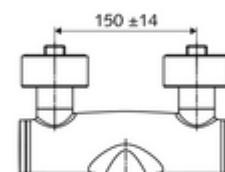

Article number: 01 656 06 99

Exposed wash basin tap VITUS VW-AH-M Mixed water

Manual open/cold/hot actuation with clinic arm lever.

Scope of delivery

- Open/cold/hot exposed wash basin tap
 - Open /cold/warm ceramic cartridge with hot water restrictor
 - 2 backflow preventers (EN 1717: EB-type)
 - Low aerosol aerator (laminar jet)
 - Ergonomic clinic arm lever 153 mm
 - Valve for carrying out manual thermal disinfection (in accordance with DVGW worksheet W 551)
 - Pivoting outlet (lockable)
- 2 S-connections and rosettes (depth-adjustable)

Technical data

- Flow: 7.5 - 9.0 l/min
- Flow pressure: 1.0 - 5.0 bar
- Max. operating temperature: 70 °C (80 °C for thermal disinfection)
- Connection: 2x DN 15 G 1/2 AG
- Material: Outlet Brass, conform to German drinking water regulations, Actuation Brass, Housing Brass, conform to German drinking water regulations
- Surface: Chrome
- Projection to centre of aerator: 210 mm
- Certificates: PA-IX 38239/IO, Belgaqua, WRAS applied
- Noise class: I
- Flow class: O

Delivery data

- Weight: 4,93 kg/Piece
- Packing unit: 1

Recommended associated articles

S-connecting with isolating valve	Article no: 23 775 00 99	
Wash basin outlet valve OPEN	Article no: 02 002 06 99	or
Wash basin outlet valve PUSH OPEN	Article no: 02 000 06 99	or