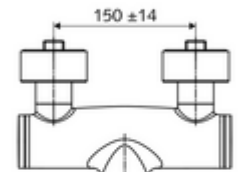

Article number: 01 656 06 99

Exposed wash basin tap VITUS VW-AH-M Mixed water

Manual open/cold/hot actuation with clinic arm lever.

Scope of delivery

- Open/cold/hot exposed wash basin tap
 - Open /cold/warm ceramic cartridge with hot water restrictor
 - 2 backflow preventers (EN 1717: EB-type)
 - Low aerosol aerator (laminar jet)
 - Ergonomic clinic arm lever 153 mm
 - Valve for carrying out manual thermal disinfection (in accordance with DVGW worksheet W 551)
 - Pivoting outlet (lockable)
- 2 S-connections and rosettes (depth-adjustable)

Technical data

- Flow: 7.5 - 9.0 l/min
- Flow pressure: 1.0 - 5.0 bar
- Max. operating temperature: 70 °C (80 °C for thermal disinfection)
- Connection: 2x DN 15 G 1/2 AG
- Material: Outlet Brass, conform to German drinking water regulations, Actuation Brass, Housing Brass, conform to German drinking water regulations
- Surface: Chrome
- Projection to centre of aerator: 210 mm
- Certificates: PA-IX 38239/IO, Belgaqua, WRAS applied
- Noise class: I
- Flow class: O

Delivery data

- Weight: 4,93 kg/Piece
- Packing unit: 1

Recommended associated articles

S-connecting with isolating valve	Article no: 23 775 00 99	
Wash basin outlet valve OPEN	Article no: 02 002 06 99	or
Wash basin outlet valve PUSH OPEN	Article no: 02 000 06 99	or