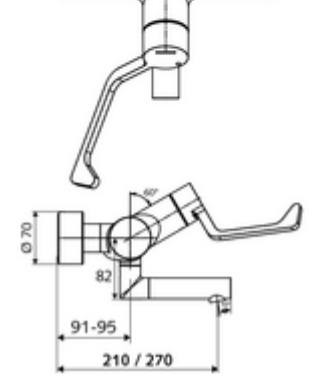

Article number: 01 656 06 99

Exposed wash basin tap VITUS VW-AH-M Mixed water

Manual open/cold/hot actuation with clinic arm lever.

Scope of delivery

- Open/cold/hot exposed wash basin tap
 - Open /cold/warm ceramic cartridge with hot water restrictor
 - 2 backflow preventers (EN 1717: EB-type)
 - Low aerosol aerator (laminar jet)
 - Ergonomic clinic arm lever 153 mm
 - Valve for carrying out manual thermal disinfection (in accordance with DVGW worksheet W 551)
 - Pivoting outlet (lockable)
- 2 S-connections and rosettes (depth-adjustable)

Technical data

- Flow: 7.5 - 9.0 l/min
- Flow pressure: 1.0 - 5.0 bar
- Max. operating temperature: 70 °C (80 °C for thermal disinfection)
- Connection: 2x DN 15 G 1/2 AG
- Material: Outlet Brass, conform to German drinking water regulations, Actuation Brass, Housing Brass, conform to German drinking water regulations
- Surface: Chrome
- Projection to centre of aerator: 210 mm
- Certificates: PA-IX 38239/IO, Belgaqua, WRAS applied
- Noise class: I
- Flow class: O

Delivery data

- Weight: 4,93 kg/Piece
- Packing unit: 1

Recommended associated articles

S-connecting with isolating valve	Article no: 23 775 00 99	
Wash basin outlet valve OPEN	Article no: 02 002 06 99	or
Wash basin outlet valve PUSH OPEN	Article no: 02 000 06 99	or