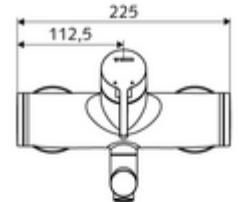

Article number: 01 653 06 99

Exposed wash basin tap VITUS VW-EH-M Mixed water

Manual single-lever actuation.

Scope of delivery

- Single-lever exposed wash basin tap
  - Operating handle made from brass
  - Valve for carrying out manual thermal disinfection (in accordance with DVGW worksheet W 551)
  - Single-lever mixing ceramic cartridge with hot water and flow restrictor
  - 2 backflow preventers (EN 1717: EB-type)
  - Pivoting outlet (lockable) with flow regulator
- 2 S-connections and rosettes (depth-adjustable)

Technical data

- Flow: max. 5 l/min pressure independent
- Flow pressure: 1.0 - 5.0 bar
- Max. Resting pressure: 8 bar
- Max. operating temperature: 70 °C (80 °C for thermal disinfection)
- Material: Outlet Brass, conform to German drinking water regulations; Housing Brass, conform to German drinking water regulations
- Surface: Chrome
- Projection to centre of aerator: 210 mm
- Connection: 2x DN 15 G 1/2 AG
- Certificates: PA-IX 38238/IO, Belgaqua
- Noise class: I
- Flow class: O

Delivery data

- Weight: 4,79 kg/Piece
- Packing unit: 1

Recommended associated articles

S-connecting with isolating valve	Article no: 23 775 00 99	
Wash basin outlet valve OPEN	Article no: 02 002 06 99	or
Wash basin outlet valve PUSH OPEN	Article no: 02 000 06 99	or