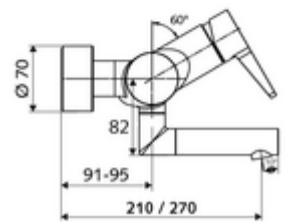

Article number: 01 653 06 99

Exposed wash basin tap VITUS VW-EH-M Mixed water

Manual single-lever actuation.

Scope of delivery

- Single-lever exposed wash basin tap
  - Operating handle made from brass
  - Valve for carrying out manual thermal disinfection (in accordance with DVGW worksheet W 551)
  - Single-lever mixing ceramic cartridge with hot water and flow restrictor
  - 2 backflow preventers (EN 1717: EB-type)
  - Pivoting outlet (lockable) with flow regulator
- 2 S-connections and rosettes (depth-adjustable)

Technical data

- Flow: max. 5 l/min pressure independent
- Flow pressure: 1.0 - 5.0 bar
- Max. Resting pressure: 8 bar
- Max. operating temperature: 70 °C (80 °C for thermal disinfection)
- Material: Outlet Brass, conform to German drinking water regulations; Housing Brass, conform to German drinking water regulations
- Surface: Chrome
- Projection to centre of aerator: 210 mm
- Connection: 2x DN 15 G 1/2 AG
- Certificates: PA-IX 38238/IO, Belgaqua
- Noise class: I
- Flow class: O

Delivery data

- Weight: 4,79 kg/Piece
- Packing unit: 1

Recommended associated articles

S-connecting with isolating valve	Article no: 23 775 00 99	
Wash basin outlet valve OPEN	Article no: 02 002 06 99	or
Wash basin outlet valve PUSH OPEN	Article no: 02 000 06 99	or