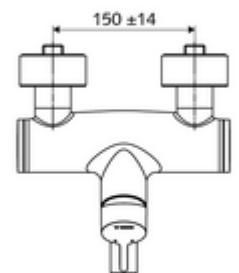

Article number: 01 653 06 99

Exposed wash basin tap VITUS VW-EH-M Mixed water

Manual single-lever actuation.

Scope of delivery

- Single-lever exposed wash basin tap
  - Operating handle made from brass
  - Valve for carrying out manual thermal disinfection (in accordance with DVGW worksheet W 551)
  - Single-lever mixing ceramic cartridge with hot water and flow restrictor
  - 2 backflow preventers (EN 1717: EB-type)
  - Pivoting outlet (lockable) with flow regulator
- 2 S-connections and rosettes (depth-adjustable)

Technical data

- Flow: max. 5 l/min pressure independent
- Flow pressure: 1.0 - 5.0 bar
- Max. Resting pressure: 8 bar
- Max. operating temperature: 70 °C (80 °C for thermal disinfection)
- Material: Outlet Brass, conform to German drinking water regulations; Housing Brass, conform to German drinking water regulations
- Surface: Chrome
- Projection to centre of aerator: 210 mm
- Connection: 2x DN 15 G 1/2 AG
- Certificates: PA-IX 38238/IO, Belgaqua
- Noise class: I
- Flow class: O

Delivery data

- Weight: 4,79 kg/Piece
- Packing unit: 1

Recommended associated articles

S-connecting with isolating valve	Article no: 23 775 00 99	
Wash basin outlet valve OPEN	Article no: 02 002 06 99	or
Wash basin outlet valve PUSH OPEN	Article no: 02 000 06 99	or