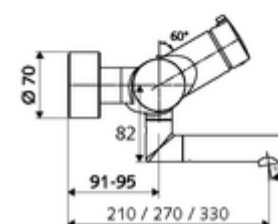

Article number: 01 652 06 99

Exposed wash basin tap VITUS VW- open/close-T Mixed water, ThermoProtect thermostat

Manual open/closed actuation.

Scope of delivery

- Open/closed exposed wash basin tap
  - Operating button open/close
  - ThermoProtect thermostat, conform to EN 1111, unlockable/lockable temperature lock at 38 °C, anti-scalding protection if cold water supply fails
  - Valve for carrying out manual thermal disinfection (in accordance with DVGW worksheet W 551)
  - Open/closed ceramic cartridge
  - 2 backflow preventers (EN 1717: EB-type)
  - Pivoting outlet (lockable) with flow regulator
- 2 S-connections and rosettes (depth-adjustable)

Technical data

- Flow: max. 5 l/min pressure independent
- Flow pressure: 1.0 - 5.0 bar
- Max. operating temperature: 70 °C (80 °C for thermal disinfection)
- Material: Outlet Brass, conform to German drinking water regulations; Housing Brass, conform to German drinking water regulations
- Surface: Chrome
- Projection to centre of aerator: 210 mm
- Connection: 2x DN 15 G 1/2 AG
- Certificates: PA-IX 38236/IO, Belgaqua
- Noise class: I
- Flow class: O

Delivery data

- Weight: 5,05 kg/Piece
- Packing unit: 1

Recommended associated articles

S-connecting with isolating valve

Article no: 23 775 00 99

Hint

- Discontinued article, as long as stocks last