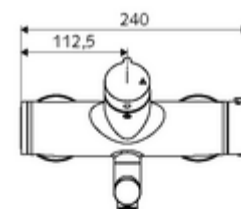

Technical data

- S_Durchfluss: max. 5 l/min pressure independent
- Flow pressure: 1.0 - 5.0 bar
- Max. operating temperature: 70 °C (80 °C for thermal disinfection)
- Connection: 2x DN 15 G 1/2 AG
- Material: Outlet Brass, conform to German drinking water regulations, Housing Brass, conform to German drinking water regulations
- Surface: Chrome
- Projection to centre of aerator: 210 mm
- Certificates: PA-IX 38236/IO, Belgaqua
- Noise class: I
- Flow class: O

Delivery data

- Weight: 5,05 kg/Piece
- Packing unit: 1

Recommended associated articles

S-connecting with isolating valve

Article no: 23 775 00 99

Hint

- Discontinued article, as long as stocks last