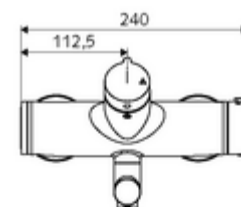

Technical data

- Flow: max. 5 l/min pressure independent
- Flow pressure: 1.0 - 5.0 bar
- Max. operating temperature: 70 °C (80 °C for thermal disinfection)
- Material: Outlet Brass, conform to German drinking water regulations; Housing Brass, conform to German drinking water regulations
- Surface: Chrome
- Projection to centre of aerator: 210 mm
- Connection: 2x DN 15 G 1/2 AG
- Certificates: PA-IX 38236/IO, Belgaqua
- Noise class: I
- Flow class: O

Delivery data

- Weight: 5,05 kg/Piece
- Packing unit: 1

Recommended associated articles

S-connecting with isolating valve

Article no: 23 775 00 99

Hint

- Discontinued article, as long as stocks last