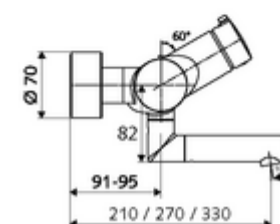

Article number: 01 652 06 99

Exposed wash basin tap VITUS VW- open/close-T Mixed water, ThermoProtect thermostat

Manual open/closed actuation.

Scope of delivery

- Open/closed exposed wash basin tap
  - ThermoProtect thermostat, conform to EN 1111, unlockable/lockable temperature lock at 38 °C, anti-scalding protection if cold water supply fails
  - 2 backflow preventers (EN 1717: EB-type)
  - Operating button open/close
  - Valve for carrying out manual thermal disinfection (in accordance with DVGW worksheet W 551)
  - Open/closed ceramic cartridge
  - Pivoting outlet (lockable) with aerator
- 2 S-connections and rosettes (depth-adjustable)

Technical data

- S_Durchfluss: max. 5 l/min pressure independent
- Flow pressure: 1.0 - 5.0 bar
- Max. operating temperature: 70 °C (80 °C for thermal disinfection)
- Connection: 2x DN 15 G 1/2 AG
- Material: Outlet Brass, conform to German drinking water regulations, Housing Brass, conform to German drinking water regulations
- Surface: Chrome
- Projection to centre of aerator: 210 mm
- Certificates: PA-IX 38236/IO, Belgaqua
- Noise class: I
- Flow class: O

Delivery data

- Weight: 5,05 kg/Piece
- Packing unit: 1

Recommended associated articles

S-connecting with isolating valve

Article no: 23 775 00 99

Hint

- Discontinued article, as long as stocks last