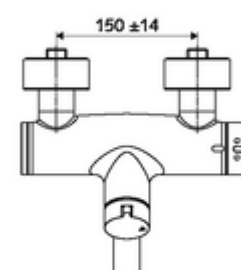

Article number: 01 652 06 99

Exposed wash basin tap VITUS VW- open/close-T Mixed water, ThermoProtect thermostat

Manual open/closed actuation.

Scope of delivery

- Open/closed exposed wash basin tap
 - Operating button open/close
 - ThermoProtect thermostat, conform to EN 1111, unlockable/lockable temperature lock at 38 °C, anti-scalding protection if cold water supply fails
 - Valve for carrying out manual thermal disinfection (in accordance with DVGW worksheet W 551)
 - Open/closed ceramic cartridge
 - 2 backflow preventers (EN 1717: EB-type)
 - Pivoting outlet (lockable) with flow regulator
- 2 S-connections and rosettes (depth-adjustable)

Technical data

- Flow: max. 5 l/min pressure independent
- Flow pressure: 1.0 - 5.0 bar
- Max. operating temperature: 70 °C (80 °C for thermal disinfection)
- Material: Outlet Brass, conform to German drinking water regulations; Housing Brass, conform to German drinking water regulations
- Surface: Chrome
- Projection to centre of aerator: 210 mm
- Connection: 2x DN 15 G 1/2 AG
- Certificates: PA-IX 38236/IO, Belgaqua
- Noise class: I
- Flow class: O

Delivery data

- Weight: 5,05 kg/Piece
- Packing unit: 1

Recommended associated articles

S-connecting with isolating valve

Article no: 23 775 00 99

Hint

- Discontinued article, as long as stocks last