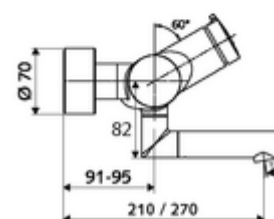

Article number: 01 651 06 99

Exposed wash basin tap VITUS VW-SC-M Mixed water

Manual actuation with automatic closing. Easy flow time adjustment.

Scope of delivery

- Self-closing exposed wash basin tap
 - SC-M self-closing button
 - Valve for carrying out manual thermal disinfection (in accordance with DVGW worksheet W 551)
 - Self-closing cartridge SC II with hot water restrictor
 - 2 backflow preventers (EN 1717: EB-type)
 - Pivoting outlet (lockable) with flow regulator
- 2 S-connections and rosettes (depth-adjustable)

Technical data

- Running time: 2 - 15 s (7 s)
- Flow: max. 5 l/min pressure independent
- Flow pressure: 1.0 - 5.0 bar
- Max. operating temperature: 70 °C (80 °C for thermal disinfection)
- Material: Outlet Brass, conform to German drinking water regulations; Housing Brass, conform to German drinking water regulations
- Surface: Chrome
- Projection to centre of aerator: 210 mm
- Connection: 2x DN 15 G 1/2 AG
- Certificates: PA-IX 38237/IO, Belgaqua
- Noise class: I
- Flow class: O

Delivery data

- Weight: 4,59 kg/Piece
- Packing unit: 1

Recommended associated articles

S-connecting with isolating valve	Article no: 23 775 00 99	
Wash basin outlet valve OPEN	Article no: 02 002 06 99	or
Wash basin outlet valve PUSH OPEN	Article no: 02 000 06 99	or