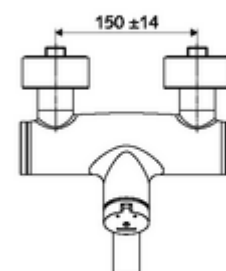

Article number: 01 651 06 99

Exposed wash basin tap VITUS VW-SC-M Mixed water

Manual actuation with automatic closing. Easy flow time adjustment.

Scope of delivery

- Self-closing exposed wash basin tap
 - SC-M self-closing button
 - Valve for carrying out manual thermal disinfection (in accordance with DVGW worksheet W 551)
 - Self-closing cartridge SC II with hot water restrictor
 - 2 backflow preventers (EN 1717: EB-type)
 - Pivoting outlet (lockable) with flow regulator
- 2 S-connections and rosettes (depth-adjustable)

Technical data

- Running time: 2 - 15 s (7 s)
- Flow: max. 5 l/min pressure independent
- Flow pressure: 1.0 - 5.0 bar
- Max. operating temperature: 70 °C (80 °C for thermal disinfection)
- Material: Outlet Brass, conform to German drinking water regulations; Housing Brass, conform to German drinking water regulations
- Surface: Chrome
- Projection to centre of aerator: 210 mm
- Connection: 2x DN 15 G 1/2 AG
- Certificates: PA-IX 38237/IO, Belgaqua
- Noise class: I
- Flow class: O

Delivery data

- Weight: 4,59 kg/Piece
- Packing unit: 1

Recommended associated articles

S-connecting with isolating valve	Article no: 23 775 00 99	
Wash basin outlet valve OPEN	Article no: 02 002 06 99	or
Wash basin outlet valve PUSH OPEN	Article no: 02 000 06 99	or