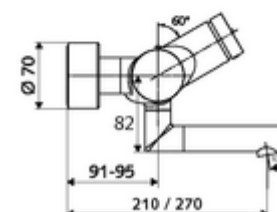

Article number: 01 650 06 99

Exposed wash basin tap VITUS VW-SC-T Mixed water, ThermoProtect thermostat

Manual actuation with automatic closing. Easy flow time adjustment.

Scope of delivery

- Self-closing exposed wash basin tap
 - ThermoProtect thermostat, conform to EN 1111, unlockable/lockable temperature lock at 38 °C, anti-scalding protection if cold water supply fails
 - SC self-closing button
 - 2 backflow preventers (EN 1717: EB-type)
 - Valve for carrying out manual thermal disinfection (in accordance with DVGW worksheet W 551)
 - Self-closing cartridge SC II
 - Pivoting outlet (lockable) with aerator
- 2 S-connections and rosettes (depth-adjustable)

Technical data

- Running time: 2 - 15 s adjustable (7 s)
- S_Durchfluss: max. 5 l/min pressure independent
- Flow pressure: 1.0 - 5.0 bar
- Max. operating temperature: 70 °C (80 °C for thermal disinfection)
- Connection: 2x DN 15 G 1/2 AG
- Material: Outlet Brass, conform to German drinking water regulations, Housing Brass, conform to German drinking water regulations
- Surface: Chrome
- Projection to centre of aerator: 210 mm
- Certificates: PA-IX 38234/IO, Belgaqua
- Noise class: I
- Flow class: O

Delivery data

- Weight: 4,91 kg/Piece
- Packing unit: 1

Recommended associated articles

S-connecting with isolating valve	Article no: 23 775 00 99	
Wash basin outlet valve OPEN	Article no: 02 002 06 99	or
Wash basin outlet valve PUSH OPEN	Article no: 02 000 06 99	or