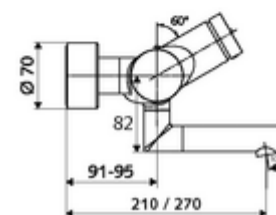

Article number: 01 650 06 99

Exposed wash basin tap VITUS VW-SC-T Mixed water, ThermoProtect thermostat

Manual actuation with automatic closing. Easy flow time adjustment.

Scope of delivery

- Self-closing exposed wash basin tap
 - SC self-closing button
 - ThermoProtect thermostat, conform to EN 1111, unlockable/lockable temperature lock at 38 °C, anti-scalding protection if cold water supply fails
 - Valve for carrying out manual thermal disinfection (in accordance with DVGW worksheet W 551)
 - Self-closing cartridge SC II
 - 2 backflow preventers (EN 1717: EB-type)
 - Pivoting outlet (lockable) with flow regulator
- 2 S-connections and rosettes (depth-adjustable)

Technical data

- Running time: 2 - 15 s (7 s)
- Flow: max. 5 l/min pressure independent
- Flow pressure: 1.0 - 5.0 bar
- Max. operating temperature: 70 °C (80 °C for thermal disinfection)
- Material: Outlet Brass, conform to German drinking water regulations; Housing Brass, conform to German drinking water regulations
- Surface: Chrome
- Projection to centre of aerator: 210 mm
- Connection: 2x DN 15 G 1/2 AG
- Certificates: PA-IX 38234/IO, Belgaqua
- Noise class: I
- Flow class: O

Delivery data

- Weight: 4,91 kg/Piece
- Packing unit: 1

Recommended associated articles

S-connecting with isolating valve	Article no: 23 775 00 99	
Wash basin outlet valve OPEN	Article no: 02 002 06 99	or
Wash basin outlet valve PUSH OPEN	Article no: 02 000 06 99	or