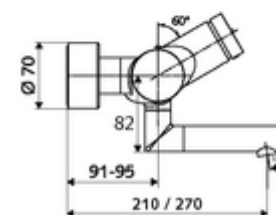

Article number: 01 650 06 99

Exposed wash basin tap VITUS VW-SC-T Mixed water, ThermoProtect thermostat

Manual actuation with automatic closing. Easy flow time adjustment.

Scope of delivery

- Self-closing exposed wash basin tap
 - ThermoProtect thermostat, conform to EN 1111, unlockable/lockable temperature lock at 38 °C, anti-scalding protection if cold water supply fails
 - SC self-closing button
 - 2 backflow preventers (EN 1717: EB-type)
 - Valve for carrying out manual thermal disinfection (in accordance with DVGW worksheet W 551)
 - Self-closing cartridge SC II
 - Pivoting outlet (lockable) with aerator
- 2 S-connections and rosettes (depth-adjustable)

Technical data

- Running time: 2 - 15 s adjustable (7 s)
- S_Durchfluss: max. 5 l/min pressure independent
- Flow pressure: 1.0 - 5.0 bar
- Max. operating temperature: 70 °C (80 °C for thermal disinfection)
- Connection: 2x DN 15 G 1/2 AG
- Material: Outlet Brass, conform to German drinking water regulations, Housing Brass, conform to German drinking water regulations
- Surface: Chrome
- Projection to centre of aerator: 210 mm
- Certificates: PA-IX 38234/IO, Belgaqua
- Noise class: I
- Flow class: O

Delivery data

- Weight: 4,91 kg/Piece
- Packing unit: 1

Recommended associated articles

S-connecting with isolating valve	Article no: 23 775 00 99	
Wash basin outlet valve OPEN	Article no: 02 002 06 99	or
Wash basin outlet valve PUSH OPEN	Article no: 02 000 06 99	or