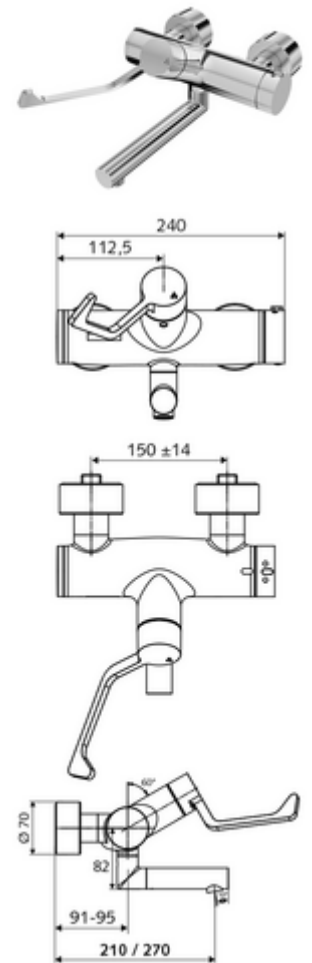

Article number: 01 637 06 99

Exposed wash basin tap VITUS VW-AH-T Mixed water, ThermoProtect thermostat

Manual open/closed actuation with clinic arm lever.

Scope of delivery

- Open/closed exposed wash basin tap
 - Ergonomic clinic arm lever 153 mm
 - ThermoProtect thermostat, conform to EN 1111, unlockable/lockable temperature lock at 38 °C, anti-scalding protection if cold water supply fails
 - Open/closed ceramic cartridge
 - 2 backflow preventers (EN 1717: EB-type)
 - Pivoting outlet (lockable) with Care flow regulator
- 2 S-connections and rosettes (depth-adjustable)

Technical data

- Flow: 7.5 - 9.0 l/min
- Flow pressure: 1.0 - 5.0 bar
- Max. operating temperature: 70 °C (80 °C for thermal disinfection)
- Material: Outlet Brass, conform to German drinking water regulations; Actuation Brass; Housing Brass, conform to German drinking water regulations
- Surface: Chrome
- Projection to centre of aerator: 270 mm
- Connection: 2x DN 15 G 1/2 AG
- Certificates: PA-IX 38236/IO, Belgaqua
- Noise class: I
- Flow class: O

Delivery data

- Weight: 5,25 kg/Piece
- Packing unit: 1

Recommended associated articles

S-connecting with isolating valve	Article no: 23 775 00 99	
Wash basin outlet valve OPEN	Article no: 02 002 06 99	or
Wash basin outlet valve PUSH OPEN	Article no: 02 000 06 99	or