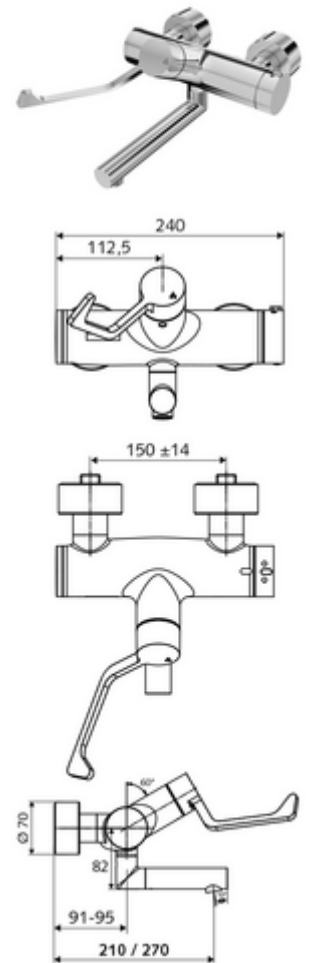

Article number: 01 637 06 99

Exposed wash basin tap VITUS VW-AH-T Mixed water, ThermoProtect thermostat

Manual open/closed actuation with clinic arm lever.

Scope of delivery

- Open/closed exposed wash basin tap
 - ThermoProtect thermostat, conform to EN 1111, unlockable/lockable temperature lock at 38 °C, anti-scalding protection if cold water supply fails
 - 2 backflow preventers (EN 1717: EB-type)
 - Low aerosol aerator (laminar jet)
 - Ergonomic clinic arm lever 153 mm
 - Open/closed ceramic cartridge
 - Pivoting outlet (lockable)
- 2 S-connections and rosettes (depth-adjustable)

Technical data

- Flow: 7.5 - 9.0 l/min
- Flow pressure: 1.0 - 5.0 bar
- Max. operating temperature: 70 °C (80 °C for thermal disinfection)
- Connection: 2x DN 15 G 1/2 AG
- Material: Outlet Brass, conform to German drinking water regulations, Actuation Brass, Housing Brass, conform to German drinking water regulations
- Surface: Chrome
- Projection to centre of aerator: 270 mm
- Certificates: PA-IX 38236/IO, Belgaqua
- Noise class: I
- Flow class: O

Delivery data

- Weight: 5,25 kg/Piece
- Packing unit: 1

Recommended associated articles

S-connecting with isolating valve	Article no: 23 775 00 99	
Wash basin outlet valve OPEN	Article no: 02 002 06 99	or
Wash basin outlet valve PUSH OPEN	Article no: 02 000 06 99	or