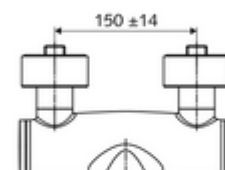

Article number: 01 636 06 99

Exposed wash basin tap VITUS VW-AH-M Mixed water

Manual open/cold/hot actuation with clinic arm lever.

Scope of delivery

- Open/cold/hot exposed wash basin tap
 - Open /cold/warm ceramic cartridge with hot water restrictor
 - 2 backflow preventers (EN 1717: EB-type)
 - Low aerosol aerator (laminar jet)
 - Ergonomic clinic arm lever 153 mm
 - Pivoting outlet (lockable)
- 2 S-connections and rosettes (depth-adjustable)

Technical data

- Flow: 7.5 - 9.0 l/min
- Flow pressure: 1.0 - 5.0 bar
- Max. operating temperature: 70 °C (80 °C for thermal disinfection)
- Connection: 2x DN 15 G 1/2 AG
- Material: Outlet Brass, conform to German drinking water regulations, Actuation Brass, Housing Brass, conform to German drinking water regulations
- Surface: Chrome
- Projection to centre of aerator: 270 mm
- Certificates: PA-IX 38239/IO, Belgaqua
- Noise class: I
- Flow class: O

Delivery data

- Weight: 5,06 kg/Piece
- Packing unit: 1

Recommended associated articles

S-connecting with isolating valve	Article no: 23 775 00 99	
Wash basin outlet valve OPEN	Article no: 02 002 06 99	or
Wash basin outlet valve PUSH OPEN	Article no: 02 000 06 99	or