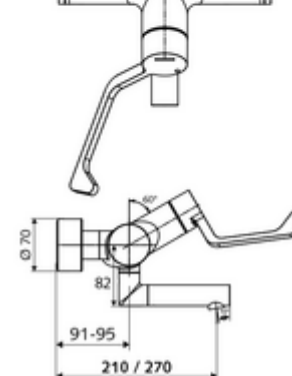

Article number: 01 636 06 99

Exposed wash basin tap VITUS VW-AH-M Mixed water

Manual open/cold/hot actuation with clinic arm lever.

Scope of delivery

- Open/cold/hot exposed wash basin tap
 - Open /cold/warm ceramic cartridge with hot water restrictor
 - 2 backflow preventers (EN 1717: EB-type)
 - Low aerosol aerator (laminar jet)
 - Ergonomic clinic arm lever 153 mm
 - Pivoting outlet (lockable)
- 2 S-connections and rosettes (depth-adjustable)

Technical data

- Flow: 7.5 - 9.0 l/min
- Flow pressure: 1.0 - 5.0 bar
- Max. operating temperature: 70 °C (80 °C for thermal disinfection)
- Connection: 2x DN 15 G 1/2 AG
- Material: Outlet Brass, conform to German drinking water regulations, Actuation Brass, Housing Brass, conform to German drinking water regulations
- Surface: Chrome
- Projection to centre of aerator: 270 mm
- Certificates: PA-IX 38239/IO, Belgaqua
- Noise class: I
- Flow class: O

Delivery data

- Weight: 5,06 kg/Piece
- Packing unit: 1

Recommended associated articles

S-connecting with isolating valve	Article no: 23 775 00 99	
Wash basin outlet valve OPEN	Article no: 02 002 06 99	or
Wash basin outlet valve PUSH OPEN	Article no: 02 000 06 99	or