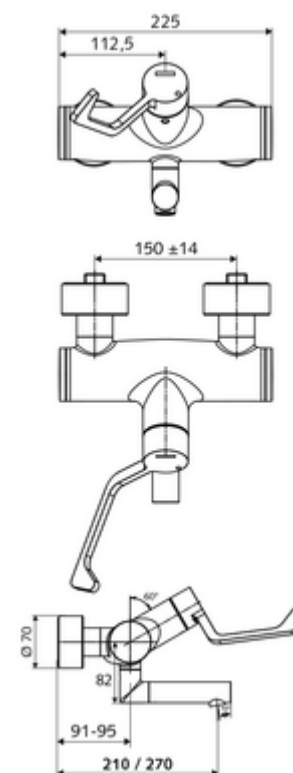

Article number: 01 636 06 99

Exposed wash basin tap VITUS VW-AH-M Mixed water

Manual open/cold/hot actuation with clinic arm lever.

Scope of delivery

- Open/cold/hot exposed wash basin tap
 - Open /cold/warm ceramic cartridge with hot water restrictor
 - 2 backflow preventers (EN 1717: EB-type)
 - Low aerosol aerator (laminar jet)
 - Ergonomic clinic arm lever 153 mm
 - Pivoting outlet (lockable)
- 2 S-connections and rosettes (depth-adjustable)

Technical data

- Flow: 7.5 - 9.0 l/min
- Flow pressure: 1.0 - 5.0 bar
- Max. operating temperature: 70 °C (80 °C for thermal disinfection)
- Connection: 2x DN 15 G 1/2 AG
- Material: Outlet Brass, conform to German drinking water regulations, Actuation Brass, Housing Brass, conform to German drinking water regulations
- Surface: Chrome
- Projection to centre of aerator: 270 mm
- Certificates: PA-IX 38239/IO, Belgaqua
- Noise class: I
- Flow class: O

Delivery data

- Weight: 5,06 kg/Piece
- Packing unit: 1

Recommended associated articles

S-connecting with isolating valve	Article no: 23 775 00 99	
Wash basin outlet valve OPEN	Article no: 02 002 06 99	or
Wash basin outlet valve PUSH OPEN	Article no: 02 000 06 99	or