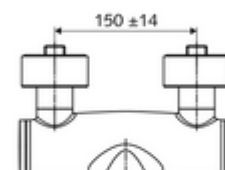

Article number: 01 636 06 99

Exposed wash basin tap VITUS VW-AH-M Mixed water

Manual open/cold/hot actuation with clinic arm lever.

Scope of delivery

- Open/cold/hot exposed wash basin tap
  - Open /cold/warm ceramic cartridge with hot water restrictor
  - 2 backflow preventers (EN 1717: EB-type)
  - Low aerosol aerator (laminar jet)
  - Ergonomic clinic arm lever 153 mm
  - Pivoting outlet (lockable)
- 2 S-connections and rosettes (depth-adjustable)

Technical data

- Flow: 7.5 - 9.0 l/min
- Flow pressure: 1.0 - 5.0 bar
- Max. operating temperature: 70 °C (80 °C for thermal disinfection)
- Connection: 2x DN 15 G 1/2 AG
- Material: Outlet Brass, conform to German drinking water regulations, Actuation Brass, Housing Brass, conform to German drinking water regulations
- Surface: Chrome
- Projection to centre of aerator: 270 mm
- Certificates: PA-IX 38239/IO, Belgaqua
- Noise class: I
- Flow class: O

Delivery data

- Weight: 5,06 kg/Piece
- Packing unit: 1

Recommended associated articles

S-connecting with isolating valve	Article no: 23 775 00 99	
Wash basin outlet valve OPEN	Article no: 02 002 06 99	or
Wash basin outlet valve PUSH OPEN	Article no: 02 000 06 99	or