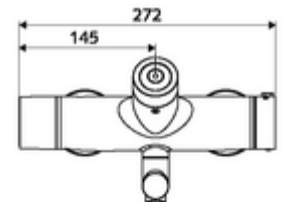

Article number: 01 634 06 99

Exposed wash basin tap VITUS VW-C-T Mixed water, ThermoProtect thermostat

Triggering via CVD-Touch electronics with automatic closing. Battery operation. Suitable for networking with the SCHELL SWS water management system. Configurable via SCHELL Single Control SSC.

Scope of delivery

- Electronic self-closing exposed wash basin tap
  - ThermoProtect thermostat, conform to EN 1111, unlockable/lockable temperature lock at 38 °C, anti-scalding protection if cold water supply fails
  - 6 V solenoid valve with pre-filter
  - CVD-Touch electronics, programmable, IP65 protection against low-pressure water jets
  - 2 backflow preventers (EN 1717: EB-type)
  - Pivoting outlet (lockable) with aerator
  - 6 V battery compartment (integrated)
- 2 S-connections and rosettes (depth-adjustable)

Technical data

- Setting options via SWS SSC
  - Actuation force (soft/medium/hard)
  - Manual programming (off/on)
  - Max. flow time (1-950 s)
  - Stagnation flush (off/1-1000 s, every 1-250 h after last flush/every 1-250 h)
  - Actuation timeout (off/1-255 s, timeout 1-2000 min)
- Setting options via manual programming
  - Max. flow time (4-120 s, 10 program stages)
  - Stagnation flush (off/20 s, every 24 h)
- S_Durchfluss: max. 5 l/min pressure independent
- Flow pressure: 1.0 - 5.0 bar
- Max. Resting pressure: 8 bar
- Max. operating temperature: 70 °C (80 °C for thermal disinfection)
- Connection: 2x DN 15 G 1/2 AG
- Material: Outlet Brass, conform to German drinking water regulations, Housing Brass, conform to German drinking water regulations
- Surface: Chrome
- Projection to centre of aerator: 270 mm
- Certificates: PA-IX 28575/IO, Belgaqua
- Noise class: I
- Flow class: O

Delivery data

- Weight: 5,20 kg/Piece
- Packing unit: 1

Recommended associated articles

S-connecting with isolating valve

Article no: 23 775 00 99

Wash basin outlet valve OPEN

Article no: 02 002 06 99 or

Wash basin outlet valve PUSH OPEN

Article no: 02 000 06 99 or

For parametrisation with Single Control SSC