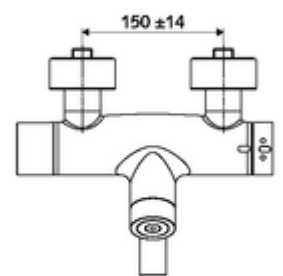

Scope of delivery

- Electronic self-closing exposed wash basin tap
 - ThermoProtect thermostat, conform to EN 1111, unlockable/lockable temperature lock at 38 °C, anti-scalding protection if cold water supply fails
 - 6 V solenoid valve with pre-filter
 - CVD-Touch electronics, programmable, IP65 protection against low-pressure water jets
 - 2 backflow preventers (EN 1717: EB-type)
 - Pivoting outlet (lockable) with aerator
 - 6 V battery compartment (integrated)
- 2 S-connections and rosettes (depth-adjustable)

Delivery data

- Weight: 5,20 kg/Piece
- Packing unit: 1

Recommended associated articles

S-connecting with isolating valve

Article no: 23 775 00 99

Wash basin outlet valve OPEN

Article no: 02 002 06 99 or

Wash basin outlet valve PUSH OPEN