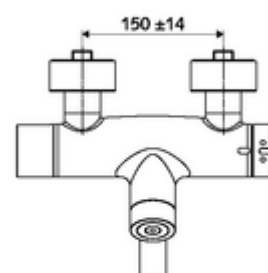

Scope of delivery

- Electronic self-closing exposed wash basin tap
 - ThermoProtect thermostat, conform to EN 1111, unlockable/lockable temperature lock at 38 °C, anti-scalding protection if cold water supply fails
 - 6 V solenoid valve with pre-filter
 - CVD-Touch electronics, programmable, IP65 protection against low-pressure water jets
 - 2 backflow preventers (EN 1717: EB-type)
 - Pivoting outlet (lockable) with aerator
 - 6 V battery compartment (integrated)
- 2 S-connections and rosettes (depth-adjustable)

Delivery data

- Weight: 5,20 kg/Piece
- Packing unit: 1

Recommended associated articles

S-connecting with isolating valve

Article no: 23 775 00 99

Wash basin outlet valve OPEN

Article no: 02 002 06 99 or

Wash basin outlet valve PUSH OPEN