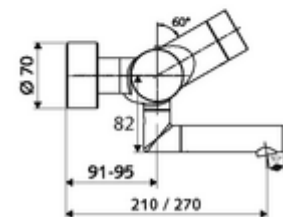

Scope of delivery

- Electronic self-closing exposed wash basin tap
 - ThermoProtect thermostat, conform to EN 1111, unlockable/lockable temperature lock at 38 °C, anti-scalding protection if cold water supply fails
 - 6 V solenoid valve with pre-filter
 - CVD-Touch electronics, programmable, IP65 protection against low-pressure water jets
 - 2 backflow preventers (EN 1717: EB-type)
 - Pivoting outlet (lockable) with aerator
 - 6 V battery compartment (integrated)
- 2 S-connections and rosettes (depth-adjustable)