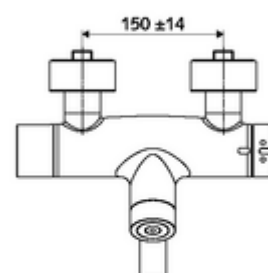

Scope of delivery

- Electronic self-closing exposed wash basin tap
 - ThermoProtect thermostat, conform to EN 1111, unlockable/lockable temperature lock at 38 °C, anti-scalding protection if cold water supply fails
 - CVD-Touch electronics, programmable, IP65 protection against low-pressure water jets
 - 6 V solenoid valve with pre-filter
 - 2 backflow preventers (EN 1717: EB-type)
 - Pivoting outlet (lockable) with flow regulator
 - 6 V battery compartment (integrated)
- 2 S-connections and rosettes (depth-adjustable)

Delivery data

- Weight: 5,20 kg/Piece
- Packing unit: 1

Recommended associated articles

S-connecting with isolating valve

Article no: 23 775 00 99

Wash basin outlet valve OPEN

Article no: 02 002 06 99 or

Wash basin outlet valve PUSH OPEN