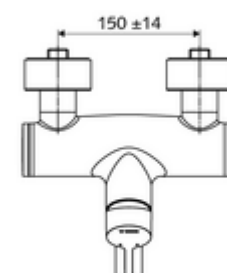

Article number: 01 633 06 99

Exposed wash basin tap VITUS VW-EH-M Mixed water

Manual single-lever actuation.

Scope of delivery

- Single-lever exposed wash basin tap
  - Operating handle made from brass
  - Single-lever mixing ceramic cartridge with hot water and flow restrictor
  - 2 backflow preventers (EN 1717: EB-type)
  - Pivoting outlet (lockable) with flow regulator
- 2 S-connections and rosettes (depth-adjustable)

Technical data

- Flow: max. 5 l/min pressure independent
- Flow pressure: 1.0 - 5.0 bar
- Max. Resting pressure: 8 bar
- Max. operating temperature: 70 °C (80 °C for thermal disinfection)
- Material: Outlet Brass, conform to German drinking water regulations; Housing Brass, conform to German drinking water regulations
- Surface: Chrome
- Projection to centre of aerator: 270 mm
- Connection: 2x DN 15 G 1/2 AG
- Certificates: PA-IX 38238/IO, Belgaqua
- Noise class: I
- Flow class: O

Delivery data

- Weight: 4,95 kg/Piece
- Packing unit: 1

Recommended associated articles

S-connecting with isolating valve	Article no: 23 775 00 99	
Wash basin outlet valve OPEN	Article no: 02 002 06 99	or
Wash basin outlet valve PUSH OPEN	Article no: 02 000 06 99	or