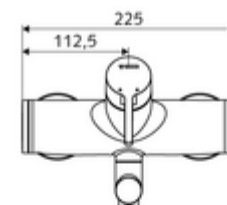

Article number: 01 633 06 99

Exposed wash basin tap VITUS VW-EH-M Mixed water

Manual single-lever actuation.

Scope of delivery

- Single-lever exposed wash basin tap
  - Operating handle made from brass
  - Single-lever mixing ceramic cartridge with hot water and flow restrictor
  - 2 backflow preventers (EN 1717: EB-type)
  - Pivoting outlet (lockable) with flow regulator
- 2 S-connections and rosettes (depth-adjustable)

Technical data

- Flow: max. 5 l/min pressure independent
- Flow pressure: 1.0 - 5.0 bar
- Max. Resting pressure: 8 bar
- Max. operating temperature: 70 °C (80 °C for thermal disinfection)
- Material: Outlet Brass, conform to German drinking water regulations; Housing Brass, conform to German drinking water regulations
- Surface: Chrome
- Projection to centre of aerator: 270 mm
- Connection: 2x DN 15 G 1/2 AG
- Certificates: PA-IX 38238/IO, Belgaqua
- Noise class: I
- Flow class: O

Delivery data

- Weight: 4,95 kg/Piece
- Packing unit: 1

Recommended associated articles

S-connecting with isolating valve	Article no: 23 775 00 99	
Wash basin outlet valve OPEN	Article no: 02 002 06 99	or
Wash basin outlet valve PUSH OPEN	Article no: 02 000 06 99	or