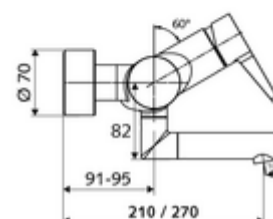

Article number: 01 633 06 99

Exposed wash basin tap VITUS VW-EH-M Mixed water

Manual single-lever actuation.

Scope of delivery

- Single-lever exposed wash basin tap
 - Operating handle made from brass
 - 2 backflow preventers (EN 1717: EB-type)
 - Single-lever mixing ceramic cartridge with hot water and flow restrictor
 - Pivoting outlet (lockable) with aerator
- 2 S-connections and rosettes (depth-adjustable)

Technical data

- S_Durchfluss: max. 5 l/min pressure independent
- Flow pressure: 1.0 - 5.0 bar
- Max. Resting pressure: 8 bar
- Max. operating temperature: 70 °C (80 °C for thermal disinfection)
- Connection: 2x DN 15 G 1/2 AG
- Material: Outlet Brass, conform to German drinking water regulations, Housing Brass, conform to German drinking water regulations
- Surface: Chrome
- Projection to centre of aerator: 270 mm
- Certificates: PA-IX 38238/IO, Belgaqua
- Noise class: I
- Flow class: O

Delivery data

- Weight: 4,95 kg/Piece
- Packing unit: 1

Recommended associated articles

S-connecting with isolating valve	Article no: 23 775 00 99	
Wash basin outlet valve OPEN	Article no: 02 002 06 99	or
Wash basin outlet valve PUSH OPEN	Article no: 02 000 06 99	or