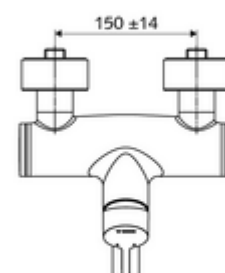

Article number: 01 633 06 99

Exposed wash basin tap VITUS VW-EH-M Mixed water

Manual single-lever actuation.

Scope of delivery

- Single-lever exposed wash basin tap
 - Operating handle made from brass
 - 2 backflow preventers (EN 1717: EB-type)
 - Single-lever mixing ceramic cartridge with hot water and flow restrictor
 - Pivoting outlet (lockable) with aerator
- 2 S-connections and rosettes (depth-adjustable)

Technical data

- S_Durchfluss: max. 5 l/min pressure independent
- Flow pressure: 1.0 - 5.0 bar
- Max. Resting pressure: 8 bar
- Max. operating temperature: 70 °C (80 °C for thermal disinfection)
- Connection: 2x DN 15 G 1/2 AG
- Material: Outlet Brass, conform to German drinking water regulations, Housing Brass, conform to German drinking water regulations
- Surface: Chrome
- Projection to centre of aerator: 270 mm
- Certificates: PA-IX 38238/IO, Belgaqua
- Noise class: I
- Flow class: O

Delivery data

- Weight: 4,95 kg/Piece
- Packing unit: 1

Recommended associated articles

S-connecting with isolating valve	Article no: 23 775 00 99	
Wash basin outlet valve OPEN	Article no: 02 002 06 99	or
Wash basin outlet valve PUSH OPEN	Article no: 02 000 06 99	or