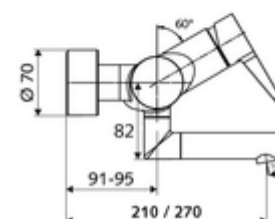

Article number: 01 633 06 99

Exposed wash basin tap VITUS VW-EH-M Mixed water

Manual single-lever actuation.

Scope of delivery

- Single-lever exposed wash basin tap
  - Operating handle made from brass
  - Single-lever mixing ceramic cartridge with hot water and flow restrictor
  - 2 backflow preventers (EN 1717: EB-type)
  - Pivoting outlet (lockable) with flow regulator
- 2 S-connections and rosettes (depth-adjustable)

Technical data

- Flow: max. 5 l/min pressure independent
- Flow pressure: 1.0 - 5.0 bar
- Max. Resting pressure: 8 bar
- Max. operating temperature: 70 °C (80 °C for thermal disinfection)
- Material: Outlet Brass, conform to German drinking water regulations; Housing Brass, conform to German drinking water regulations
- Surface: Chrome
- Projection to centre of aerator: 270 mm
- Connection: 2x DN 15 G 1/2 AG
- Certificates: PA-IX 38238/IO, Belgaqua
- Noise class: I
- Flow class: O

Delivery data

- Weight: 4,95 kg/Piece
- Packing unit: 1

Recommended associated articles

S-connecting with isolating valve	Article no: 23 775 00 99	
Wash basin outlet valve OPEN	Article no: 02 002 06 99	or
Wash basin outlet valve PUSH OPEN	Article no: 02 000 06 99	or