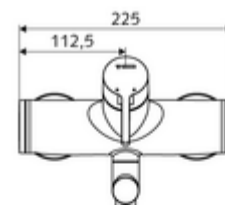

Article number: 01 633 06 99

Exposed wash basin tap VITUS VW-EH-M Mixed water

Manual single-lever actuation.

Scope of delivery

- Single-lever exposed wash basin tap
 - Operating handle made from brass
 - 2 backflow preventers (EN 1717: EB-type)
 - Single-lever mixing ceramic cartridge with hot water and flow restrictor
 - Pivoting outlet (lockable) with aerator
- 2 S-connections and rosettes (depth-adjustable)

Technical data

- S_Durchfluss: max. 5 l/min pressure independent
- Flow pressure: 1.0 - 5.0 bar
- Max. Resting pressure: 8 bar
- Max. operating temperature: 70 °C (80 °C for thermal disinfection)
- Connection: 2x DN 15 G 1/2 AG
- Material: Outlet Brass, conform to German drinking water regulations, Housing Brass, conform to German drinking water regulations
- Surface: Chrome
- Projection to centre of aerator: 270 mm
- Certificates: PA-IX 38238/IO, Belgaqua
- Noise class: I
- Flow class: O

Delivery data

- Weight: 4,95 kg/Piece
- Packing unit: 1

Recommended associated articles

S-connecting with isolating valve	Article no: 23 775 00 99	
Wash basin outlet valve OPEN	Article no: 02 002 06 99	or
Wash basin outlet valve PUSH OPEN	Article no: 02 000 06 99	or