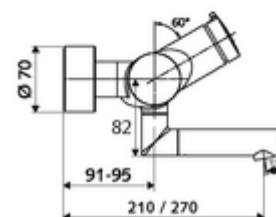

Article number: 01 631 06 99

Exposed wash basin tap VITUS VW-SC-M Mixed water

Manual actuation with automatic closing. Easy flow time adjustment.

Scope of delivery

- Self-closing exposed wash basin tap
 - 2 backflow preventers (EN 1717: EB-type)
 - Self-closing cartridge SC II with hot water restrictor
 - SC-M self-closing button
 - Pivoting outlet (lockable) with aerator
- 2 S-connections and rosettes (depth-adjustable)

Technical data

- Running time: 2 - 15 s adjustable (7 s)
- S_Durchfluss: max. 5 l/min pressure independent
- Flow pressure: 1.0 - 5.0 bar
- Max. operating temperature: 70 °C (80 °C for thermal disinfection)
- Connection: 2x DN 15 G 1/2 AG
- Material: Outlet Brass, conform to German drinking water regulations, Housing Brass, conform to German drinking water regulations
- Surface: Chrome
- Projection to centre of aerator: 270 mm
- Certificates: PA-IX 38237/IO, Belgaqua
- Noise class: I
- Flow class: O

Delivery data

- Weight: 4,75 kg/Piece
- Packing unit: 1

Recommended associated articles

S-connecting with isolating valve	Article no: 23 775 00 99	
Wash basin outlet valve OPEN	Article no: 02 002 06 99	or
Wash basin outlet valve PUSH OPEN	Article no: 02 000 06 99	or