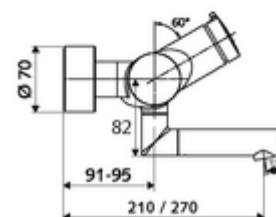

Article number: 01 631 06 99

Exposed wash basin tap VITUS VW-SC-M Mixed water

Manual actuation with automatic closing. Easy flow time adjustment.

Scope of delivery

- Self-closing exposed wash basin tap
 - 2 backflow preventers (EN 1717: EB-type)
 - Self-closing cartridge SC II with hot water restrictor
 - SC-M self-closing button
 - Pivoting outlet (lockable) with aerator
- 2 S-connections and rosettes (depth-adjustable)

Technical data

- Running time: 2 - 15 s adjustable (7 s)
- Flow: max. 5 l/min pressure independent
- Flow pressure: 1.0 - 5.0 bar
- Max. operating temperature: 70 °C (80 °C for thermal disinfection)
- Connection: 2x DN 15 G 1/2 AG
- Material: Outlet Brass, conform to German drinking water regulations, Housing Brass, conform to German drinking water regulations
- Surface: Chrome
- Projection to centre of aerator: 270 mm
- Certificates: PA-IX 38237/IO, Belgaqua
- Noise class: I
- Flow class: O

Delivery data

- Weight: 4,75 kg/Piece
- Packing unit: 1

Recommended associated articles

S-connecting with isolating valve	Article no: 23 775 00 99	
Wash basin outlet valve OPEN	Article no: 02 002 06 99	or
Wash basin outlet valve PUSH OPEN	Article no: 02 000 06 99	or