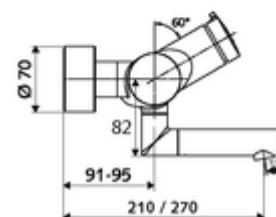

Article number: 01 631 06 99

Exposed wash basin tap VITUS VW-SC-M Mixed water

Manual actuation with automatic closing. Easy flow time adjustment.

Scope of delivery

- Self-closing exposed wash basin tap
 - SC-M self-closing button
 - Self-closing cartridge SC II with hot water restrictor
 - 2 backflow preventers (EN 1717: EB-type)
 - Pivoting outlet (lockable) with flow regulator
- 2 S-connections and rosettes (depth-adjustable)

Technical data

- Running time: 2 - 15 s (7 s)
- Flow: max. 5 l/min pressure independent
- Flow pressure: 1.0 - 5.0 bar
- Max. operating temperature: 70 °C (80 °C for thermal disinfection)
- Material: Outlet Brass, conform to German drinking water regulations; Housing Brass, conform to German drinking water regulations
- Surface: Chrome
- Projection to centre of aerator: 270 mm
- Connection: 2x DN 15 G 1/2 AG
- Certificates: PA-IX 38237/IO, Belgaqua
- Noise class: I
- Flow class: O

Delivery data

- Weight: 4,75 kg/Piece
- Packing unit: 1

Recommended associated articles

S-connecting with isolating valve	Article no: 23 775 00 99	
Wash basin outlet valve OPEN	Article no: 02 002 06 99	or
Wash basin outlet valve PUSH OPEN	Article no: 02 000 06 99	or