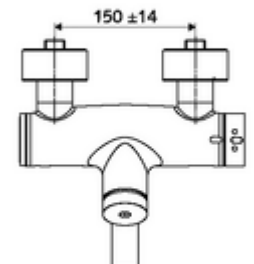

### Scope of delivery

- Self-closing exposed wash basin tap
  - ThermoProtect thermostat, conform to EN 1111, unlockable/lockable temperature lock at 38 °C, anti-scalding protection if cold water supply fails
  - SC self-closing button
  - 2 backflow preventers (EN 1717: EB-type)
  - Self-closing cartridge SC II
  - Pivoting outlet (lockable) with aerator
- 2 S-connections and rosettes (depth-adjustable)

### Technical data

- Running time: 2 - 15 s adjustable (7 s )
- S\_Durchfluss: max. 5 l/min pressure independent
- Flow pressure: 1.0 - 5.0 bar
- Max. operating temperature: 70 °C (80 °C for thermal disinfection)
- Connection: 2x DN 15 G 1/2 AG
- Material: Outlet Brass, conform to German drinking water regulations, Housing Brass, conform to German drinking water regulations
- Surface: Chrome
- Projection to centre of aerator: 270 mm
- Certificates: PA-IX 38234/IO, Belgaqua
- Noise class: I
- Flow class: O

### Delivery data

- Weight: 5,05 kg/Piece
- Packing unit: 1