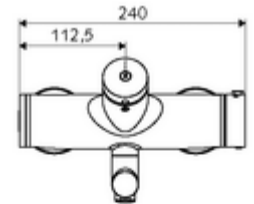

Technical data

- Running time: 2 - 15 s (7 s)
- Flow: max. 5 l/min pressure independent
- Flow pressure: 1.0 - 5.0 bar
- Max. operating temperature: 70 °C (80 °C for thermal disinfection)
- Material: Outlet Brass, conform to German drinking water regulations; Housing Brass, conform to German drinking water regulations
- Surface: Chrome
- Projection to centre of aerator: 270 mm
- Connection: 2x DN 15 G 1/2 AG
- Certificates: PA-IX 38234/IO, Belgaqua
- Noise class: I
- Flow class: O

Delivery data

- Weight: 5,05 kg/Piece
- Packing unit: 1

Recommended associated articles

S-connecting with isolating valve	Article no: 23 775 00 99	
Wash basin outlet valve OPEN	Article no: 02 002 06 99	or
Wash basin outlet valve PUSH OPEN	Article no: 02 000 06 99	or