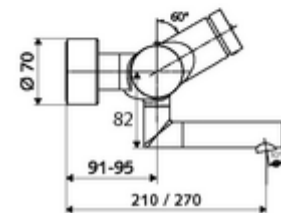

Article number: 01 630 06 99

Exposed wash basin tap VITUS VW-SC-T Mixed water, ThermoProtect thermostat

Manual actuation with automatic closing. Easy flow time adjustment.

Scope of delivery

- Self-closing exposed wash basin tap
  - ThermoProtect thermostat, conform to EN 1111, unlockable/lockable temperature lock at 38 °C, anti-scalding protection if cold water supply fails
  - SC self-closing button
  - 2 backflow preventers (EN 1717: EB-type)
  - Self-closing cartridge SC II
  - Pivoting outlet (lockable) with aerator
- 2 S-connections and rosettes (depth-adjustable)

Technical data

- Running time: 2 - 15 s adjustable (7 s)
- S_Durchfluss: max. 5 l/min pressure independent
- Flow pressure: 1.0 - 5.0 bar
- Max. operating temperature: 70 °C (80 °C for thermal disinfection)
- Connection: 2x DN 15 G 1/2 AG
- Material: Outlet Brass, conform to German drinking water regulations, Housing Brass, conform to German drinking water regulations
- Surface: Chrome
- Projection to centre of aerator: 270 mm
- Certificates: PA-IX 38234/IO, Belgaqua
- Noise class: I
- Flow class: O

Delivery data

- Weight: 5,05 kg/Piece
- Packing unit: 1

Recommended associated articles

S-connecting with isolating valve	Article no: 23 775 00 99	
Wash basin outlet valve OPEN	Article no: 02 002 06 99	or
Wash basin outlet valve PUSH OPEN	Article no: 02 000 06 99	or