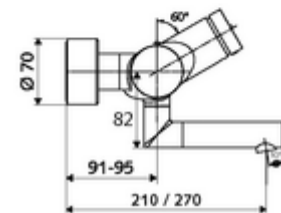

Article number: 01 630 06 99

Exposed wash basin tap VITUS VW-SC-T Mixed water, ThermoProtect thermostat

Manual actuation with automatic closing. Easy flow time adjustment.

Scope of delivery

- Self-closing exposed wash basin tap
 - SC self-closing button
 - ThermoProtect thermostat, conform to EN 1111, unlockable/lockable temperature lock at 38 °C, anti-scalding protection if cold water supply fails
 - Self-closing cartridge SC II
 - 2 backflow preventers (EN 1717: EB-type)
 - Pivoting outlet (lockable) with flow regulator
- 2 S-connections and rosettes (depth-adjustable)

Technical data

- Running time: 2 - 15 s (7 s)
- Flow: max. 5 l/min pressure independent
- Flow pressure: 1.0 - 5.0 bar
- Max. operating temperature: 70 °C (80 °C for thermal disinfection)
- Material: Outlet Brass, conform to German drinking water regulations; Housing Brass, conform to German drinking water regulations
- Surface: Chrome
- Projection to centre of aerator: 270 mm
- Connection: 2x DN 15 G 1/2 AG
- Certificates: PA-IX 38234/IO, Belgaqua
- Noise class: I
- Flow class: O

Delivery data

- Weight: 5,05 kg/Piece
- Packing unit: 1

Recommended associated articles

S-connecting with isolating valve	Article no: 23 775 00 99	
Wash basin outlet valve OPEN	Article no: 02 002 06 99	or
Wash basin outlet valve PUSH OPEN	Article no: 02 000 06 99	or