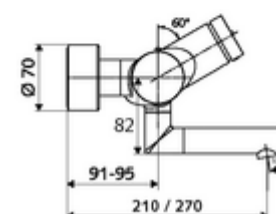

Article number: 01 630 06 99

Exposed wash basin tap VITUS VW-SC-T Mixed water, ThermoProtect thermostat

Manual actuation with automatic closing. Easy flow time adjustment.

Scope of delivery

- Self-closing exposed wash basin tap
 - ThermoProtect thermostat, conform to EN 1111, unlockable/lockable temperature lock at 38 °C, anti-scalding protection if cold water supply fails
 - SC self-closing button
 - 2 backflow preventers (EN 1717: EB-type)
 - Self-closing cartridge SC II
 - Pivoting outlet (lockable) with aerator
- 2 S-connections and rosettes (depth-adjustable)

Technical data

- Running time: 2 - 15 s adjustable (7 s)
- S_Durchfluss: max. 5 l/min pressure independent
- Flow pressure: 1.0 - 5.0 bar
- Max. operating temperature: 70 °C (80 °C for thermal disinfection)
- Connection: 2x DN 15 G 1/2 AG
- Material: Outlet Brass, conform to German drinking water regulations, Housing Brass, conform to German drinking water regulations
- Surface: Chrome
- Projection to centre of aerator: 270 mm
- Certificates: PA-IX 38234/IO, Belgaqua
- Noise class: I
- Flow class: O

Delivery data

- Weight: 5,05 kg/Piece
- Packing unit: 1

Recommended associated articles

S-connecting with isolating valve	Article no: 23 775 00 99	
Wash basin outlet valve OPEN	Article no: 02 002 06 99	or
Wash basin outlet valve PUSH OPEN	Article no: 02 000 06 99	or