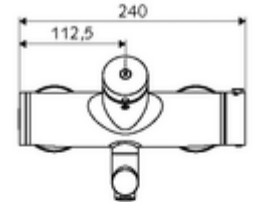

Article number: 01 630 06 99

Exposed wash basin tap VITUS VW-SC-T Mixed water, ThermoProtect thermostat

Manual actuation with automatic closing. Easy flow time adjustment.

Scope of delivery

- Self-closing exposed wash basin tap
  - ThermoProtect thermostat, conform to EN 1111, unlockable/lockable temperature lock at 38 °C, anti-scalding protection if cold water supply fails
  - SC self-closing button
  - 2 backflow preventers (EN 1717: EB-type)
  - Self-closing cartridge SC II
  - Pivoting outlet (lockable) with aerator
- 2 S-connections and rosettes (depth-adjustable)

Technical data

- Running time: 2 - 15 s adjustable (7 s)
- S_Durchfluss: max. 5 l/min pressure independent
- Flow pressure: 1.0 - 5.0 bar
- Max. operating temperature: 70 °C (80 °C for thermal disinfection)
- Connection: 2x DN 15 G 1/2 AG
- Material: Outlet Brass, conform to German drinking water regulations, Housing Brass, conform to German drinking water regulations
- Surface: Chrome
- Projection to centre of aerator: 270 mm
- Certificates: PA-IX 38234/IO, Belgaqua
- Noise class: I
- Flow class: O

Delivery data

- Weight: 5,05 kg/Piece
- Packing unit: 1

Recommended associated articles

S-connecting with isolating valve	Article no: 23 775 00 99	
Wash basin outlet valve OPEN	Article no: 02 002 06 99	or
Wash basin outlet valve PUSH OPEN	Article no: 02 000 06 99	or