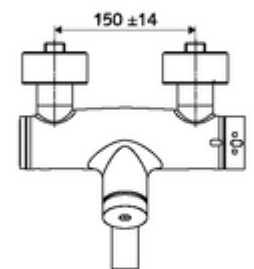

Technical data

- Running time: 2 - 15 s (7 s)
- Flow: max. 5 l/min pressure independent
- Flow pressure: 1.0 - 5.0 bar
- Max. operating temperature: 70 °C (80 °C for thermal disinfection)
- Material: Outlet Brass, conform to German drinking water regulations; Housing Brass, conform to German drinking water regulations
- Surface: Chrome
- Projection to centre of aerator: 270 mm
- Connection: 2x DN 15 G 1/2 AG
- Certificates: PA-IX 38234/IO, Belgaqua
- Noise class: I
- Flow class: O

Delivery data

- Weight: 5,05 kg/Piece
- Packing unit: 1

Recommended associated articles

S-connecting with isolating valve	Article no: 23 775 00 99	
Wash basin outlet valve OPEN	Article no: 02 002 06 99	or
Wash basin outlet valve PUSH OPEN	Article no: 02 000 06 99	or