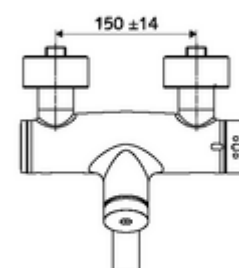

Technical data

- Running time: 2 - 15 s adjustable (7 s)
- S_Durchfluss: max. 5 l/min pressure independent
- Flow pressure: 1.0 - 5.0 bar
- Max. operating temperature: 70 °C (80 °C for thermal disinfection)
- Connection: 2x DN 15 G 1/2 AG
- Material: Outlet Brass, conform to German drinking water regulations, Housing Brass, conform to German drinking water regulations
- Surface: Chrome
- Projection to centre of aerator: 270 mm
- Certificates: PA-IX 38234/IO, Belgaqua
- Noise class: I
- Flow class: O

Delivery data

- Weight: 5,05 kg/Piece
- Packing unit: 1

Recommended associated articles

S-connecting with isolating valve	Article no: 23 775 00 99	
Wash basin outlet valve OPEN	Article no: 02 002 06 99	or
Wash basin outlet valve PUSH OPEN	Article no: 02 000 06 99	or