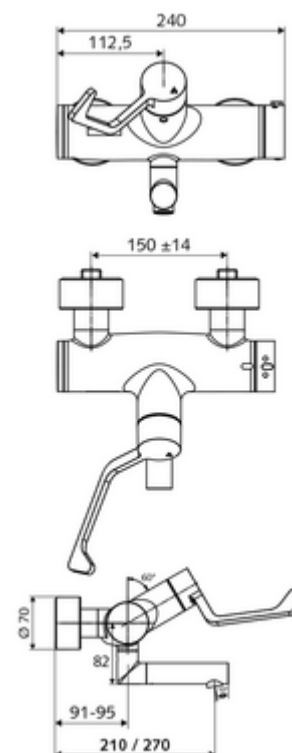

### Scope of delivery

- Open/closed exposed wash basin tap
  - ThermoProtect thermostat, conform to EN 1111, unlockable/lockable temperature lock at 38 °C, anti-scalding protection if cold water supply fails
  - 2 backflow preventers (EN 1717: EB-type)
  - Low aerosol aerator (laminar jet)
  - Ergonomic clinic arm lever 153 mm
  - Open/closed ceramic cartridge
  - Pivoting outlet (lockable)
- 2 S-connections and rosettes (depth-adjustable)

### Technical data

- Flow: 7.5 - 9.0 l/min
- Flow pressure: 1.0 - 5.0 bar
- Max. operating temperature: 70 °C (80 °C for thermal disinfection)
- Connection: 2x DN 15 G 1/2 AG
- Material: Outlet Brass, conform to German drinking water regulations, Actuation Brass, Housing Brass, conform to German drinking water regulations
- Surface: Chrome
- Projection to centre of aerator: 210 mm
- Certificates: PA-IX 38236/IO, Belgaqua
- Noise class: I
- Flow class: O

### Delivery data

- Weight: 5,08 kg/Piece
- Packing unit: 1