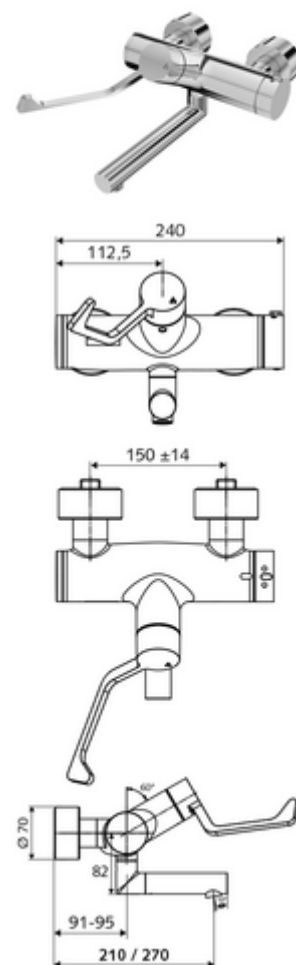

Article number: 01 627 06 99

Exposed wash basin tap VITUS VW-AH-T Mixed water, ThermoProtect thermostat

Manual open/closed actuation with clinic arm lever.

Scope of delivery

- Open/closed exposed wash basin tap
  - ThermoProtect thermostat, conform to EN 1111, unlockable/lockable temperature lock at 38 °C, anti-scalding protection if cold water supply fails
  - 2 backflow preventers (EN 1717: EB-type)
  - Low aerosol aerator (laminar jet)
  - Ergonomic clinic arm lever 153 mm
  - Open/closed ceramic cartridge
  - Pivoting outlet (lockable)
- 2 S-connections and rosettes (depth-adjustable)

Technical data

- Flow: 7.5 - 9.0 l/min
- Flow pressure: 1.0 - 5.0 bar
- Max. operating temperature: 70 °C (80 °C for thermal disinfection)
- Connection: 2x DN 15 G 1/2 AG
- Material: Outlet Brass, conform to German drinking water regulations, Actuation Brass, Housing Brass, conform to German drinking water regulations
- Surface: Chrome
- Projection to centre of aerator: 210 mm
- Certificates: PA-IX 38236/IO, Belgaqua
- Noise class: I
- Flow class: O

Delivery data

- Weight: 5,08 kg/Piece
- Packing unit: 1

Recommended associated articles

S-connecting with isolating valve	Article no: 23 775 00 99	
Wash basin outlet valve OPEN	Article no: 02 002 06 99	or
Wash basin outlet valve PUSH OPEN	Article no: 02 000 06 99	or