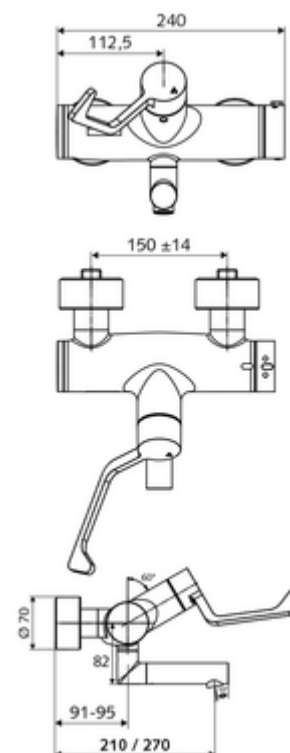

Article number: 01 627 06 99

Exposed wash basin tap VITUS VW-AH-T Mixed water, ThermoProtect thermostat

Manual open/closed actuation with clinic arm lever.

Scope of delivery

- Open/closed exposed wash basin tap
 - Ergonomic clinic arm lever 153 mm
 - ThermoProtect thermostat, conform to EN 1111, unlockable/lockable temperature lock at 38 °C, anti-scalding protection if cold water supply fails
 - Open/closed ceramic cartridge
 - 2 backflow preventers (EN 1717: EB-type)
 - Pivoting outlet (lockable) with Care flow regulator
- 2 S-connections and rosettes (depth-adjustable)

Technical data

- Flow: 7.5 - 9.0 l/min
- Flow pressure: 1.0 - 5.0 bar
- Max. operating temperature: 70 °C (80 °C for thermal disinfection)
- Material: Outlet Brass, conform to German drinking water regulations; Actuation Brass; Housing Brass, conform to German drinking water regulations
- Surface: Chrome
- Projection to centre of aerator: 210 mm
- Connection: 2x DN 15 G 1/2 AG
- Certificates: PA-IX 38236/IO, Belgaqua
- Noise class: I
- Flow class: O

Delivery data

- Weight: 5,08 kg/Piece
- Packing unit: 1

Recommended associated articles

S-connecting with isolating valve	Article no: 23 775 00 99	
Wash basin outlet valve OPEN	Article no: 02 002 06 99	or
Wash basin outlet valve PUSH OPEN	Article no: 02 000 06 99	or