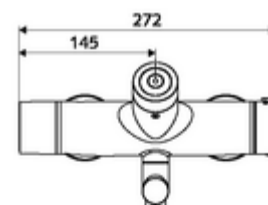

Article number: 01 624 06 99

Exposed wash basin tap VITUS VW-C-T Mixed water, ThermoProtect thermostat

Triggering via CVD-Touch electronics with automatic closing. Battery operation. Suitable for networking with the SCHELL SWS water management system. Configurable via SCHELL Single Control SSC.

Scope of delivery

- Electronic self-closing exposed wash basin tap
  - ThermoProtect thermostat, conform to EN 1111, unlockable/lockable temperature lock at 38 °C, anti-scalding protection if cold water supply fails
  - CVD-Touch electronics, programmable, IP65 protection against low-pressure water jets
  - 6 V solenoid valve with pre-filter
  - 2 backflow preventers (EN 1717: EB-type)
  - Pivoting outlet (lockable) with flow regulator
  - 6 V battery compartment (integrated)
- 2 S-connections and rosettes (depth-adjustable)

Technical data

- Setting options via SWS SSC
  - Actuation force (soft/medium/hard)
  - Manual programming (off/on)
  - Max. flow time (1-950 s)
  - Stagnation flush (off/1-1000 s, every 1-250 h after last flush/every 1-250 h)
  - Actuation timeout (off/1-255 s, timeout 1-2000 min)
- Setting options via manual programming
  - Max. flow time (4-120 s, 10 program stages)
  - Stagnation flush (off/20 s, every 24 h)
- Flow: max. 5 l/min pressure independent
- Flow pressure: 1.0 - 5.0 bar
- Max. Resting pressure: 8 bar
- Max. operating temperature: 70 °C (80 °C for thermal disinfection)
- Material: Outlet Brass, conform to German drinking water regulations; Housing Brass, conform to German drinking water regulations
- Surface: Chrome
- Projection to centre of aerator: 210 mm
- Connection: 2x DN 15 G 1/2 AG
- Certificates: PA-IX 28575/IO, Belgaqua
- Noise class: I
- Flow class: O

Delivery data

- Weight: 4,89 kg/Piece
- Packing unit: 1

Recommended associated articles

S-connecting with isolating valve

Article no: 23 775 00 99

Wash basin outlet valve OPEN

Article no: 02 002 06 99 or

Wash basin outlet valve PUSH OPEN

Article no: 02 000 06 99 or

For parametrisation with Single Control SSC