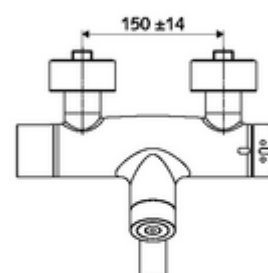

Scope of delivery

- Electronic self-closing exposed wash basin tap
 - ThermoProtect thermostat, conform to EN 1111, unlockable/lockable temperature lock at 38 °C, anti-scalding protection if cold water supply fails
 - CVD-Touch electronics, programmable, IP65 protection against low-pressure water jets
 - 6 V solenoid valve with pre-filter
 - 2 backflow preventers (EN 1717: EB-type)
 - Pivoting outlet (lockable) with flow regulator
 - 6 V battery compartment (integrated)
- 2 S-connections and rosettes (depth-adjustable)

Delivery data

- Weight: 4,89 kg/Piece
- Packing unit: 1

Recommended associated articles

S-connecting with isolating valve

Article no: 23 775 00 99

Wash basin outlet valve OPEN

Article no: 02 002 06 99 or

Wash basin outlet valve PUSH OPEN