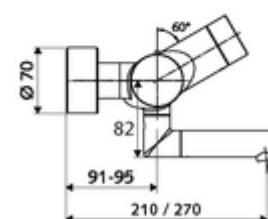

Article number: 01 624 06 99

Exposed wash basin tap VITUS VW-C-T Mixed water, ThermoProtect thermostat

Triggering via CVD-Touch electronics with automatic closing. Battery operation. Suitable for networking with the SCHELL SWS water management system. Configurable via SCHELL Single Control SSC.

Scope of delivery

- Electronic self-closing exposed wash basin tap
  - ThermoProtect thermostat, conform to EN 1111, unlockable/lockable temperature lock at 38 °C, anti-scalding protection if cold water supply fails
  - CVD-Touch electronics, programmable, IP65 protection against low-pressure water jets
  - 6 V solenoid valve with pre-filter
  - 2 backflow preventers (EN 1717: EB-type)
  - Pivoting outlet (lockable) with flow regulator
  - 6 V battery compartment (integrated)
- 2 S-connections and rosettes (depth-adjustable)

Technical data

- Setting options via SWS SSC
  - Actuation force (soft/medium/hard)
  - Manual programming (off/on)
  - Max. flow time (1-950 s)
  - Stagnation flush (off/1-1000 s, every 1-250 h after last flush/every 1-250 h)
  - Actuation timeout (off/1-255 s, timeout 1-2000 min)
- Setting options via manual programming
  - Max. flow time (4-120 s, 10 program stages)
  - Stagnation flush (off/20 s, every 24 h)
- Flow: max. 5 l/min pressure independent
- Flow pressure: 1.0 - 5.0 bar
- Max. Resting pressure: 8 bar
- Max. operating temperature: 70 °C (80 °C for thermal disinfection)
- Material: Outlet Brass, conform to German drinking water regulations; Housing Brass, conform to German drinking water regulations
- Surface: Chrome
- Projection to centre of aerator: 210 mm
- Connection: 2x DN 15 G 1/2 AG
- Certificates: PA-IX 28575/IO, Belgaqua
- Noise class: I
- Flow class: O

Delivery data

- Weight: 4,89 kg/Piece
- Packing unit: 1

Recommended associated articles

S-connecting with isolating valve

Article no: 23 775 00 99

Wash basin outlet valve OPEN

Article no: 02 002 06 99 or

Wash basin outlet valve PUSH OPEN

Article no: 02 000 06 99 or

For parametrisation with Single Control SSC