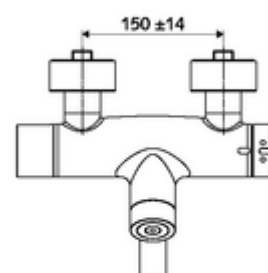

Scope of delivery

- Electronic self-closing exposed wash basin tap
 - ThermoProtect thermostat, conform to EN 1111, unlockable/lockable temperature lock at 38 °C, anti-scalding protection if cold water supply fails
 - 6 V solenoid valve with pre-filter
 - CVD-Touch electronics, programmable, IP65 protection against low-pressure water jets
 - 2 backflow preventers (EN 1717: EB-type)
 - Pivoting outlet (lockable) with aerator
 - 6 V battery compartment (integrated)
- 2 S-connections and rosettes (depth-adjustable)

Delivery data

- Weight: 4,89 kg/Piece
- Packing unit: 1

Recommended associated articles

S-connecting with isolating valve

Article no: 23 775 00 99

Wash basin outlet valve OPEN

Article no: 02 002 06 99 or

Wash basin outlet valve PUSH OPEN