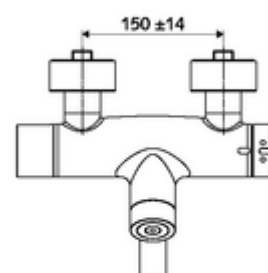

Article number: 01 624 06 99

Exposed wash basin tap VITUS VW-C-T Mixed water, ThermoProtect thermostat

Triggering via CVD-Touch electronics with automatic closing. Battery operation. Suitable for networking with the SCHELL SWS water management system. Configurable via SCHELL Single Control SSC.

Scope of delivery

- Electronic self-closing exposed wash basin tap
  - ThermoProtect thermostat, conform to EN 1111, unlockable/lockable temperature lock at 38 °C, anti-scalding protection if cold water supply fails
  - 6 V solenoid valve with pre-filter
  - CVD-Touch electronics, programmable, IP65 protection against low-pressure water jets
  - 2 backflow preventers (EN 1717: EB-type)
  - Pivoting outlet (lockable) with aerator
  - 6 V battery compartment (integrated)
- 2 S-connections and rosettes (depth-adjustable)

Technical data

- Setting options via SWS SSC
  - Actuation force (soft/medium/hard)
  - Manual programming (off/on)
  - Max. flow time (1-950 s)
  - Stagnation flush (off/1-1000 s, every 1-250 h after last flush/every 1-250 h)
  - Actuation timeout (off/1-255 s, timeout 1-2000 min)
- Setting options via manual programming
  - Max. flow time (4-120 s, 10 program stages)
  - Stagnation flush (off/20 s, every 24 h)
- S_Durchfluss: max. 5 l/min pressure independent
- Flow pressure: 1.0 - 5.0 bar
- Max. Resting pressure: 8 bar
- Max. operating temperature: 70 °C (80 °C for thermal disinfection)
- Connection: 2x DN 15 G 1/2 AG
- Material: Outlet Brass, conform to German drinking water regulations, Housing Brass, conform to German drinking water regulations
- Surface: Chrome
- Projection to centre of aerator: 210 mm
- Certificates: PA-IX 28575/IO, Belgaqua
- Noise class: I
- Flow class: O

Delivery data

- Weight: 4,89 kg/Piece
- Packing unit: 1

Recommended associated articles

S-connecting with isolating valve

Article no: 23 775 00 99

Wash basin outlet valve OPEN

Article no: 02 002 06 99 or

Wash basin outlet valve PUSH OPEN

Article no: 02 000 06 99 or

For parametrisation with Single Control SSC