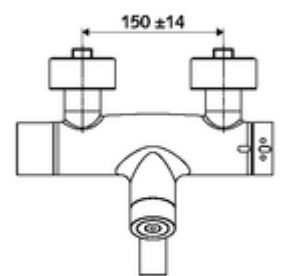

Scope of delivery

- Electronic self-closing exposed wash basin tap
 - ThermoProtect thermostat, conform to EN 1111, unlockable/lockable temperature lock at 38 °C, anti-scalding protection if cold water supply fails
 - 6 V solenoid valve with pre-filter
 - CVD-Touch electronics, programmable, IP65 protection against low-pressure water jets
 - 2 backflow preventers (EN 1717: EB-type)
 - Pivoting outlet (lockable) with aerator
 - 6 V battery compartment (integrated)
- 2 S-connections and rosettes (depth-adjustable)

Delivery data

- Weight: 4,89 kg/Piece
- Packing unit: 1

Recommended associated articles

S-connecting with isolating valve

Article no: 23 775 00 99

Wash basin outlet valve OPEN

Article no: 02 002 06 99 or

Wash basin outlet valve PUSH OPEN