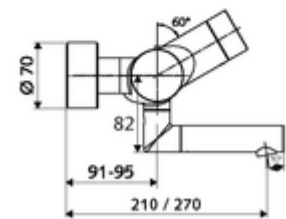

Scope of delivery

- Electronic self-closing exposed wash basin tap
 - ThermoProtect thermostat, conform to EN 1111, unlockable/lockable temperature lock at 38 °C, anti-scalding protection if cold water supply fails
 - 6 V solenoid valve with pre-filter
 - CVD-Touch electronics, programmable, IP65 protection against low-pressure water jets
 - 2 backflow preventers (EN 1717: EB-type)
 - Pivoting outlet (lockable) with aerator
 - 6 V battery compartment (integrated)
- 2 S-connections and rosettes (depth-adjustable)