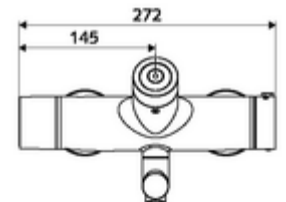

Article number: 01 624 06 99

Exposed wash basin tap VITUS VW-C-T Mixed water, ThermoProtect thermostat

Triggering via CVD-Touch electronics with automatic closing. Battery operation. Suitable for networking with the SCHELL SWS water management system. Configurable via SCHELL Single Control SSC.

Scope of delivery

- Electronic self-closing exposed wash basin tap
  - ThermoProtect thermostat, conform to EN 1111, unlockable/lockable temperature lock at 38 °C, anti-scalding protection if cold water supply fails
  - 6 V solenoid valve with pre-filter
  - CVD-Touch electronics, programmable, IP65 protection against low-pressure water jets
  - 2 backflow preventers (EN 1717: EB-type)
  - Pivoting outlet (lockable) with aerator
  - 6 V battery compartment (integrated)
- 2 S-connections and rosettes (depth-adjustable)

Technical data

- Setting options via SWS SSC
  - Actuation force (soft/medium/hard)
  - Manual programming (off/on)
  - Max. flow time (1-950 s)
  - Stagnation flush (off/1-1000 s, every 1-250 h after last flush/every 1-250 h)
  - Actuation timeout (off/1-255 s, timeout 1-2000 min)
- Setting options via manual programming
  - Max. flow time (4-120 s, 10 program stages)
  - Stagnation flush (off/20 s, every 24 h)
- S_Durchfluss: max. 5 l/min pressure independent
- Flow pressure: 1.0 - 5.0 bar
- Max. Resting pressure: 8 bar
- Max. operating temperature: 70 °C (80 °C for thermal disinfection)
- Connection: 2x DN 15 G 1/2 AG
- Material: Outlet Brass, conform to German drinking water regulations, Housing Brass, conform to German drinking water regulations
- Surface: Chrome
- Projection to centre of aerator: 210 mm
- Certificates: PA-IX 28575/IO, Belgaqua
- Noise class: I
- Flow class: O

Delivery data

- Weight: 4,89 kg/Piece
- Packing unit: 1

Recommended associated articles

S-connecting with isolating valve

Article no: 23 775 00 99

Wash basin outlet valve OPEN

Article no: 02 002 06 99 or

Wash basin outlet valve PUSH OPEN

Article no: 02 000 06 99 or

For parametrisation with Single Control SSC