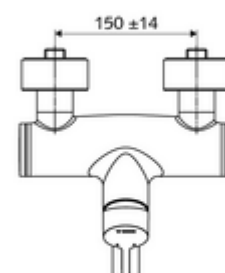

### Scope of delivery

- Single-lever exposed wash basin tap
  - Operating handle made from brass
  - 2 backflow preventers (EN 1717: EB-type)
  - Single-lever mixing ceramic cartridge with hot water and flow restrictor
  - Pivoting outlet (lockable) with aerator
- 2 S-connections and rosettes (depth-adjustable)

### Technical data

- S\_Durchfluss: max. 5 l/min pressure independent
- Flow pressure: 1.0 - 5.0 bar
- Max. Resting pressure: 8 bar
- Max. operating temperature: 70 °C (80 °C for thermal disinfection)
- Connection: 2x DN 15 G 1/2 AG
- Material: Outlet Brass, conform to German drinking water regulations, Housing Brass, conform to German drinking water regulations
- Surface: Chrome
- Projection to centre of aerator: 210 mm
- Certificates: PA-IX 38238/IO, Belgaqua
- Noise class: I
- Flow class: O