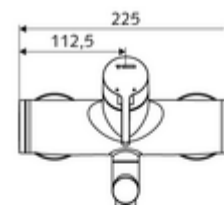

Article number: 01 623 06 99

Exposed wash basin tap VITUS VW-EH-M Mixed water

Manual single-lever actuation.

Scope of delivery

- Single-lever exposed wash basin tap
 - Operating handle made from brass
 - 2 backflow preventers (EN 1717: EB-type)
 - Single-lever mixing ceramic cartridge with hot water and flow restrictor
 - Pivoting outlet (lockable) with aerator
- 2 S-connections and rosettes (depth-adjustable)

Technical data

- S_Durchfluss: max. 5 l/min pressure independent
- Flow pressure: 1.0 - 5.0 bar
- Max. Resting pressure: 8 bar
- Max. operating temperature: 70 °C (80 °C for thermal disinfection)
- Connection: 2x DN 15 G 1/2 AG
- Material: Outlet Brass, conform to German drinking water regulations, Housing Brass, conform to German drinking water regulations
- Surface: Chrome
- Projection to centre of aerator: 210 mm
- Certificates: PA-IX 38238/IO, Belgaqua
- Noise class: I
- Flow class: O

Delivery data

- Weight: 4,72 kg/Piece
- Packing unit: 1

Recommended associated articles

S-connecting with isolating valve	Article no: 23 775 00 99	
Wash basin outlet valve OPEN	Article no: 02 002 06 99	or
Wash basin outlet valve PUSH OPEN	Article no: 02 000 06 99	or