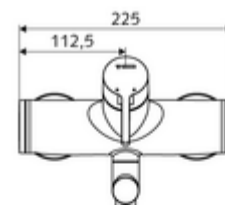

Article number: 01 623 06 99

Exposed wash basin tap VITUS VW-EH-M Mixed water

Manual single-lever actuation.

Scope of delivery

- Single-lever exposed wash basin tap
 - Operating handle made from brass
 - 2 backflow preventers (EN 1717: EB-type)
 - Single-lever mixing ceramic cartridge with hot water and flow restrictor
 - Pivoting outlet (lockable) with aerator
- 2 S-connections and rosettes (depth-adjustable)

Technical data

- S_Durchfluss: max. 5 l/min pressure independent
- Flow pressure: 1.0 - 5.0 bar
- Max. Resting pressure: 8 bar
- Max. operating temperature: 70 °C (80 °C for thermal disinfection)
- Connection: 2x DN 15 G 1/2 AG
- Material: Outlet Brass, conform to German drinking water regulations, Housing Brass, conform to German drinking water regulations
- Surface: Chrome
- Projection to centre of aerator: 210 mm
- Certificates: PA-IX 38238/IO, Belgaqua
- Noise class: I
- Flow class: O

Delivery data

- Weight: 4,72 kg/Piece
- Packing unit: 1

Recommended associated articles

S-connecting with isolating valve	Article no: 23 775 00 99	
Wash basin outlet valve OPEN	Article no: 02 002 06 99	or
Wash basin outlet valve PUSH OPEN	Article no: 02 000 06 99	or