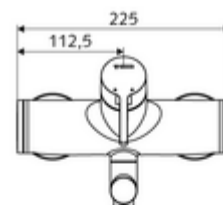

Article number: 01 623 06 99

Exposed wash basin tap VITUS VW-EH-M Mixed water

Manual single-lever actuation.

Scope of delivery

- Single-lever exposed wash basin tap
 - Operating handle made from brass
 - Single-lever mixing ceramic cartridge with hot water and flow restrictor
 - 2 backflow preventers (EN 1717: EB-type)
 - Pivoting outlet (lockable) with flow regulator
- 2 S-connections and rosettes (depth-adjustable)

Technical data

- Flow: max. 5 l/min pressure independent
- Flow pressure: 1.0 - 5.0 bar
- Max. Resting pressure: 8 bar
- Max. operating temperature: 70 °C (80 °C for thermal disinfection)
- Material: Outlet Brass, conform to German drinking water regulations; Housing Brass, conform to German drinking water regulations
- Surface: Chrome
- Projection to centre of aerator: 210 mm
- Connection: 2x DN 15 G 1/2 AG
- Certificates: PA-IX 38238/IO, Belgaqua
- Noise class: I
- Flow class: O

Delivery data

- Weight: 4,72 kg/Piece
- Packing unit: 1

Recommended associated articles

S-connecting with isolating valve	Article no: 23 775 00 99	
Wash basin outlet valve OPEN	Article no: 02 002 06 99	or
Wash basin outlet valve PUSH OPEN	Article no: 02 000 06 99	or