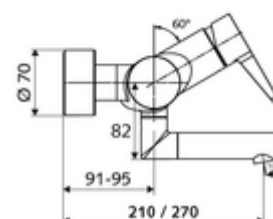

Article number: 01 623 06 99

Exposed wash basin tap VITUS VW-EH-M Mixed water

Manual single-lever actuation.

Scope of delivery

- Single-lever exposed wash basin tap
 - Operating handle made from brass
 - Single-lever mixing ceramic cartridge with hot water and flow restrictor
 - 2 backflow preventers (EN 1717: EB-type)
 - Pivoting outlet (lockable) with flow regulator
- 2 S-connections and rosettes (depth-adjustable)

Technical data

- Flow: max. 5 l/min pressure independent
- Flow pressure: 1.0 - 5.0 bar
- Max. Resting pressure: 8 bar
- Max. operating temperature: 70 °C (80 °C for thermal disinfection)
- Material: Outlet Brass, conform to German drinking water regulations; Housing Brass, conform to German drinking water regulations
- Surface: Chrome
- Projection to centre of aerator: 210 mm
- Connection: 2x DN 15 G 1/2 AG
- Certificates: PA-IX 38238/IO, Belgaqua
- Noise class: I
- Flow class: O

Delivery data

- Weight: 4,72 kg/Piece
- Packing unit: 1

Recommended associated articles

S-connecting with isolating valve	Article no: 23 775 00 99	
Wash basin outlet valve OPEN	Article no: 02 002 06 99	or
Wash basin outlet valve PUSH OPEN	Article no: 02 000 06 99	or