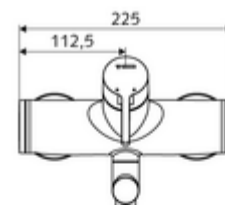

### Scope of delivery

- Single-lever exposed wash basin tap
  - Operating handle made from brass
  - 2 backflow preventers (EN 1717: EB-type)
  - Single-lever mixing ceramic cartridge with hot water and flow restrictor
  - Pivoting outlet (lockable) with aerator
- 2 S-connections and rosettes (depth-adjustable)