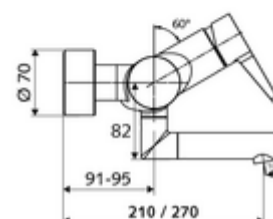

### Scope of delivery

- Single-lever exposed wash basin tap
  - Operating handle made from brass
  - 2 backflow preventers (EN 1717: EB-type)
  - Single-lever mixing ceramic cartridge with hot water and flow restrictor
  - Pivoting outlet (lockable) with aerator
- 2 S-connections and rosettes (depth-adjustable)