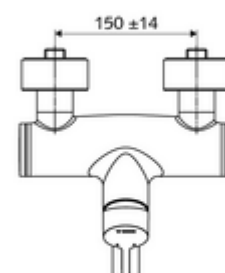

Article number: 01 623 06 99

Exposed wash basin tap VITUS VW-EH-M Mixed water

Manual single-lever actuation.

Scope of delivery

- Single-lever exposed wash basin tap
 - Operating handle made from brass
 - 2 backflow preventers (EN 1717: EB-type)
 - Single-lever mixing ceramic cartridge with hot water and flow restrictor
 - Pivoting outlet (lockable) with aerator
- 2 S-connections and rosettes (depth-adjustable)

Technical data

- S_Durchfluss: max. 5 l/min pressure independent
- Flow pressure: 1.0 - 5.0 bar
- Max. Resting pressure: 8 bar
- Max. operating temperature: 70 °C (80 °C for thermal disinfection)
- Connection: 2x DN 15 G 1/2 AG
- Material: Outlet Brass, conform to German drinking water regulations, Housing Brass, conform to German drinking water regulations
- Surface: Chrome
- Projection to centre of aerator: 210 mm
- Certificates: PA-IX 38238/IO, Belgaqua
- Noise class: I
- Flow class: O

Delivery data

- Weight: 4,72 kg/Piece
- Packing unit: 1

Recommended associated articles

S-connecting with isolating valve	Article no: 23 775 00 99	
Wash basin outlet valve OPEN	Article no: 02 002 06 99	or
Wash basin outlet valve PUSH OPEN	Article no: 02 000 06 99	or