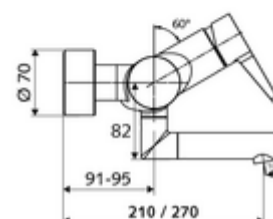

Article number: 01 623 06 99

Exposed wash basin tap VITUS VW-EH-M Mixed water

Manual single-lever actuation.

Scope of delivery

- Single-lever exposed wash basin tap
 - Operating handle made from brass
 - 2 backflow preventers (EN 1717: EB-type)
 - Single-lever mixing ceramic cartridge with hot water and flow restrictor
 - Pivoting outlet (lockable) with aerator
- 2 S-connections and rosettes (depth-adjustable)

Technical data

- S_Durchfluss: max. 5 l/min pressure independent
- Flow pressure: 1.0 - 5.0 bar
- Max. Resting pressure: 8 bar
- Max. operating temperature: 70 °C (80 °C for thermal disinfection)
- Connection: 2x DN 15 G 1/2 AG
- Material: Outlet Brass, conform to German drinking water regulations, Housing Brass, conform to German drinking water regulations
- Surface: Chrome
- Projection to centre of aerator: 210 mm
- Certificates: PA-IX 38238/IO, Belgaqua
- Noise class: I
- Flow class: O

Delivery data

- Weight: 4,72 kg/Piece
- Packing unit: 1

Recommended associated articles

S-connecting with isolating valve	Article no: 23 775 00 99	
Wash basin outlet valve OPEN	Article no: 02 002 06 99	or
Wash basin outlet valve PUSH OPEN	Article no: 02 000 06 99	or