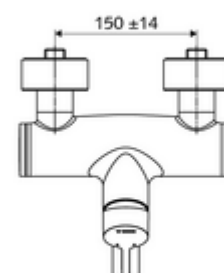

Article number: 01 623 06 99

Exposed wash basin tap VITUS VW-EH-M Mixed water

Manual single-lever actuation.

Scope of delivery

- Single-lever exposed wash basin tap
 - Operating handle made from brass
 - 2 backflow preventers (EN 1717: EB-type)
 - Single-lever mixing ceramic cartridge with hot water and flow restrictor
 - Pivoting outlet (lockable) with aerator
- 2 S-connections and rosettes (depth-adjustable)

Technical data

- S_Durchfluss: max. 5 l/min pressure independent
- Flow pressure: 1.0 - 5.0 bar
- Max. Resting pressure: 8 bar
- Max. operating temperature: 70 °C (80 °C for thermal disinfection)
- Connection: 2x DN 15 G 1/2 AG
- Material: Outlet Brass, conform to German drinking water regulations, Housing Brass, conform to German drinking water regulations
- Surface: Chrome
- Projection to centre of aerator: 210 mm
- Certificates: PA-IX 38238/IO, Belgaqua
- Noise class: I
- Flow class: O

Delivery data

- Weight: 4,72 kg/Piece
- Packing unit: 1

Recommended associated articles

S-connecting with isolating valve	Article no: 23 775 00 99	
Wash basin outlet valve OPEN	Article no: 02 002 06 99	or
Wash basin outlet valve PUSH OPEN	Article no: 02 000 06 99	or