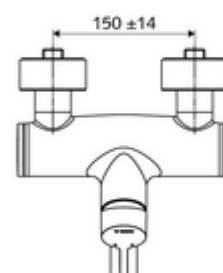

Article number: 01 623 06 99

Exposed wash basin tap VITUS VW-EH-M Mixed water

Manual single-lever actuation.

Scope of delivery

- Single-lever exposed wash basin tap
 - Operating handle made from brass
 - Single-lever mixing ceramic cartridge with hot water and flow restrictor
 - 2 backflow preventers (EN 1717: EB-type)
 - Pivoting outlet (lockable) with flow regulator
- 2 S-connections and rosettes (depth-adjustable)

Technical data

- Flow: max. 5 l/min pressure independent
- Flow pressure: 1.0 - 5.0 bar
- Max. Resting pressure: 8 bar
- Max. operating temperature: 70 °C (80 °C for thermal disinfection)
- Material: Outlet Brass, conform to German drinking water regulations; Housing Brass, conform to German drinking water regulations
- Surface: Chrome
- Projection to centre of aerator: 210 mm
- Connection: 2x DN 15 G 1/2 AG
- Certificates: PA-IX 38238/IO, Belgaqua
- Noise class: I
- Flow class: O

Delivery data

- Weight: 4,72 kg/Piece
- Packing unit: 1

Recommended associated articles

S-connecting with isolating valve	Article no: 23 775 00 99	
Wash basin outlet valve OPEN	Article no: 02 002 06 99	or
Wash basin outlet valve PUSH OPEN	Article no: 02 000 06 99	or