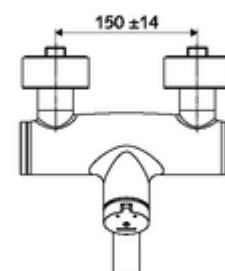

Article number: 01 621 06 99

Exposed wash basin tap VITUS VW-SC-M Mixed water

Manual actuation with automatic closing. Easy flow time adjustment.

Scope of delivery

- Self-closing exposed wash basin tap
 - SC-M self-closing button
 - Self-closing cartridge SC II with hot water restrictor
 - 2 backflow preventers (EN 1717: EB-type)
 - Pivoting outlet (lockable) with flow regulator
- 2 S-connections and rosettes (depth-adjustable)

Technical data

- Running time: 2 - 15 s (7 s)
- Flow: max. 5 l/min pressure independent
- Flow pressure: 1.0 - 5.0 bar
- Max. operating temperature: 70 °C (80 °C for thermal disinfection)
- Material: Outlet Brass, conform to German drinking water regulations; Housing Brass, conform to German drinking water regulations
- Surface: Chrome
- Projection to centre of aerator: 210 mm
- Connection: 2x DN 15 G 1/2 AG
- Certificates: PA-IX 38237/IO, Belgaqua
- Noise class: I
- Flow class: O

Delivery data

- Weight: 4,52 kg/Piece
- Packing unit: 1

Recommended associated articles

S-connecting with isolating valve	Article no: 23 775 00 99	
Wash basin outlet valve OPEN	Article no: 02 002 06 99	or
Wash basin outlet valve PUSH OPEN	Article no: 02 000 06 99	or