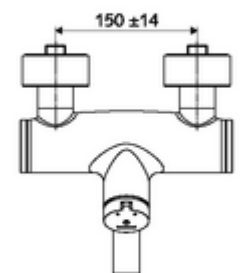

Article number: 01 621 06 99

Exposed wash basin tap VITUS VW-SC-M Mixed water

Manual actuation with automatic closing. Easy flow time adjustment.

Scope of delivery

- Self-closing exposed wash basin tap
 - 2 backflow preventers (EN 1717: EB-type)
 - Self-closing cartridge SC II with hot water restrictor
 - SC-M self-closing button
 - Pivoting outlet (lockable) with aerator
- 2 S-connections and rosettes (depth-adjustable)

Technical data

- Running time: 2 - 15 s adjustable (7 s)
- S_Durchfluss: max. 5 l/min pressure independent
- Flow pressure: 1.0 - 5.0 bar
- Max. operating temperature: 70 °C (80 °C for thermal disinfection)
- Connection: 2x DN 15 G 1/2 AG
- Material: Outlet Brass, conform to German drinking water regulations, Housing Brass, conform to German drinking water regulations
- Surface: Chrome
- Projection to centre of aerator: 210 mm
- Certificates: PA-IX 38237/IO, Belgaqua
- Noise class: I
- Flow class: O

Delivery data

- Weight: 4,52 kg/Piece
- Packing unit: 1

Recommended associated articles

S-connecting with isolating valve	Article no: 23 775 00 99	
Wash basin outlet valve OPEN	Article no: 02 002 06 99	or
Wash basin outlet valve PUSH OPEN	Article no: 02 000 06 99	or