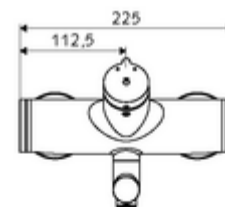

Technical data

- Running time: 2 - 15 s adjustable (7 s)
- S_Durchfluss: max. 5 l/min pressure independent
- Flow pressure: 1.0 - 5.0 bar
- Max. operating temperature: 70 °C (80 °C for thermal disinfection)
- Connection: 2x DN 15 G 1/2 AG
- Material: Outlet Brass, conform to German drinking water regulations, Housing Brass, conform to German drinking water regulations
- Surface: Chrome
- Projection to centre of aerator: 210 mm
- Certificates: PA-IX 38237/IO, Belgaqua
- Noise class: I
- Flow class: O

Delivery data

- Weight: 4,52 kg/Piece
- Packing unit: 1

Recommended associated articles

S-connecting with isolating valve	Article no: 23 775 00 99	
Wash basin outlet valve OPEN	Article no: 02 002 06 99	or
Wash basin outlet valve PUSH OPEN	Article no: 02 000 06 99	or