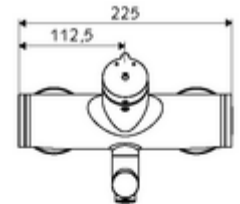

Technical data

- Running time: 2 - 15 s adjustable (7 s)
- S_Durchfluss: max. 5 l/min pressure independent
- Flow pressure: 1.0 - 5.0 bar
- Max. operating temperature: 70 °C (80 °C for thermal disinfection)
- Connection: 2x DN 15 G 1/2 AG
- Material: Outlet Brass, conform to German drinking water regulations, Housing Brass, conform to German drinking water regulations
- Surface: Chrome
- Projection to centre of aerator: 210 mm
- Certificates: PA-IX 38237/IO, Belgaqua
- Noise class: I
- Flow class: O

Delivery data

- Weight: 4,52 kg/Piece
- Packing unit: 1

Recommended associated articles

S-connecting with isolating valve	Article no: 23 775 00 99	
Wash basin outlet valve OPEN	Article no: 02 002 06 99	or
Wash basin outlet valve PUSH OPEN	Article no: 02 000 06 99	or