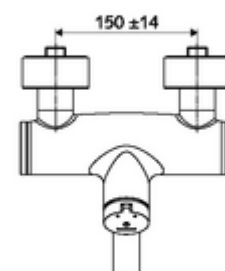

Article number: 01 621 06 99

Exposed wash basin tap VITUS VW-SC-M Mixed water

Manual actuation with automatic closing. Easy flow time adjustment.

Scope of delivery

- Self-closing exposed wash basin tap
 - 2 backflow preventers (EN 1717: EB-type)
 - Self-closing cartridge SC II with hot water restrictor
 - SC-M self-closing button
 - Pivoting outlet (lockable) with aerator
- 2 S-connections and rosettes (depth-adjustable)

Technical data

- Running time: 2 - 15 s adjustable (7 s)
- S_Durchfluss: max. 5 l/min pressure independent
- Flow pressure: 1.0 - 5.0 bar
- Max. operating temperature: 70 °C (80 °C for thermal disinfection)
- Connection: 2x DN 15 G 1/2 AG
- Material: Outlet Brass, conform to German drinking water regulations, Housing Brass, conform to German drinking water regulations
- Surface: Chrome
- Projection to centre of aerator: 210 mm
- Certificates: PA-IX 38237/IO, Belgaqua
- Noise class: I
- Flow class: O

Delivery data

- Weight: 4,52 kg/Piece
- Packing unit: 1

Recommended associated articles

S-connecting with isolating valve	Article no: 23 775 00 99	
Wash basin outlet valve OPEN	Article no: 02 002 06 99	or
Wash basin outlet valve PUSH OPEN	Article no: 02 000 06 99	or