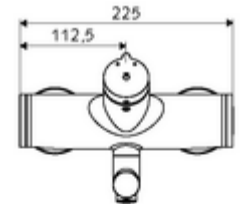

Technical data

- Running time: 2 - 15 s adjustable (7 s)
- S_Durchfluss: max. 5 l/min pressure independent
- Flow pressure: 1.0 - 5.0 bar
- Max. operating temperature: 70 °C (80 °C for thermal disinfection)
- Connection: 2x DN 15 G 1/2 AG
- Material: Outlet Brass, conform to German drinking water regulations, Housing Brass, conform to German drinking water regulations
- Surface: Chrome
- Projection to centre of aerator: 210 mm
- Certificates: PA-IX 38237/IO, Belgaqua
- Noise class: I
- Flow class: O

Delivery data

- Weight: 4,52 kg/Piece
- Packing unit: 1

Recommended associated articles

S-connecting with isolating valve	Article no: 23 775 00 99	
Wash basin outlet valve OPEN	Article no: 02 002 06 99	or
Wash basin outlet valve PUSH OPEN	Article no: 02 000 06 99	or