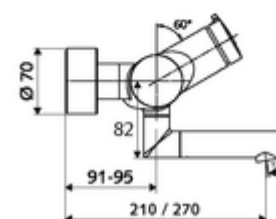

Article number: 01 621 06 99

Exposed wash basin tap VITUS VW-SC-M Mixed water

Manual actuation with automatic closing. Easy flow time adjustment.

Scope of delivery

- Self-closing exposed wash basin tap
 - 2 backflow preventers (EN 1717: EB-type)
 - Self-closing cartridge SC II with hot water restrictor
 - SC-M self-closing button
 - Pivoting outlet (lockable) with aerator
- 2 S-connections and rosettes (depth-adjustable)

Technical data

- Running time: 2 - 15 s adjustable (7 s)
- S_Durchfluss: max. 5 l/min pressure independent
- Flow pressure: 1.0 - 5.0 bar
- Max. operating temperature: 70 °C (80 °C for thermal disinfection)
- Connection: 2x DN 15 G 1/2 AG
- Material: Outlet Brass, conform to German drinking water regulations, Housing Brass, conform to German drinking water regulations
- Surface: Chrome
- Projection to centre of aerator: 210 mm
- Certificates: PA-IX 38237/IO, Belgaqua
- Noise class: I
- Flow class: O

Delivery data

- Weight: 4,52 kg/Piece
- Packing unit: 1

Recommended associated articles

S-connecting with isolating valve	Article no: 23 775 00 99	
Wash basin outlet valve OPEN	Article no: 02 002 06 99	or
Wash basin outlet valve PUSH OPEN	Article no: 02 000 06 99	or