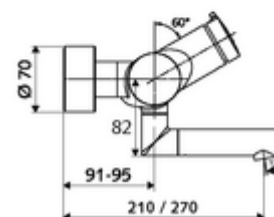

Article number: 01 621 06 99

Exposed wash basin tap VITUS VW-SC-M Mixed water

Manual actuation with automatic closing. Easy flow time adjustment.

Scope of delivery

- Self-closing exposed wash basin tap
 - SC-M self-closing button
 - Self-closing cartridge SC II with hot water restrictor
 - 2 backflow preventers (EN 1717: EB-type)
 - Pivoting outlet (lockable) with flow regulator
- 2 S-connections and rosettes (depth-adjustable)

Technical data

- Running time: 2 - 15 s (7 s)
- Flow: max. 5 l/min pressure independent
- Flow pressure: 1.0 - 5.0 bar
- Max. operating temperature: 70 °C (80 °C for thermal disinfection)
- Material: Outlet Brass, conform to German drinking water regulations; Housing Brass, conform to German drinking water regulations
- Surface: Chrome
- Projection to centre of aerator: 210 mm
- Connection: 2x DN 15 G 1/2 AG
- Certificates: PA-IX 38237/IO, Belgaqua
- Noise class: I
- Flow class: O

Delivery data

- Weight: 4,52 kg/Piece
- Packing unit: 1

Recommended associated articles

S-connecting with isolating valve	Article no: 23 775 00 99	
Wash basin outlet valve OPEN	Article no: 02 002 06 99	or
Wash basin outlet valve PUSH OPEN	Article no: 02 000 06 99	or