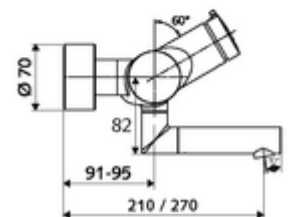

Article number: 01 621 06 99

Exposed wash basin tap VITUS VW-SC-M Mixed water

Manual actuation with automatic closing. Easy flow time adjustment.

Scope of delivery

- Self-closing exposed wash basin tap
 - 2 backflow preventers (EN 1717: EB-type)
 - Self-closing cartridge SC II with hot water restrictor
 - SC-M self-closing button
 - Pivoting outlet (lockable) with aerator
- 2 S-connections and rosettes (depth-adjustable)

Technical data

- Running time: 2 - 15 s adjustable (7 s)
- S_Durchfluss: max. 5 l/min pressure independent
- Flow pressure: 1.0 - 5.0 bar
- Max. operating temperature: 70 °C (80 °C for thermal disinfection)
- Connection: 2x DN 15 G 1/2 AG
- Material: Outlet Brass, conform to German drinking water regulations, Housing Brass, conform to German drinking water regulations
- Surface: Chrome
- Projection to centre of aerator: 210 mm
- Certificates: PA-IX 38237/IO, Belgaqua
- Noise class: I
- Flow class: O

Delivery data

- Weight: 4,52 kg/Piece
- Packing unit: 1

Recommended associated articles

S-connecting with isolating valve	Article no: 23 775 00 99	
Wash basin outlet valve OPEN	Article no: 02 002 06 99	or
Wash basin outlet valve PUSH OPEN	Article no: 02 000 06 99	or