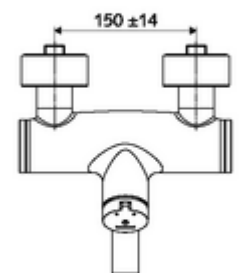

Article number: 01 621 06 99

Exposed wash basin tap VITUS VW-SC-M Mixed water

Manual actuation with automatic closing. Easy flow time adjustment.

Scope of delivery

- Self-closing exposed wash basin tap
 - 2 backflow preventers (EN 1717: EB-type)
 - Self-closing cartridge SC II with hot water restrictor
 - SC-M self-closing button
 - Pivoting outlet (lockable) with aerator
- 2 S-connections and rosettes (depth-adjustable)

Technical data

- Running time: 2 - 15 s adjustable (7 s)
- S_Durchfluss: max. 5 l/min pressure independent
- Flow pressure: 1.0 - 5.0 bar
- Max. operating temperature: 70 °C (80 °C for thermal disinfection)
- Connection: 2x DN 15 G 1/2 AG
- Material: Outlet Brass, conform to German drinking water regulations, Housing Brass, conform to German drinking water regulations
- Surface: Chrome
- Projection to centre of aerator: 210 mm
- Certificates: PA-IX 38237/IO, Belgaqua
- Noise class: I
- Flow class: O

Delivery data

- Weight: 4,52 kg/Piece
- Packing unit: 1

Recommended associated articles

S-connecting with isolating valve	Article no: 23 775 00 99	
Wash basin outlet valve OPEN	Article no: 02 002 06 99	or
Wash basin outlet valve PUSH OPEN	Article no: 02 000 06 99	or