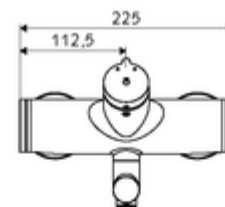

Technical data

- Running time: 2 - 15 s (7 s)
- Flow: max. 5 l/min pressure independent
- Flow pressure: 1.0 - 5.0 bar
- Max. operating temperature: 70 °C (80 °C for thermal disinfection)
- Material: Outlet Brass, conform to German drinking water regulations; Housing Brass, conform to German drinking water regulations
- Surface: Chrome
- Projection to centre of aerator: 210 mm
- Connection: 2x DN 15 G 1/2 AG
- Certificates: PA-IX 38237/IO, Belgaqua
- Noise class: I
- Flow class: O

Delivery data

- Weight: 4,52 kg/Piece
- Packing unit: 1

Recommended associated articles

S-connecting with isolating valve	Article no: 23 775 00 99	
Wash basin outlet valve OPEN	Article no: 02 002 06 99	or
Wash basin outlet valve PUSH OPEN	Article no: 02 000 06 99	or