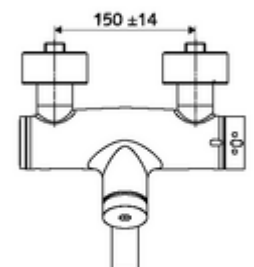

Technical data

- Running time: 2 - 15 s adjustable (7 s)
- S_Durchfluss: max. 5 l/min pressure independent
- Flow pressure: 1.0 - 5.0 bar
- Max. operating temperature: 70 °C (80 °C for thermal disinfection)
- Connection: 2x DN 15 G 1/2 AG
- Material: Outlet Brass, conform to German drinking water regulations, Housing Brass, conform to German drinking water regulations
- Surface: Chrome
- Projection to centre of aerator: 210 mm
- Certificates: PA-IX 38234/IO, Belgaqua
- Noise class: I
- Flow class: O

Delivery data

- Weight: 4,67 kg/Piece
- Packing unit: 1

Recommended associated articles

S-connecting with isolating valve	Article no: 23 775 00 99	
Wash basin outlet valve OPEN	Article no: 02 002 06 99	or
Wash basin outlet valve PUSH OPEN	Article no: 02 000 06 99	or