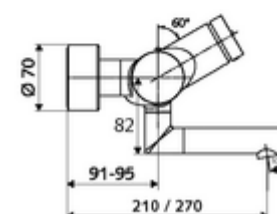

Article number: 01 620 06 99

Exposed wash basin tap VITUS VW-SC-T Mixed water, ThermoProtect thermostat

Manual actuation with automatic closing. Easy flow time adjustment.

Scope of delivery

- Self-closing exposed wash basin tap
 - ThermoProtect thermostat, conform to EN 1111, unlockable/lockable temperature lock at 38 °C, anti-scalding protection if cold water supply fails
 - SC self-closing button
 - 2 backflow preventers (EN 1717: EB-type)
 - Self-closing cartridge SC II
 - Pivoting outlet (lockable) with aerator
- 2 S-connections and rosettes (depth-adjustable)

Technical data

- Running time: 2 - 15 s adjustable (7 s)
- $S_{\text{Durchfluss}}$: max. 5 l/min pressure independent
- Flow pressure: 1.0 - 5.0 bar
- Max. operating temperature: 70 °C (80 °C for thermal disinfection)
- Connection: 2x DN 15 G 1/2 AG
- Material: Outlet Brass, conform to German drinking water regulations, Housing Brass, conform to German drinking water regulations
- Surface: Chrome
- Projection to centre of aerator: 210 mm
- Certificates: PA-IX 38234/IO, Belgaqua
- Noise class: I
- Flow class: O

Delivery data

- Weight: 4,67 kg/Piece
- Packing unit: 1

Recommended associated articles

S-connecting with isolating valve	Article no: 23 775 00 99	
Wash basin outlet valve OPEN	Article no: 02 002 06 99	or
Wash basin outlet valve PUSH OPEN	Article no: 02 000 06 99	or