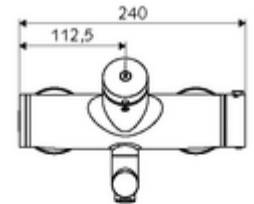

Technical data

- Running time: 2 - 15 s adjustable (7 s)
- S_Durchfluss: max. 5 l/min pressure independent
- Flow pressure: 1.0 - 5.0 bar
- Max. operating temperature: 70 °C (80 °C for thermal disinfection)
- Connection: 2x DN 15 G 1/2 AG
- Material: Outlet Brass, conform to German drinking water regulations, Housing Brass, conform to German drinking water regulations
- Surface: Chrome
- Projection to centre of aerator: 210 mm
- Certificates: PA-IX 38234/IO, Belgaqua
- Noise class: I
- Flow class: O

Delivery data

- Weight: 4,67 kg/Piece
- Packing unit: 1

Recommended associated articles

S-connecting with isolating valve	Article no: 23 775 00 99	
Wash basin outlet valve OPEN	Article no: 02 002 06 99	or
Wash basin outlet valve PUSH OPEN	Article no: 02 000 06 99	or