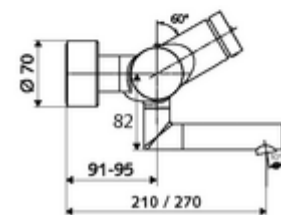

Technical data

- Running time: 2 - 15 s adjustable (7 s)
- S_Durchfluss: max. 5 l/min pressure independent
- Flow pressure: 1.0 - 5.0 bar
- Max. operating temperature: 70 °C (80 °C for thermal disinfection)
- Connection: 2x DN 15 G 1/2 AG
- Material: Outlet Brass, conform to German drinking water regulations, Housing Brass, conform to German drinking water regulations
- Surface: Chrome
- Projection to centre of aerator: 210 mm
- Certificates: PA-IX 38234/IO, Belgaqua
- Noise class: I
- Flow class: O

Delivery data

- Weight: 4,67 kg/Piece
- Packing unit: 1

Recommended associated articles

S-connecting with isolating valve	Article no: 23 775 00 99	
Wash basin outlet valve OPEN	Article no: 02 002 06 99	or
Wash basin outlet valve PUSH OPEN	Article no: 02 000 06 99	or