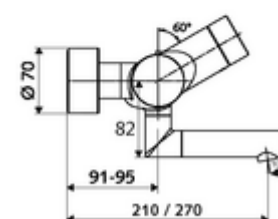

Technical data

- Setting options via SWS SSC
  - Programming via short range reflex (off/on)
  - Max. flow time (1-600 s)
  - Stagnation flush (off/5-600 s, every 1-240 h after last flush/every 1-240 h)
  - Continuous flush for thermal disinfection (off/15-600 s)
  - Duration of flow (off/15-600 s)
  - Energy saving mode (off/1-254 h after last flush)
  - Cleaning stop (off/60-360 s)
- Setting options via short range reflex
  - Max. flow time (4-240 s, 12 program stages)
  - Stagnation flush (off/30 s, every 24 h after last flush/every 24 h)
  - Cleaning stop (off/60 s)
- Flow: max. 5 l/min pressure independent
- Flow pressure: 1.0 - 5.0 bar
- Max. Resting pressure: 8 bar
- Max. operating temperature: 70 °C (80 °C for thermal disinfection)
- Material: Outlet Brass, conform to German drinking water regulations; Housing Brass, conform to German drinking water regulations
- Surface: Chrome
- Projection to centre of aerator: 330 mm
- Connection: 2x DN 15 G 1/2 AG
- Certificates: Belgaqua

Delivery data

- Weight: 5,48 kg/Piece
- Packing unit: 1

Necessary associated articles

SWS Server

Article no: 00 500 00 99