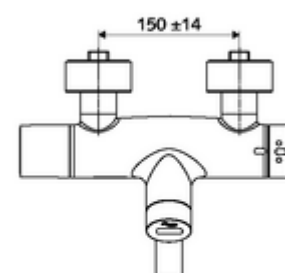

Scope of delivery

- Infrared sensor exposed wash basin tap
 - ThermoProtect thermostat, conform to EN 1111, unlockable/lockable temperature lock at 38 °C, anti-scalding protection if cold water supply fails
 - 6 V solenoid valve with pre-filter
 - 2 backflow preventers (EN 1717: EB-type)
 - Infrared sensor electronics, programmable
 - SWS BE-F VITUS wireless bus extender
 - Pivoting outlet (lockable) with aerator
 - 6 V battery compartment (integrated)
- 2 S-connections and rosettes (depth-adjustable)

Technical data

- Setting options via SWS SSC
 - Programming via short range reflex (off/on)
 - Max. flow time (1-600 s)
 - Stagnation flush (off/5-600 s, every 1-240 h after last flush/every 1-240 h)
 - Continuous flush for thermal disinfection (off/15-600 s)
 - Duration of flow (off/15-600 s)
 - Energy saving mode (off/1-254 h after last flush)
 - Cleaning stop (off/60-360 s)
- Setting options via short range reflex
 - Max. flow time (4-240 s, 12 program stages)
 - Stagnation flush (off/30 s, every 24 h after last flush/every 24 h)
 - Cleaning stop (off/60 s)
- S_Durchfluss: max. 5 l/min pressure independent
- Flow pressure: 1.0 - 5.0 bar
- Max. Resting pressure: 8 bar
- Max. operating temperature: 70 °C (80 °C for thermal disinfection)
- Connection: 2x DN 15 G 1/2 AG
- Material: Outlet Brass, conform to German drinking water regulations, Housing Brass, conform to German drinking water regulations
- Surface: Chrome
- Projection to centre of aerator: 330 mm
- Certificates: Belgaqua

Delivery data

- Weight: 5,48 kg/Piece
- Packing unit: 1

Necessary associated articles

SWS Server

Article no: 00 500 00 99

Recommended associated articles

S-connecting with isolating valve	Article no: 23 775 00 99	
Wash basin outlet valve OPEN	Article no: 02 002 06 99	or
Wash basin outlet valve PUSH OPEN	Article no: 02 000 06 99	or